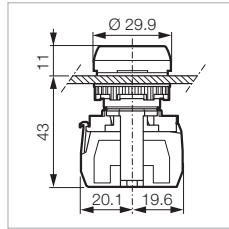

WITH SINGLE POSITION CLIP

● Red	NC	L21AA01-1E01	L22AA01-1E01
● Green	NO	L21AA02-1E10	L22AA02-1E10
● Black	NO	L21AA03-1E10	L22AA03-1E10
● Yellow	NO	L21AA04-1E10	L22AA04-1E10
○ White	NO	L21AA05-1E10	L22AA05-1E10
● Blue	NO	L21AA06-1E10	L22AA06-1E10

WITH INTERNATIONAL SYMBOLS

	Red	NC	L21AA81-1E01	L22AA81-1E01
	Green	NO	L21AA82-1E10	L22AA82-1E10