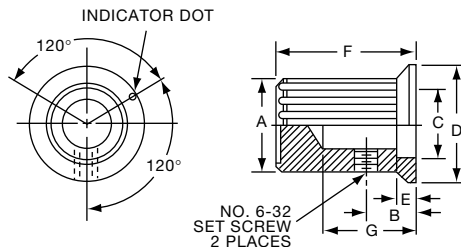

KT700A1/4

**KU SERIES**

KU402B1/8

Tyco		Serrated Diamond Trim Cut with Dot Indicator							
Electronics	Alcoswitch	Color	A	B	C	D	E	F	G
2-1437623-1	KU401B1/8	Black	.374(9.50)	.283(7.19)	.276(7.01)	.098(2.49)	.177(4.50)	.236(5.99)	.299(7.60)
2-1437623-2	KU402B1/8	Black	.374(9.50)	.283(7.19)	.276(7.01)	.098(2.49)	.197(5.00)	.354(8.99)	.449(11.40)
2-1437623-3	KU500B1/8	Black	.500(12.7)	.409(10.4)	.374(9.50)	.118(3.00)	.276(7.01)	.512(13.0)	.598(15.2)
	KU500B1/4	Black	.500(12.7)	.409(10.4)	.374(9.50)	.118(3.00)	.276(7.01)	.512(13.0)	.598(15.2)
2-1437623-4	KU700B1/4	Black	.740(18.8)	.650(16.5)	.591(15.0)	.118(3.00)	.276(7.01)	.512(13.0)	.598(15.2)