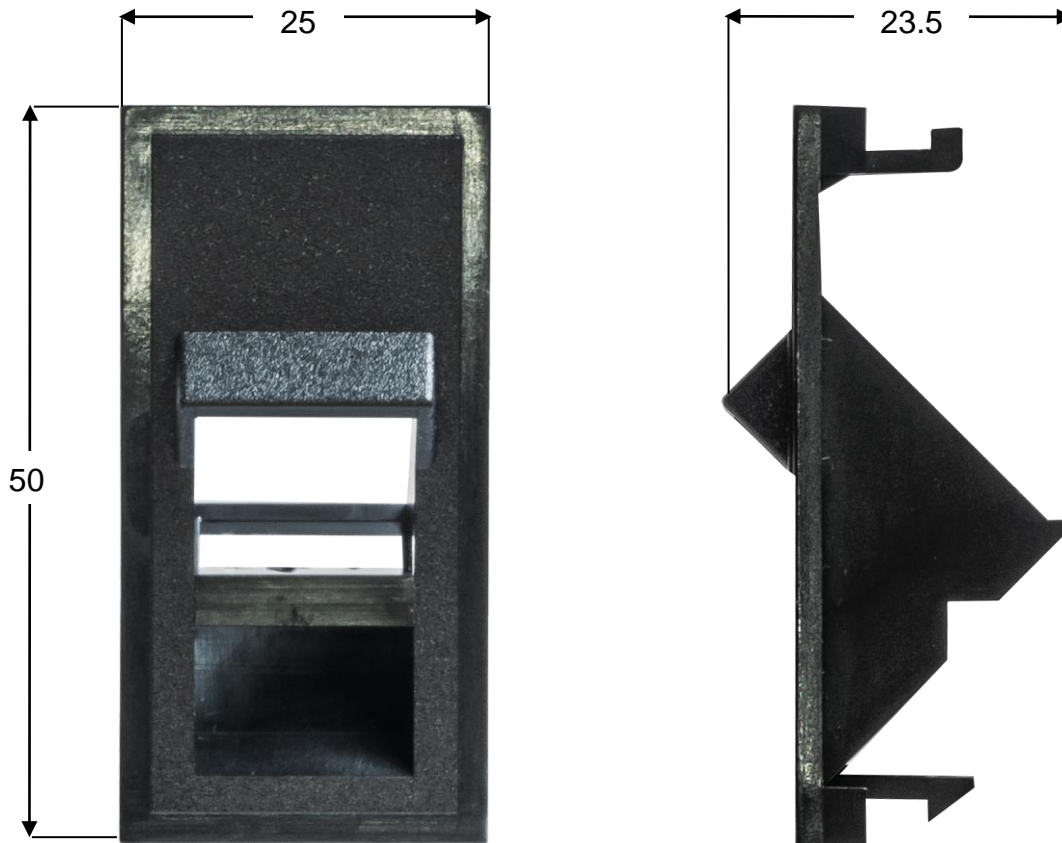

Dimensions of faceplate adapter (KA45bk/whax) approx

Specifications

- Each item is supplied as a kit. Kit includes coupler/socket and faceplate adaptor.
- For specifications of couplers and sockets, see separate web pages as follows:

Category 6A shielded socket: <http://www.tuk.co.uk/tuk_live/product_details.php?category_id=&pld=398>

F connector female to female coupler: <https://tuk.co.uk/tuk_live/product_details.php?category_id=&pld=255>

HDMI female to female coupler: <http://www.tuk.co.uk/tuk_live/product_details.php?category_id=&pld=185>

USB2 A female to A female coupler: <http://www.tuk.co.uk/tuk_live/product_details.php?category_id=&pld=224>

UK telephone master / secondary socket: <http://www.tuk.co.uk/tuk_live/product_details.php?category_id=&pld=280>

RJ12 6p6c socket: <https://tuk.co.uk/tuk_live/product_details.php?category_id=&pld=450>

Speaker connector: <https://tuk.co.uk/tuk_live/product_details.php?category_id=&pld=201>

USB 2 A screw termination socket: <http://www.tuk.co.uk/tuk_live/product_details.php?category_id=&pld=454>

LC MM fibre connector: <https://tuk.co.uk/tuk_live/product_details.php?category_id=&pld=209>

LC SM fibre: <https://tuk.co.uk/tuk_live/product_details.php?category_id=&pld=209>

Category 6 component level socket: <http://www.tuk.co.uk/tuk_live/product_details.php?category_id=&pld=192>