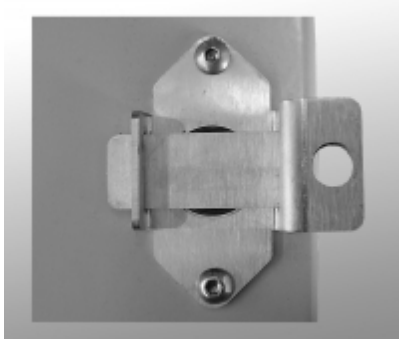

Quality Products. Service Excellence.

Padlock Adaptor

EJ Series

Features

- For use with Eclipse Junior (EJ) Series enclosures.
- Padlock adaptor fits directly over the slotted quarter turn preventing access.
- 2mm thick 14 gauge stainless steel.
- Stainless steel mounting hardware provided.
- Once installed, the bolts cannot be removed without the door open.
- Easy installed in the field.
- Padlock not included.
- Maintains UL/CSA Type 4, 4X rating.