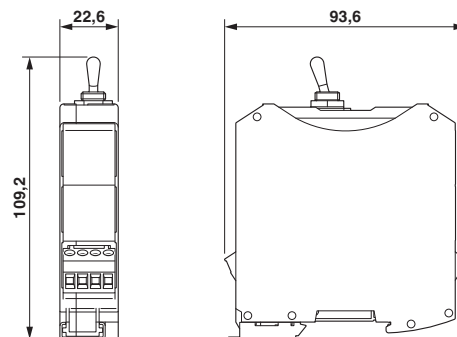

Dimensions

Height	93.6 mm
Width	22.6 mm
Depth	109.2 mm

Ambient conditions

Ambient temperature (operation)	-40 °C ... 65 °C
Ambient temperature (storage/transport)	-40 °C ... 65 °C

General

Electronic device circuit breaker - HMC 11 120AC 3A C1D2 - 2907193

Technical data

General

Flammability rating according to UL 94	V0
Mounting type	DIN rail: 35 mm
Color	gray
Number of positions	4

Electrical data

Rated voltage	120 V AC (50/60 Hz)
	50 V DC
Nominal current I_N	3 A
Rated short-circuit switching capacity I_{cn}	1 kA ()

Standards and Regulations

Standards/specifications	UL 1077
--------------------------	---------

Drawings

Diagram

Dimensional drawing

Approvals

Approvals

Approvals