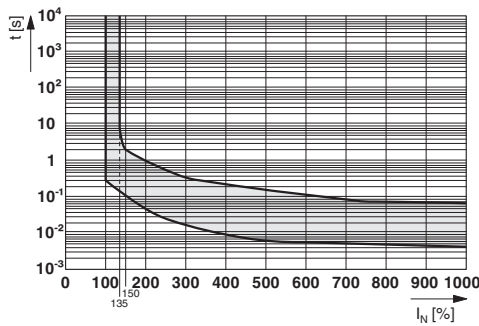

Electronic device circuit breaker - HMC 11 120AC 3A C1D2 - 2907193

Technical data

General

Flammability rating according to UL 94	V0
Mounting type	DIN rail: 35 mm
Color	gray
Number of positions	4

Electrical data

Rated voltage	120 V AC (50/60 Hz)
	50 V DC
Nominal current I_N	3 A
Rated short-circuit switching capacity I_{cn}	1 kA ()

Standards and Regulations

Standards/specifications	UL 1077

Drawings

Diagram