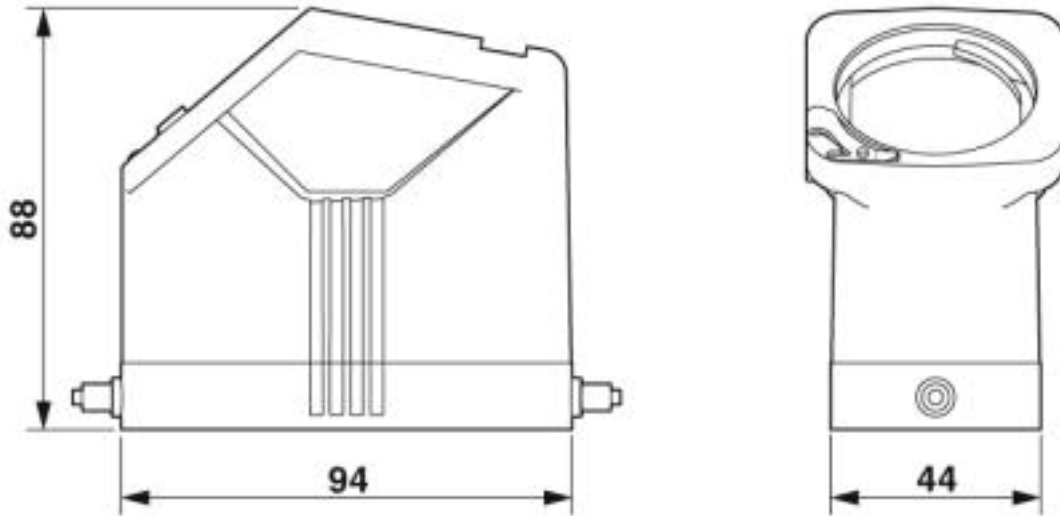

Housing - HC-EVO-B16-HHFS-EL-AL - 1411461

Dimensional drawing

Dimensional drawing

Classifications

eCl@ss

eCl@ss 10.0.1	27440202
eCl@ss 5.1	27261200
eCl@ss 6.0	27261200
eCl@ss 7.0	27440202
eCl@ss 8.0	27440202
eCl@ss 9.0	27440202

ETIM

ETIM 4.0	EC000437
ETIM 5.0	EC000437
ETIM 6.0	EC000437
ETIM 7.0	EC000437

UNSPSC

UNSPSC 13.2	31261501

Approvals

Approvals