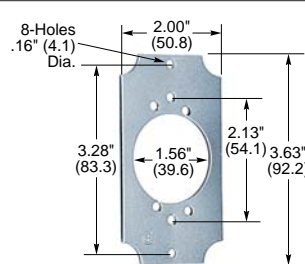

▲ Will fit FS/FD boxes having plate mounting holes on 3.25" x 3.75" (82.6 x 95.3) centers.

▽ Will only fit old style porcelain face devices.

*Note: The "CS" versions of 50A Twist-Lock® will only fit these plates.

Weatherproof Covers For Single Receptacles

For Use On FS/FD Boxes

Note: All weatherproof plates are UL Listed for WET LOCATIONS WITH COVER CLOSED, for intermittent use in wet locations or use in damp locations. Those with suffix WO are listed for WET LOCATIONS with cover open in continuous use. All plates are gasketed and self-closing.

HBL20405

Accessories

Description	Catalog Numbers
Sub-plate for mounting and weatherproofing flanged inlets such as HBL5278, HBL7556, HBL4716, etc. when used with a HBL7420 or HBL7425WOA type weatherproof plate.	7452
Adapter plate for mounting HBL7423WO, HBL7424WO, HBL7425WOA or HBL7420 plates to standard boxes.	HBL7349

HBL7349

7452

HBL7770

Typical Plate, Single Gang

Dimensions in Inches (mm)