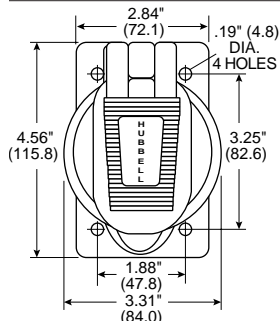

▲ Will fit FS/FD boxes having plate mounting holes on 3.25" x 3.75" (82.6 x 95.3) centers.

▽ Will only fit old style porcelain face devices.

*Note: The "CS" versions of 50A Twist-Lock® will only fit these plates.

Weatherproof Covers For Single Receptacles

For Use On FS/FD Boxes

Note: All weatherproof plates are UL Listed for WET LOCATIONS WITH COVER CLOSED, for intermittent use in wet locations or use in damp locations. Those with suffix WO are listed for WET LOCATIONS with cover open in continuous use. All plates are gasketed and self-closing.

HBL20405

Accessories

Description	Catalog Numbers
Sub-plate for mounting and weatherproofing flanged inlets such as HBL5278, HBL7556, HBL4716, etc. when used with a HBL7420 or HBL7425WOA type weatherproof plate.	7452
Adapter plate for mounting HBL7423WO, HBL7424WO, HBL7425WOA or HBL7420 plates to standard boxes.	HBL7349

HBL7349

7452

HBL7770

Typical Plate, Single Gang

Dimensions in Inches (mm)