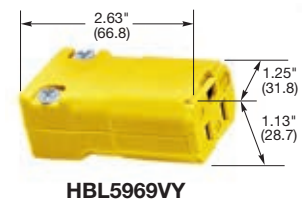

**IP20**  
SUITABILITY

**Connector Bodies**

**Insulgrip®**

Description	Cord Diameter	Catalog Number	
Black and white nylon.	.230"-.720" (5.8-18.3)	<b>HBL5269C</b>	<b>HBL5369C</b>
Blue and white nylon.	.230"-.720" (5.8-18.3)	<b>HBL5269CBL</b>	-
Black nylon extra large cord clamp.	.360"-.720" (9.1-18.3)	<b>HBL5269EBK</b>	<b>HBL5369EBK</b>
Corrosion resistant yellow nylon.	.230"-.720" (5.8-18.3)	<b>HBL52CM69C</b>	<b>HBL53CM69C</b>

Note: See page A-47 for accessories.

**IP20 and IP55**  
SUITABILITY

**Elastogrip®**

Description	Cord Diameter	Catalog Number	
Yellow elastomer, dust tight.	.300"-.655" (7.6-16.6)	<b>HBL1547</b>	<b>HBL1533</b>
Yellow elastomer, watertight.	.300"-.655" (7.6-16.6)	<b>HBL15W47*</b>	<b>HBL15W33*</b>

**IP20**  
SUITABILITY

**Valise®**

Description	Cord Diameter	Catalog Number	
Yellow nylon.	.220"-.660" (5.6-16.8)	<b>HBL5969VY</b>	<b>HBL5369VY</b>
Black nylon.	.220"-.660" (5.6-16.8)	<b>HBL5969VBLK</b>	<b>HBL5369VBK</b>
Gray nylon.	.220"-.660" (5.6-16.8)	<b>HBL5969VGY</b>	-
Orange nylon, sold in bulk pack of 50.	.220"-.660" (5.6-16.8)	<b>HBL515CVO</b>	-
Insulation displacement terminals, black nylon.	.230"-.360" (5.8-9.1)	<b>HBL5963VBK</b>	-
Insulation displacement terminals, yellow nylon.	.230"-.360" (5.8-9.1)	<b>HBL5963VY</b>	-

Note: \*Watertight connectors IP55 suitability when closure plug inserted or when installed and used properly with mating Elastogrip watertight plug. Connector bodies are not HP rated. See page A-47 for accessories.