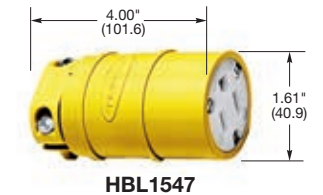

**IP20**  
SUITABILITY

**Connector Bodies**

**Insulgrip®**

Description	Cord Diameter	Catalog Number	
Black and white nylon.	.230"-.720" (5.8-18.3)	<b>HBL5269C</b>	<b>HBL5369C</b>
Blue and white nylon.	.230"-.720" (5.8-18.3)	<b>HBL5269CBL</b>	-
Black nylon extra large cord clamp.	.360"-.720" (9.1-18.3)	<b>HBL5269EBK</b>	<b>HBL5369EBK</b>
Corrosion resistant yellow nylon.	.230"-.720" (5.8-18.3)	<b>HBL52CM69C</b>	<b>HBL53CM69C</b>

Note: See page A-47 for accessories.

**IP20 and IP55**  
SUITABILITY

**Elastogrip®**

Description	Cord Diameter	Catalog Number	
Yellow elastomer, dust tight.	.300"-.655" (7.6-16.6)	<b>HBL1547</b>	<b>HBL1533</b>
Yellow elastomer, watertight.	.300"-.655" (7.6-16.6)	<b>HBL15W47*</b>	<b>HBL15W33*</b>

**IP20**  
SUITABILITY

**Valise®**

Description	Cord Diameter	Catalog Number	
Yellow nylon.	.220"-.660" (5.6-16.8)	<b>HBL5969VY</b>	<b>HBL5369VY</b>
Black nylon.	.220"-.660" (5.6-16.8)	<b>HBL5969VBLK</b>	<b>HBL5369VBK</b>
Gray nylon.	.220"-.660" (5.6-16.8)	<b>HBL5969VGY</b>	-
Orange nylon, sold in bulk pack of 50.	.220"-.660" (5.6-16.8)	<b>HBL515CVO</b>	-
Insulation displacement terminals, black nylon.	.230"-.360" (5.8-9.1)	<b>HBL5963VBK</b>	-
Insulation displacement terminals, yellow nylon.	.230"-.360" (5.8-9.1)	<b>HBL5963VY</b>	-

For quick visual identification of circuits or configurations.

**Colored Cord Clamps\***

Description	Color	Catalog Number
For use with 15A and 20A, 2 pole/3 wire, insulgrip plugs and connectors with cord diameter range of .230"-.720" (5.8-18.3) only.	Blue	<b>HBLCORDCLAMPBL</b>
	Green	<b>HBLCORDCLAMPGN</b>
	Orange	<b>HBLCORDCLAMPOR</b>
	Purple	<b>HBLCORDCLAMPPP</b>
	Red	<b>HBLCORDCLAMP RP</b>
	Yellow	<b>HBLCORDCLAMPY</b>