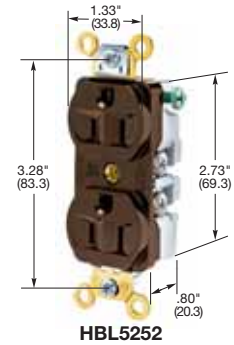

Straight Blade Devices 15 and 20 Ampere, 125 Volts

2 Pole, 3 Wire Grounding

HBL® Extra Heavy Duty Compact and Style Line® Decorator Receptacles

15A 125V
NEMA 5-15R
UL CSA
0.5 HP

20A 125V
NEMA 5-20R
UL Listed
1 HP

Receptacles

HBL® Extra Heavy Duty Compact, Back and Side Wired, Duplex

Description	Color	Catalog Numbers	
Flush, nylon face, back and side wired.	Black	HBL5252BK	HBL5352BK
	Blue	-	HBL5352BL
	Brown	HBL5252	HBL5352
	Gray	HBL5252GY	HBL5352GY
	Ivory	HBL5252I	HBL5352I
	Red	HBL5252R	HBL5352R
	White	HBL5252W	HBL5352W
On a 4 in. (101.6) round cover.	Brown	HBL5253	-

HBL® Extra Heavy Duty Compact, Side Wired Only, Duplex

Description	Color	Catalog Numbers	
Flush, nylon face, side wired only.	Brown	HBL5242	HBL5342
	Gray	HBL5242GY	HBL5342GY
	Ivory	HBL5242I	HBL5342I
	White	HBL5242W	HBL5342W
Ring terminal connection.	Brown	HBL5242RT	HBL5342RT

Heavy Duty, Single

Description	Color	Catalog Numbers	
Flush, side wired only.	Brown	HBL5251	-
	Ivory	HBL5251I	-
Panel mount 1.75 in. (44.5) centers.	Brown	HBL5258	HBL5358
	Ivory	HBL5258I	-

Heavy Duty Style Line® Decorator*