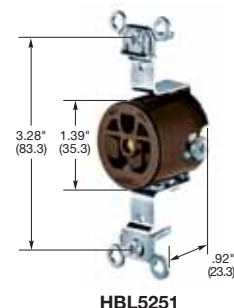

Straight Blade Devices 15 and 20 Ampere, 125 Volts

2 Pole, 3 Wire Grounding

HBL® Extra Heavy Duty Compact and Style Line® Decorator Receptacles

15A 125V
NEMA 5-15R
UL CSA
0.5 HP

20A 125V
NEMA 5-20R
UL Listed
1 HP

Receptacles

HBL® Extra Heavy Duty Compact, Back and Side Wired, Duplex

Description	Color	Catalog Numbers	
Flush, nylon face, back and side wired.	Black	HBL5252BK	HBL5352BK
	Blue	-	HBL5352BL
	Brown	HBL5252	HBL5352
	Gray	HBL5252GY	HBL5352GY
	Ivory	HBL5252I	HBL5352I
	Red	HBL5252R	HBL5352R
	White	HBL5252W	HBL5352W
On a 4 in. (101.6) round cover.	Brown	HBL5253	-

HBL® Extra Heavy Duty Compact, Side Wired Only, Duplex

Description	Color	Catalog Numbers	
Flush, nylon face, side wired only.	Brown	HBL5242	HBL5342
	Gray	HBL5242GY	HBL5342GY
	Ivory	HBL5242I	HBL5342I
	White	HBL5242W	HBL5342W
Ring terminal connection.	Brown	HBL5242RT	HBL5342RT

Heavy Duty, Single

Description	Color	Catalog Numbers	
Flush, side wired only.	Brown	HBL5251	-
	Ivory	HBL5251I	-
Panel mount 1.75 in. (44.5) centers.	Brown	HBL5258	HBL5358
	Ivory	HBL5258I	-

Heavy Duty Style Line® Decorator*