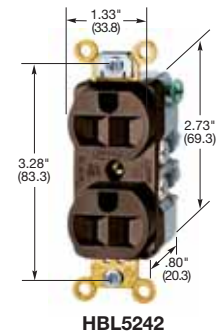

Straight Blade Devices 15 and 20 Ampere, 125 Volts

2 Pole, 3 Wire Grounding

HBL® Extra Heavy Duty Compact and Style Line® Decorator Receptacles

15A 125V
NEMA 5-15R
UL CSA
0.5 HP

20A 125V
NEMA 5-20R
UL Listed
1 HP

Receptacles

HBL® Extra Heavy Duty Compact, Back and Side Wired, Duplex

Description	Color	Catalog Numbers	
Flush, nylon face, back and side wired.	Black	HBL5252BK	HBL5352BK
	Blue	-	HBL5352BL
	Brown	HBL5252	HBL5352
	Gray	HBL5252GY	HBL5352GY
	Ivory	HBL5252I	HBL5352I
	Red	HBL5252R	HBL5352R
	White	HBL5252W	HBL5352W
On a 4 in. (101.6) round cover.	Brown	HBL5253	-

HBL® Extra Heavy Duty Compact, Side Wired Only, Duplex

Description	Color	Catalog Numbers	
Flush, nylon face, side wired only.	Brown	HBL5242	HBL5342
	Gray	HBL5242GY	HBL5342GY
	Ivory	HBL5242I	HBL5342I
	White	HBL5242W	HBL5342W
Ring terminal connection.	Brown	HBL5242RT	HBL5342RT

Heavy Duty, Single

Description	Color	Catalog Numbers	
Flush, side wired only.	Brown	HBL5251	-
	Ivory	HBL5251I	-
Panel mount 1.75 in. (44.5) centers.	Brown	HBL5258	HBL5358
	Ivory	HBL5258I	-

Heavy Duty Style Line® Decorator*