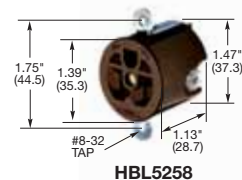

Heavy Duty Style Line® Decorator*

Description	Color	Catalog Numbers	
Flush, nylon face, back and side wired.	Almond	HBL2152AL	HBL2162AL
	Black	HBL2152BK	HBL2162BK
	Brown	HBL2152	HBL2162
	Gray	HBL2152GY	HBL2162GY
	Ivory	HBL2152I	HBL2162I
	Office White	HBL2152OW	HBL2162OW
	White	HBL2152WA	HBL2162WA
Isolated ground.⁽¹⁾	Gray	-	IG2162GY
	Orange	IG2152	IG2162