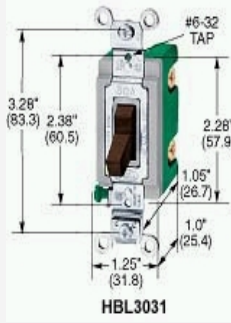

# HBL3032 -- Industrial Series Switch

Double Pole, 30A 120/277V AC, Brown Toggle

Product Specifications	
Product Type	<p><b>Toggle Switches</b></p>
Switch Type	Double Pole
Switch Handle Positions	2
Switch Grade	Industrial
Amperage	30A
Voltage	120/277V AC
Color	<p><b>Brown</b></p>
Wiring Style	Back and Side Wired
Operating Temperatures	Max Continuous- 75 Degrees C, Minimum- -40 Without Impact
Listing and Certifications	UL Listed and CSA Certified
Weight in LBS	0.25
UPC Number	783585434568
Link to Drawing Library	<a href="#">Click here for Library</a>
Link to PDF Catalog	<a href="#">Click here for Catalog</a>