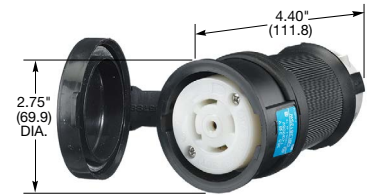

Twist-Lock® Devices

**30 Amp, 3ØY 120/208, 277/480 and 347/600 Volts AC
4 Pole, 5 Wire, Grounding**

30A 3ØY
120/208V AC
NEMA L21-30R
3 HP

30A 3ØY
240/415V AC
NEMA L26-30R

30A 3ØY
277/480V AC
NEMA L22-30R
10 HP

30A 3ØY
347/600V AC
NEMA L23-30R

Connector Bodies

Watertight Safety-Shroud®

IP66 SUITABILITY   UL Type 4x, 12

Description	Cord Dia.	Catalog Number			
Black Valox® housing, white Valox® clamps.	.350"-1.150" (9-29)	HBL2813SW	HBL2803	HBL2823SW	-

Insulgrip®

IP20 SUITABILITY

Description	Cord Dia.	Catalog Number			
Black and white nylon.	.350"-1.150" (9-29)	HBL2813	-	HBL2823	HBL2833
Corrosion resistant, yellow nylon.	.350"-1.150" (9-29)	HBL28CM13	-	-	-
Black and white for flat cable.	.350"-1.150" (9-29)	HBL2813FC	-	-	-
All black nylon.	.350"-1.150" (9-29)	HBL2813BK	-	-	-

Note: See page B-52 for accessories.

HBL2813SW