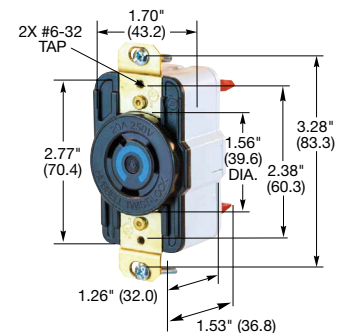

HBL2820ST

Insulgrip® Flanged Receptacles

Description	Catalog Number			
Nylon casing, back wired.	HBL2816	-	HBL2826	HBL2836

Note: See page B-52 for accessories.