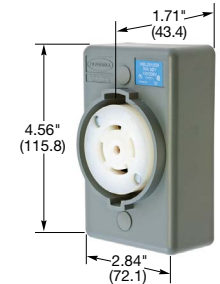

HBL2810SW

Single Flush Receptacles

IP20 SUITABILITY

Description	Catalog Number			
Black nylon face, back and side wired.	HBL2810	HBL2800	HBL2820	HBL2830
Black and white nylon, spring termination	HBL2810ST	-	HBL2820ST	-
Isolated ground, orange nylon face, back and side wired.	IG2810	-	-	-
Ring terminal connection.	HBL2810RT	-	-	-

Note: See page B-52 for accessories.

HBL2820ST

Insulgrip® Flanged Receptacles

Description	Catalog Number			
Nylon casing, back wired.	HBL2816	-	HBL2826	HBL2836

Note: See page B-52 for accessories.

HBL2810SR