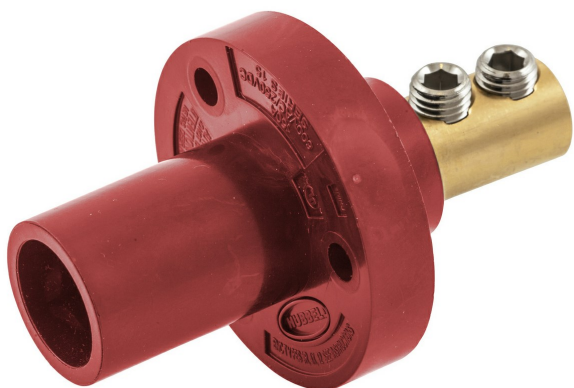

PRODUCTS

SOLUTIONS

MARKETS

RESOURCES

INSPIRATION

Keyword or Part #

Home / Products / Electrical & Electronic / Wiring Devices / Single Pole Devices / HBL15MRR

# HBL15MRR

by multiple brands  
Catalog ID: HBL15MRR

Single Pole Products, Male Inlet, Double Set Screw Termination, 150 Amp Series, Red

[More Information](#)

## Select Options

Brand

HUBBELL WIRING DEVICE-KELLEMS

[SHARE](#)

Where to Buy

[Contact Us](#)

Overview

Specifications

## Overview

Single Pole Products, Male Inlet, Double Set Screw Termination, 150 Amp Series, Red

Standard Product