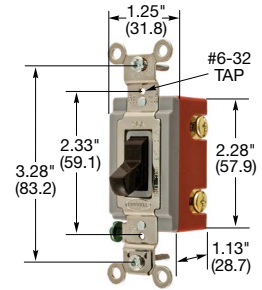

## HBL® Extra Heavy Duty Industrial Series, 15A, 120/277V AC

Description	Toggle Color	Single Pole	Double Pole	Three Way	Four Way
Toggle, back and side wired.	Black	<b>HBL1201BK</b>	—	<b>HBL1203BK</b>	<b>HBL1204BK</b>
	Brown	<b>HBL1201</b>	<b>HBL1202</b>	<b>HBL1203</b>	<b>HBL1204</b>
	Gray	<b>HBL1201GY</b>	—	<b>HBL1203GY</b>	<b>HBL1204GY</b>
	Ivory	<b>HBL1201I</b>	<b>HBL1202I</b>	<b>HBL1203I</b>	<b>HBL1204I</b>
	Light Almond	<b>HBL1201LA</b>	—	—	—
	Red	<b>HBL1201R</b>	—	—	—
	White	<b>HBL1201W</b>	—	<b>HBL1203W</b>	<b>HBL1204W</b>

## 20A, 120/277V AC

Description	Toggle Color	Single Pole	Double Pole	Three Way	Four Way
Toggle, back and side wired.	Black	<b>HBL1221BK</b>	<b>HBL1222BK</b>	<b>HBL1223BK</b>	<b>HBL1224BK</b>
	Brown	<b>HBL1221</b>	<b>HBL1222</b>	<b>HBL1223</b>	<b>HBL1224</b>
	Gray	<b>HBL1221GY</b>	<b>HBL1222GY</b>	<b>HBL1223GY</b>	<b>HBL1224GY</b>
	Ivory	<b>HBL1221I</b>	<b>HBL1222I</b>	<b>HBL1223I</b>	<b>HBL1224I</b>
	Light Almond	<b>HBL1221LA</b>	<b>HBL1222LA</b>	<b>HBL1223LA</b>	<b>HBL1224LA</b>
	Red	<b>HBL1221R</b>	<b>HBL1222R</b>	<b>HBL1223R</b>	<b>HBL1224R</b>
	White	<b>HBL1221W</b>	<b>HBL1222W</b>	<b>HBL1223W</b>	<b>HBL1224W</b>

## 30A, 120/277V AC

Description	Key Guide Color	Single Pole	Double Pole	Three Way	Four Way
Nylon toggle.	Brown	<b>HBL3031</b>	<b>HBL3032</b>	<b>HBL3033</b>	—
	Ivory	<b>HBL3031I</b>	<b>HBL3032I</b>	<b>HBL3033I</b>	—
	White	—	<b>HBL3032W</b>	—	—

## 20A, 120/277V AC

Description	Key Guide Color	Single Pole	Double Pole	Three Way	Four Way
Key Guide, back and side wired.	Black	<b>HBL1221L</b>	<b>HBL1222L</b>	<b>HBL1223L</b>	<b>HBL1224L</b>
	Gray	<b>HBL1221LG</b>	<b>HBL1222LG</b>	<b>HBL1223LG</b>	<b>HBL1224LG</b>
	Ivory	<b>HBL1221LI</b>	<b>HBL1222LI</b>	<b>HBL1223LI</b>	<b>HBL1224LI</b>
	White	<b>HBL1221LW</b>	<b>HBL1222LW</b>	<b>HBL1223LW</b>	<b>HBL1224LW</b>
Key for Locking switch.		<b>HBL1209</b>			