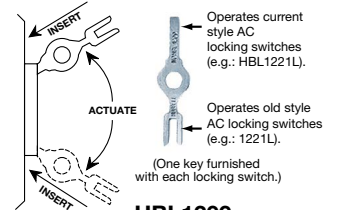

HBL1209

HBL® Extra Heavy Duty Industrial AC Barrel Key Locking Switch†, 20A, 120/277V AC

Description	Key Guide Color	Single Pole	Double Pole	Three Way	Four Way
Chrome operator, back and side wired.	Chrome	HBL1221RKL*	HBL1222RKL*	HBL1223RKL*	HBL1224RKL*
Replacement Barrel Key.		HBL1209RKL			

Note: Keys are supplied with each locking switch. For extra keys order HBL1209.

†Not Fed. Spec.

See Wallplate section, page O-17 for locking switch wallplates.

See page D-15 for accessories and page D-16 for wallplates.

See page D-22 for technical information.