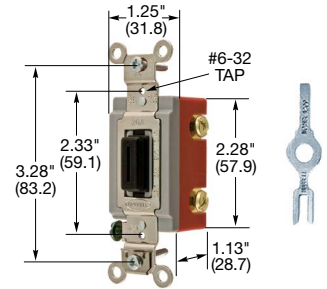

HBL1221L and Key

20A, 120/277V AC

Description	Key Guide Color	Single Pole	Double Pole	Three Way	Four Way
Key Guide, back and side wired.	Black	HBL1221L	HBL1222L	HBL1223L	HBL1224L
	Gray	HBL1221LG	HBL1222LG	HBL1223LG	HBL1224LG
	Ivory	HBL1221LI	HBL1222LI	HBL1223LI	HBL1224LI
	White	HBL1221LW	HBL1222LW	HBL1223LW	HBL1224LW
Key for Locking switch.		HBL1209