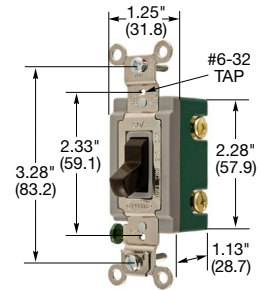

## HBL® Extra Heavy Duty Industrial Series, 15A, 120/277V AC

Description	Toggle Color	Single Pole	Double Pole	Three Way	Four Way
Toggle, back and side wired.	Black	<b>HBL1201BK</b>	—	<b>HBL1203BK</b>	<b>HBL1204BK</b>
	Brown	<b>HBL1201</b>	<b>HBL1202</b>	<b>HBL1203</b>	<b>HBL1204</b>
	Gray	<b>HBL1201GY</b>	—	<b>HBL1203GY</b>	<b>HBL1204GY</b>
	Ivory	<b>HBL1201I</b>	<b>HBL1202I</b>	<b>HBL1203I</b>	<b>HBL1204I</b>
	Light Almond	<b>HBL1201LA</b>	—	—	—
	Red	<b>HBL1201R</b>	—	—	—
	White	<b>HBL1201W</b>	—	<b>HBL1203W</b>	<b>HBL1204W</b>

## 20A, 120/277V AC

Description	Toggle Color	Single Pole	Double Pole	Three Way	Four Way
Toggle, back and side wired.	Black	<b>HBL1221BK</b>	<b>HBL1222BK</b>	<b>HBL1223BK</b>	<b>HBL1224BK</b>
	Brown	<b>HBL1221</b>	<b>HBL1222</b>	<b>HBL1223</b>	<b>HBL1224</b>
	Gray	<b>HBL1221GY</b>	<b>HBL1222GY</b>	<b>HBL1223GY</b>	<b>HBL1224GY</b>
	Ivory	<b>HBL1221I</b>	<b>HBL1222I</b>	<b>HBL1223I</b>	<b>HBL1224I</b>
	Light Almond	<b>HBL1221LA</b>	<b>HBL1222LA</b>	<b>HBL1223LA</b>	<b>HBL1224LA</b>
	Red	<b>HBL1221R</b>	<b>HBL1222R</b>	<b>HBL1223R</b>	<b>HBL1224R</b>
	White	<b>HBL1221W</b>	<b>HBL1222W</b>	<b>HBL1223W</b>	<b>HBL1224W</b>

## 30A, 120/277V AC

Description	Key Guide Color	Single Pole	Double Pole	Three Way	Four Way
Nylon toggle.	Brown	<b>HBL3031</b>	<b>HBL3032</b>	<b>HBL3033</b>	—
	Ivory	<b>HBL3031I</b>	<b>HBL3032I</b>	<b>HBL3033I</b>	—
	White	—	<b>HBL3032W</b>	—	—

## 20A, 120/277V AC

Description	Key Guide Color	Single Pole	Double Pole	Three Way	Four Way
Key Guide, back and side wired.	Black	<b>HBL1221L</b>	<b>HBL1222L</b>	<b>HBL1223L</b>	<b>HBL1224L</b>
	Gray	<b>HBL1221LG</b>	<b>HBL1222LG</b>	<b>HBL1223LG</b>	<b>HBL1224LG</b>
	Ivory	<b>HBL1221LI</b>	<b>HBL1222LI</b>	<b>HBL1223LI</b>	<b>HBL1224LI</b>
	White	<b>HBL1221LW</b>	<b>HBL1222LW</b>	<b>HBL1223LW</b>	<b>HBL1224LW</b>
Key for Locking switch.		<b>HBL1209</b>			