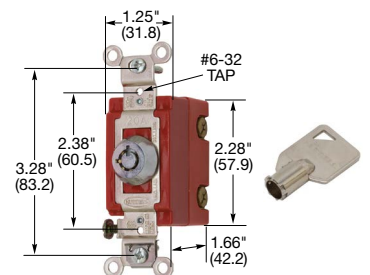

HBL1222RKL and Key

Dimensions in Inches (mm)

HP Conversion Chart

	120V	208V	240V	277V AC
15A	.5HP	1.5HP	2HP	2HP
20A	1HP	2HP	2HP	2HP
30A	2HP	2HP	2HP	2HP