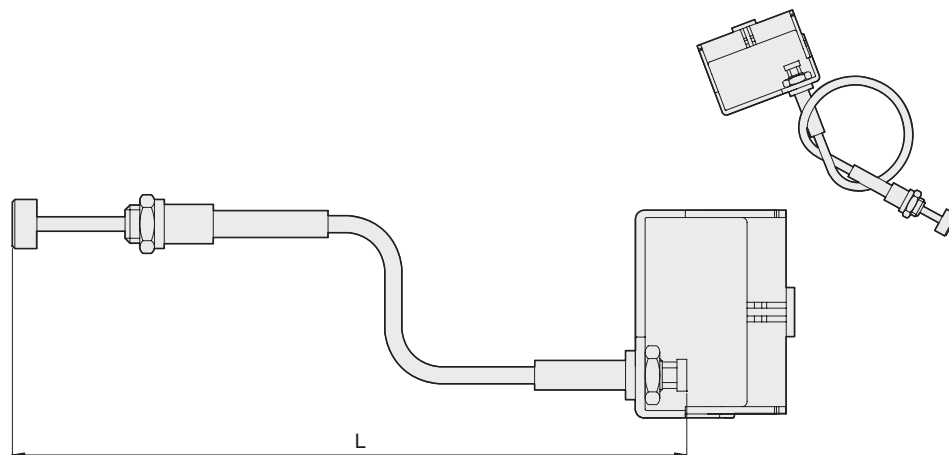

# Overload Relays

### Remote reset units for overload relays

Remote reset unit

Model	L(mm)
GUM4R	400
GUM5R	500
GUM6R	600