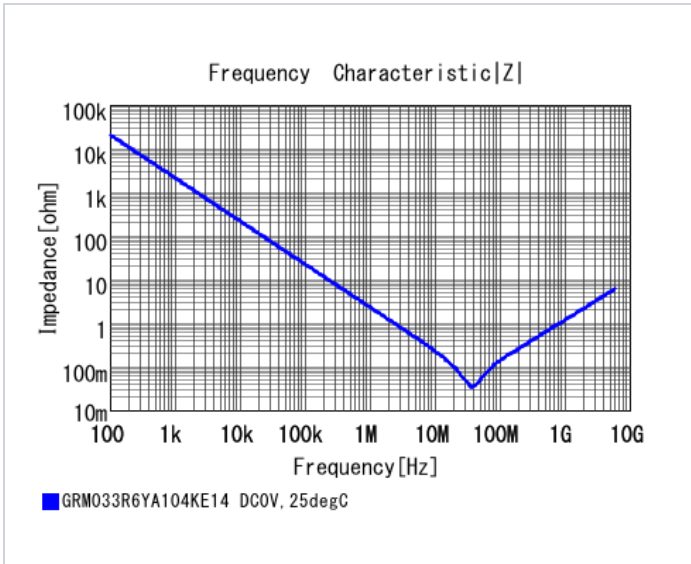

⚠ Attention

- 1.This datasheet is downloaded from the website of Murata Manufacturing Co., Ltd. Therefore, it's specifications are subject to change or our products in it may be discontinued without advance notice. Please check with our sales representatives or product engineers before ordering.
- 2.This datasheet has only typical specifications because there is no space for detailed specifications. Therefore, please review our product specifications or consult the approval sheet for product specifications before ordering.