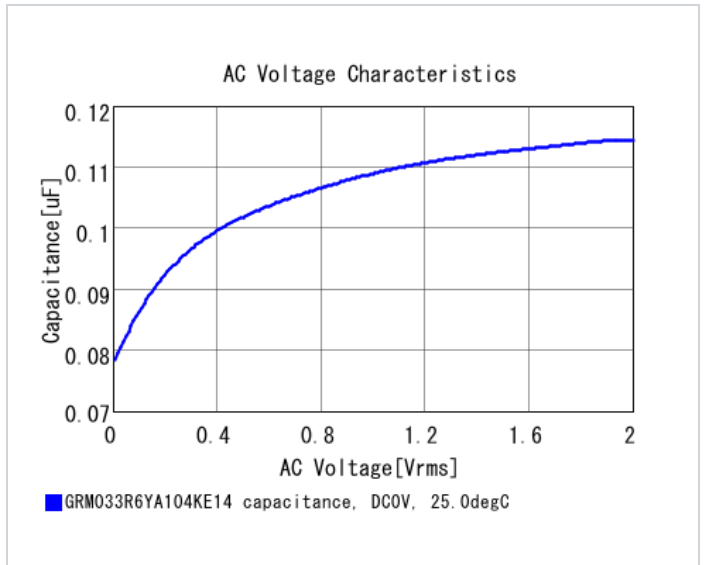

⚠ Attention

- 1.This datasheet is downloaded from the website of Murata Manufacturing Co., Ltd. Therefore, it's specifications are subject to change or our products in it may be discontinued without advance notice. Please check with our sales representatives or product engineers before ordering.
- 2.This datasheet has only typical specifications because there is no space for detailed specifications. Therefore, please review our product specifications or consult the approval sheet for product specifications before ordering.