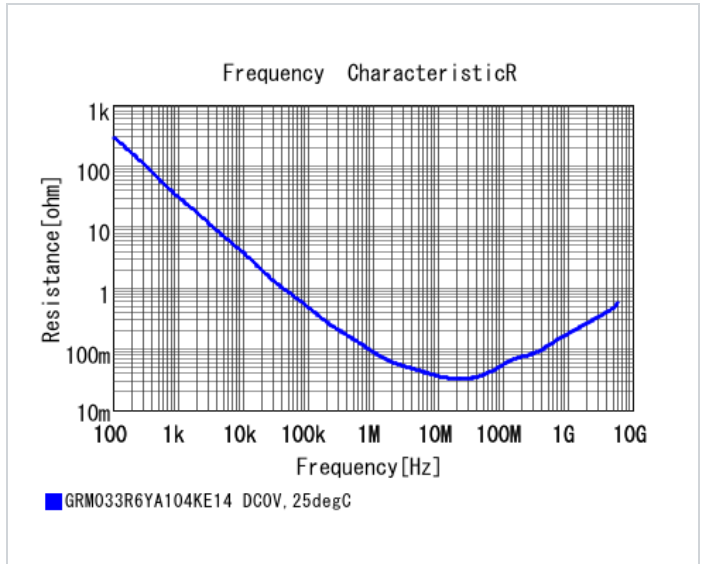

⚠ Attention

- 1.This datasheet is downloaded from the website of Murata Manufacturing Co., Ltd. Therefore, it's specifications are subject to change or our products in it may be discontinued without advance notice. Please check with our sales representatives or product engineers before ordering.
- 2.This datasheet has only typical specifications because there is no space for detailed specifications. Therefore, please review our product specifications or consult the approval sheet for product specifications before ordering.