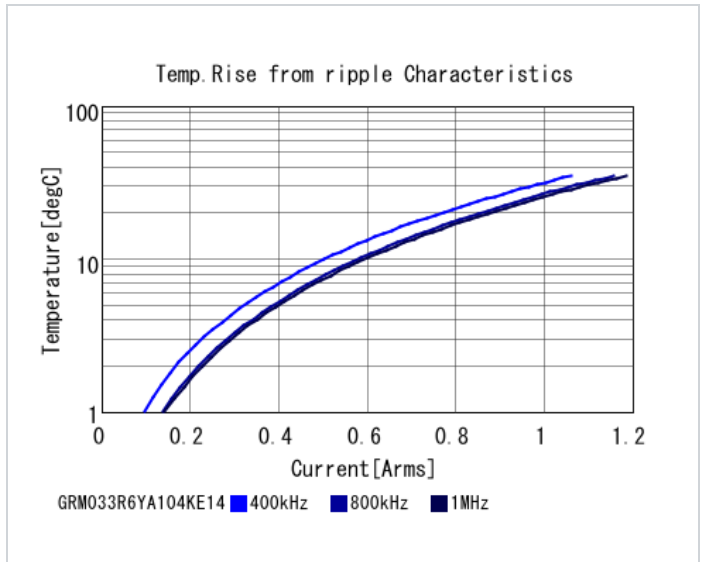

⚠ Attention

- 1.This datasheet is downloaded from the website of Murata Manufacturing Co., Ltd. Therefore, it's specifications are subject to change or our products in it may be discontinued without advance notice. Please check with our sales representatives or product engineers before ordering.
- 2.This datasheet has only typical specifications because there is no space for detailed specifications. Therefore, please review our product specifications or consult the approval sheet for product specifications before ordering.