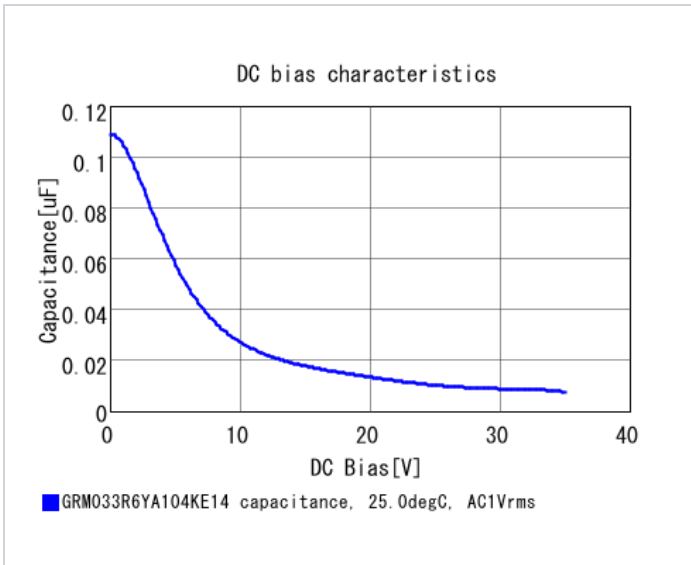

⚠ Attention

- 1.This datasheet is downloaded from the website of Murata Manufacturing Co., Ltd. Therefore, it's specifications are subject to change or our products in it may be discontinued without advance notice. Please check with our sales representatives or product engineers before ordering.
- 2.This datasheet has only typical specifications because there is no space for detailed specifications. Therefore, please review our product specifications or consult the approval sheet for product specifications before ordering.