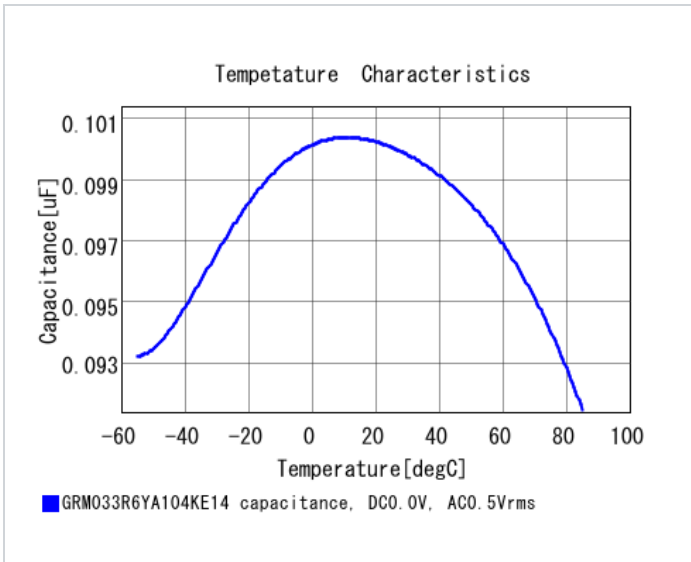

⚠ Attention

- 1.This datasheet is downloaded from the website of Murata Manufacturing Co., Ltd. Therefore, it's specifications are subject to change or our products in it may be discontinued without advance notice. Please check with our sales representatives or product engineers before ordering.
- 2.This datasheet has only typical specifications because there is no space for detailed specifications. Therefore, please review our product specifications or consult the approval sheet for product specifications before ordering.