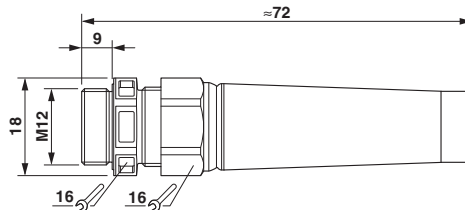

#### Dimensions

Length	72 mm
Wrench size, union nut	16 mm
Wrench size, support	16 mm
Hexagon angular dimension	18 mm

### Dimensions

Length of the connecting thread	9 mm
Feed-through hole diameter	12.1 mm ... 12.2 mm
External cable diameter	3 mm ... 7 mm
	4.1 mm ... 6 mm (for UL 514 B)

## Drawings

Dimensional drawing