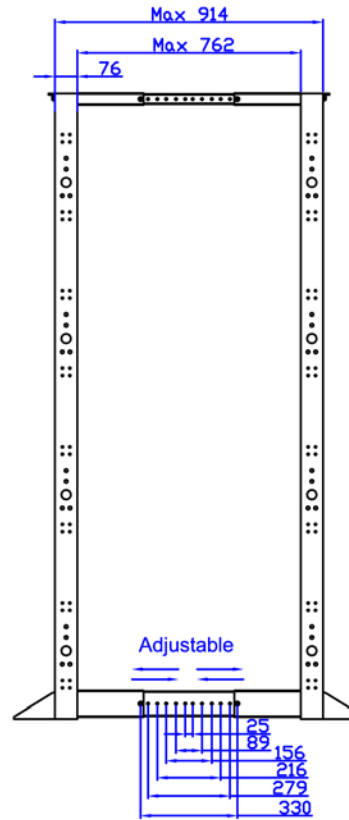

Front

Side

Top

Adjustable Depths: 24", 26.5", 29", 31.5", 34", 36"

Quest Manufacturing Corp.

Quest Manufacturing Corp.							
ITEM NO.				FR1924-45-02			
Drawn By		Date		Material	C.R.S.		
Checked By		Date		Unit	mm		
Approved By		Date		Surface Finish	Power Coat	Scale	1:1