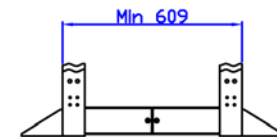

Front

Side

Top

Adjustable Depths: 24", 26.5", 29", 31.5", 34", 36"

Quest Manufacturing Corp.

Quest Manufacturing Corp.							
ITEM NO.				FR1924-45-02			
Drawn By		Date		Material	C.R.S.		
Checked By		Date		Unit	mm		
Approved By		Date		Surface Finish	Power Coat	Scale	1:1