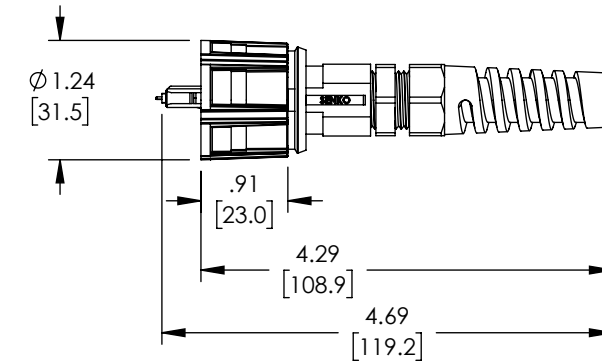

FIBER TYPE	FIBER CABLE JACKET DIAMETER OPTIONS	
	4.5-4.9mm	5.8-6.2mm
12 FIBER MM LOW LOSS	FOC-IPMM1M-L48N	FOC-IPMM1M-L60N
12 FIBER MM STANDARD	FOC-IPMM1M-S48N	FOC-IPMM1M-S60N
12 FIBER SM LOW LOSS	FOC-IPMM1S-L48N	FOC-IPMM1S-L60N
12 FIBER SM STANDARD	FOC-IPMM1S-S48N	FOC-IPMM1S-S60N
24 FIBER MM LOW LOSS	FOC-IPMM2M-L48N	FOC-IPMM2M-L60N
24 FIBER MM STANDARD	FOC-IPMM2M-S48N	FOC-IPMM2M-S60N
24 FIBER SM STANDARD	FOC-IPMM2S-S48N	FOC-IPMM2S-S60N

NOTES:

1. ASSEMBLY SHALL BE INDIVIDUALLY PACKAGED IN ACCORDANCE WITH L-COM SPECIFICATION PS-0031.

REGULATORY COMPLIANCE:

EU RoHS DIRECTIVE (MOST RECENT RELEASED VERSION)

UNLESS OTHERWISE SPECIFIED, DIMENSIONS ARE IN INCHES [mm] OVERALL CABLE LENGTH TOLERANCE: ≤12 [305] = +1 [25] / -0 >12 [305] ≤60 [1524] = +2 [51] / -0 >60 [1524] ≤120 [3048] = +4 [102] / -0 >120 [3048] ≤300 [7620] = +6 [152] / -0 >300 [7620] = +5% / -0 ALL OTHER DIMENSIONAL TOLERANCES: .X = ± .2 [5] FRACTIONS ± 1/32 .XX = ± .02 [.5] ANGLES ± 1° .XXX = ± .005 [.13]	APPROVALS	DATE	 50 High Street, West Mill, North Andover, MA 01845 USA. Phone: 1.800.341.5266 1.978.682.6936
	DRAWN BY DZINN	06/02/2020	
APPROVED BY PHOSPODAR	06/02/2020	CATEGORY FIBER OPTIC	
THIRD-ANGLE PROJECTION 	CONFIGURATION DETAILS OF UNDIMENSIONED FEATURES MAY VARY COLOR VARIATIONS MAY OCCUR	PRODUCT DESCRIPTION IP68 MPO MALE CONNECTOR WITH LOCK RING, 4.5-6.2mm	
SIZE A		CAGE CODE 43321	ITEM NO. FOC-IPMM
SCALE: NONE		CAD FILE: FOC-IPMM.SLDDRW	
SHEET 1 OF 1			REV. A