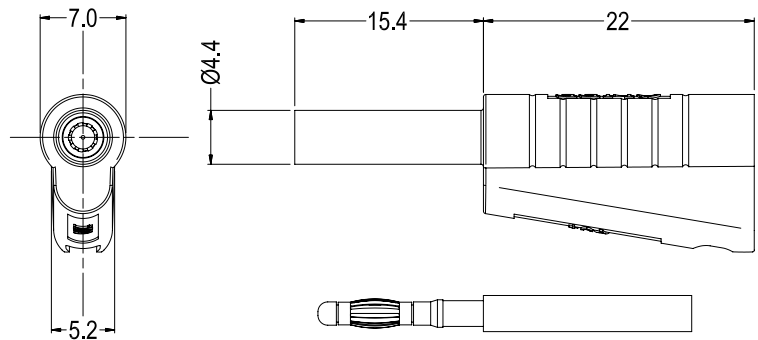

2mm PLUG P18 & P18S

P18 UNSHROUDED

FCR7365B
P18 2mm PLUG
UNSHROUDED BLACK
SUPPLIED UNASSEMBLED

FCR7365G
P18 2mm PLUG
UNSHROUDED GREEN
SUPPLIED UNASSEMBLED

FCR7365L
P18 2mm PLUG
UNSHROUDED BLUE
SUPPLIED UNASSEMBLED

FCR7365R
P18 2mm PLUG
UNSHROUDED RED
SUPPLIED UNASSEMBLED

FCR7365Y
P18 2mm PLUG
UNSHROUDED YELLOW
SUPPLIED UNASSEMBLED

P18S SHROUDED

FCR7366B
P18S 2mm PLUG
SHROUDED BLACK
SUPPLIED UNASSEMBLED

FCR7366G
P18S 2mm PLUG
SHROUDED GREEN
SUPPLIED UNASSEMBLED

FCR7366L
P18S 2mm PLUG
SHROUDED BLUE
SUPPLIED UNASSEMBLED

FCR7366R
P18S 2mm PLUG
SHROUDED RED
SUPPLIED UNASSEMBLED

FCR7366Y
P18S 2mm PLUG
SHROUDED YELLOW
SUPPLIED UNASSEMBLED

For further information, contact: sales@cliffuk.co.uk