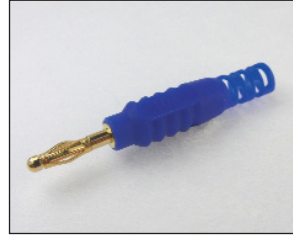

CLIFF

2mm PANEL SOCKET S18

FCR7360B
S18 BLK 2.8mm TAB

FCR7360G
S18 GRN 2.8mm TAB

FCR7360L
S18 BLU 2.8mm TAB

FCR7360R
S18 RED 2.8mm TAB

FCR7360Y
S18 YEL 2.8mm TAB

For further information, contact: sales@cliffuk.co.uk

2mm PLUG P18 & P18S

P18 UNSHROUDED

FCR7365B
P18 2mm PLUG
UNSHROUDED BLACK
SUPPLIED UNASSEMBLED

FCR7365G
P18 2mm PLUG
UNSHROUDED GREEN
SUPPLIED UNASSEMBLED

FCR7365L
P18 2mm PLUG
UNSHROUDED BLUE
SUPPLIED UNASSEMBLED

FCR7365R
P18 2mm PLUG
UNSHROUDED RED
SUPPLIED UNASSEMBLED

FCR7365Y
P18 2mm PLUG
UNSHROUDED YELLOW
SUPPLIED UNASSEMBLED

P18S SHROUDED

FCR7366B
P18S 2mm PLUG
SHROUDED BLACK
SUPPLIED UNASSEMBLED

FCR7366G
P18S 2mm PLUG
SHROUDED GREEN
SUPPLIED UNASSEMBLED

FCR7366L
P18S 2mm PLUG
SHROUDED BLUE
SUPPLIED UNASSEMBLED

FCR7366R
P18S 2mm PLUG
SHROUDED RED
SUPPLIED UNASSEMBLED

FCR7366Y
P18S 2mm PLUG
SHROUDED YELLOW
SUPPLIED UNASSEMBLED

For further information, contact: sales@cliffuk.co.uk