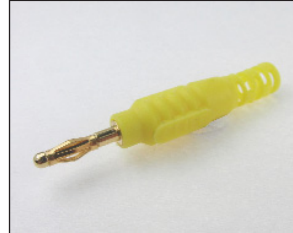

CLIFF

2mm PANEL SOCKET S18

FCR7360B
S18 BLK 2.8mm TAB

FCR7360G
S18 GRN 2.8mm TAB

FCR7360L
S18 BLU 2.8mm TAB

FCR7360R
S18 RED 2.8mm TAB

FCR7360Y
S18 YEL 2.8mm TAB

For further information, contact: sales@cliffuk.co.uk

2mm PLUG P18 & P18S

P18 UNSHROUDED

FCR7365B
P18 2mm PLUG
UNSHROUDED BLACK
SUPPLIED UNASSEMBLED

FCR7365G
P18 2mm PLUG
UNSHROUDED GREEN
SUPPLIED UNASSEMBLED

FCR7365L
P18 2mm PLUG
UNSHROUDED BLUE
SUPPLIED UNASSEMBLED

FCR7365R
P18 2mm PLUG
UNSHROUDED RED
SUPPLIED UNASSEMBLED

FCR7365Y
P18 2mm PLUG
UNSHROUDED YELLOW
SUPPLIED UNASSEMBLED

P18S SHROUDED

FCR7366B
P18S 2mm PLUG
SHROUDED BLACK
SUPPLIED UNASSEMBLED

FCR7366G
P18S 2mm PLUG
SHROUDED GREEN
SUPPLIED UNASSEMBLED

FCR7366L
P18S 2mm PLUG
SHROUDED BLUE
SUPPLIED UNASSEMBLED

FCR7366R
P18S 2mm PLUG
SHROUDED RED
SUPPLIED UNASSEMBLED

FCR7366Y
P18S 2mm PLUG
SHROUDED YELLOW
SUPPLIED UNASSEMBLED

For further information, contact: sales@cliffuk.co.uk