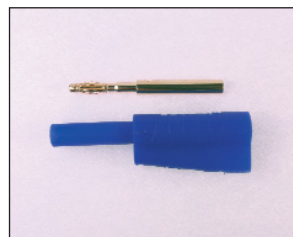

2mm PLUG P18 & P18S

P18 UNSHROUDED

FCR7365B
P18 2mm PLUG
UNSHROUDED BLACK
SUPPLIED UNASSEMBLED

FCR7365G
P18 2mm PLUG
UNSHROUDED GREEN
SUPPLIED UNASSEMBLED

FCR7365L
P18 2mm PLUG
UNSHROUDED BLUE
SUPPLIED UNASSEMBLED

FCR7365R
P18 2mm PLUG
UNSHROUDED RED
SUPPLIED UNASSEMBLED

FCR7365Y
P18 2mm PLUG
UNSHROUDED YELLOW
SUPPLIED UNASSEMBLED

P18S SHROUDED

FCR7366B
P18S 2mm PLUG
SHROUDED BLACK
SUPPLIED UNASSEMBLED

FCR7366G
P18S 2mm PLUG
SHROUDED GREEN
SUPPLIED UNASSEMBLED

FCR7366L
P18S 2mm PLUG
SHROUDED BLUE
SUPPLIED UNASSEMBLED

FCR7366R
P18S 2mm PLUG
SHROUDED RED
SUPPLIED UNASSEMBLED

FCR7366Y
P18S 2mm PLUG
SHROUDED YELLOW
SUPPLIED UNASSEMBLED

For further information, contact: sales@cliffuk.co.uk