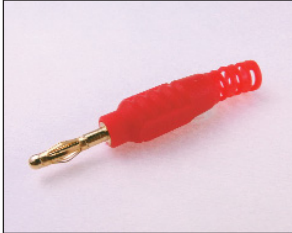

2mm PLUG P18 & P18S

P18 UNSHROUDED

FCR7365B
P18 2mm PLUG
UNSHROUDED BLACK
SUPPLIED UNASSEMBLED

FCR7365G
P18 2mm PLUG
UNSHROUDED GREEN
SUPPLIED UNASSEMBLED

FCR7365L
P18 2mm PLUG
UNSHROUDED BLUE
SUPPLIED UNASSEMBLED

FCR7365R
P18 2mm PLUG
UNSHROUDED RED
SUPPLIED UNASSEMBLED

FCR7365Y
P18 2mm PLUG
UNSHROUDED YELLOW
SUPPLIED UNASSEMBLED

P18S SHROUDED

FCR7366B
P18S 2mm PLUG
SHROUDED BLACK
SUPPLIED UNASSEMBLED

FCR7366G
P18S 2mm PLUG
SHROUDED GREEN
SUPPLIED UNASSEMBLED

FCR7366L
P18S 2mm PLUG
SHROUDED BLUE
SUPPLIED UNASSEMBLED

FCR7366R
P18S 2mm PLUG
SHROUDED RED
SUPPLIED UNASSEMBLED

FCR7366Y
P18S 2mm PLUG
SHROUDED YELLOW
SUPPLIED UNASSEMBLED

For further information, contact: sales@cliffuk.co.uk