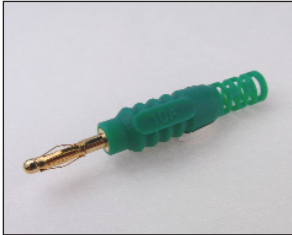

CLIFF

2mm PANEL SOCKET S18

FCR7360B
S18 BLK 2.8mm TAB

FCR7360G
S18 GRN 2.8mm TAB

FCR7360L
S18 BLU 2.8mm TAB

FCR7360R
S18 RED 2.8mm TAB

FCR7360Y
S18 YEL 2.8mm TAB

For further information, contact: sales@cliffuk.co.uk

2mm PLUG P18 & P18S

P18 UNSHROUDED

FCR7365B
P18 2mm PLUG
UNSHROUDED BLACK
SUPPLIED UNASSEMBLED

FCR7365G
P18 2mm PLUG
UNSHROUDED GREEN
SUPPLIED UNASSEMBLED

FCR7365L
P18 2mm PLUG
UNSHROUDED BLUE
SUPPLIED UNASSEMBLED

FCR7365R
P18 2mm PLUG
UNSHROUDED RED
SUPPLIED UNASSEMBLED

FCR7365Y
P18 2mm PLUG
UNSHROUDED YELLOW
SUPPLIED UNASSEMBLED

P18S SHROUDED

FCR7366B
P18S 2mm PLUG
SHROUDED BLACK
SUPPLIED UNASSEMBLED

FCR7366G
P18S 2mm PLUG
SHROUDED GREEN
SUPPLIED UNASSEMBLED

FCR7366L
P18S 2mm PLUG
SHROUDED BLUE
SUPPLIED UNASSEMBLED

FCR7366R
P18S 2mm PLUG
SHROUDED RED
SUPPLIED UNASSEMBLED

FCR7366Y
P18S 2mm PLUG
SHROUDED YELLOW
SUPPLIED UNASSEMBLED

For further information, contact: sales@cliffuk.co.uk