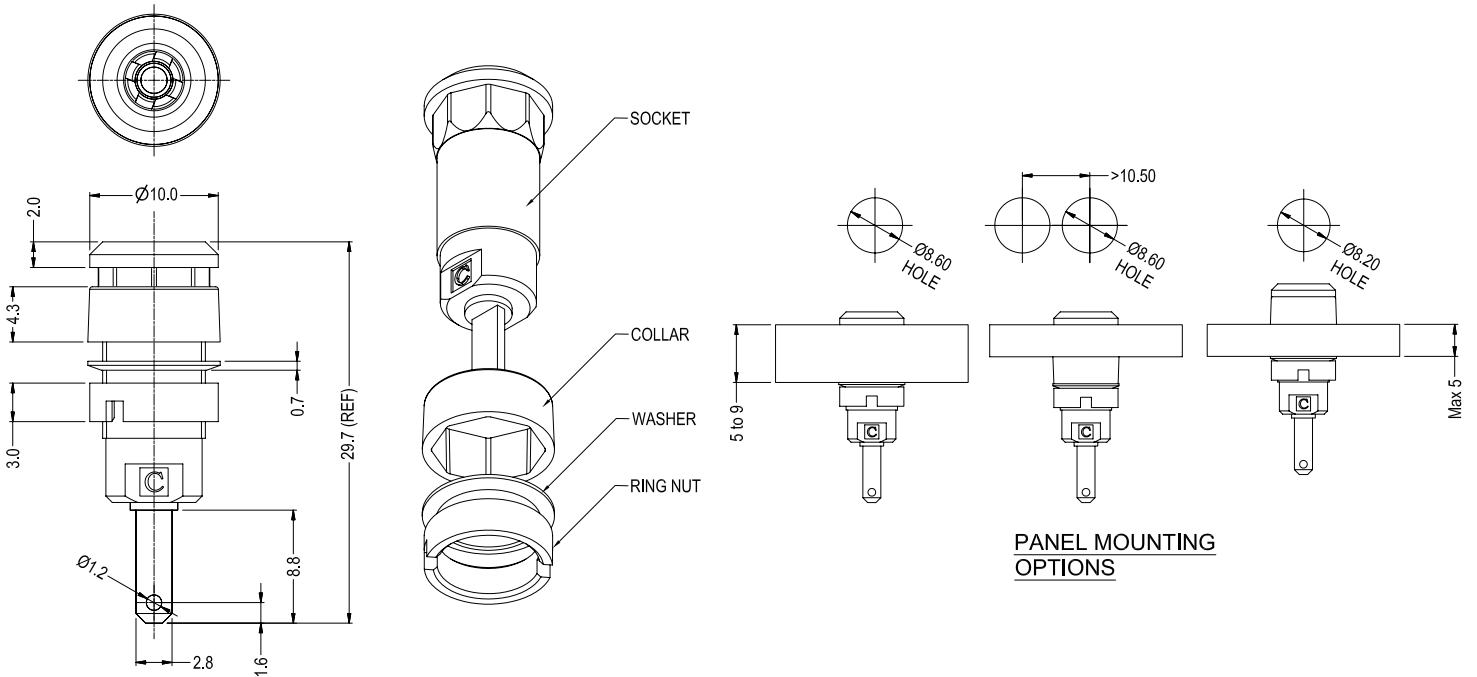

CLIFF

2mm PANEL SOCKET S18

FCR7360B
S18 BLK 2.8mm TAB

FCR7360G
S18 GRN 2.8mm TAB

FCR7360L
S18 BLU 2.8mm TAB

FCR7360R
S18 RED 2.8mm TAB

FCR7360Y
S18 YEL 2.8mm TAB

For further information, contact: sales@cliffuk.co.uk

2mm PLUG P18 & P18S

P18 UNSHROUDED

FCR7365B
P18 2mm PLUG
UNSHROUDED BLACK
SUPPLIED UNASSEMBLED

FCR7365G
P18 2mm PLUG
UNSHROUDED GREEN
SUPPLIED UNASSEMBLED

FCR7365L
P18 2mm PLUG
UNSHROUDED BLUE
SUPPLIED UNASSEMBLED

FCR7365R
P18 2mm PLUG
UNSHROUDED RED
SUPPLIED UNASSEMBLED

FCR7365Y
P18 2mm PLUG
UNSHROUDED YELLOW
SUPPLIED UNASSEMBLED

P18S SHROUDED

FCR7366B
P18S 2mm PLUG
SHROUDED BLACK
SUPPLIED UNASSEMBLED

FCR7366G
P18S 2mm PLUG
SHROUDED GREEN
SUPPLIED UNASSEMBLED

FCR7366L
P18S 2mm PLUG
SHROUDED BLUE
SUPPLIED UNASSEMBLED

FCR7366R
P18S 2mm PLUG
SHROUDED RED
SUPPLIED UNASSEMBLED

FCR7366Y
P18S 2mm PLUG
SHROUDED YELLOW
SUPPLIED UNASSEMBLED

For further information, contact: sales@cliffuk.co.uk