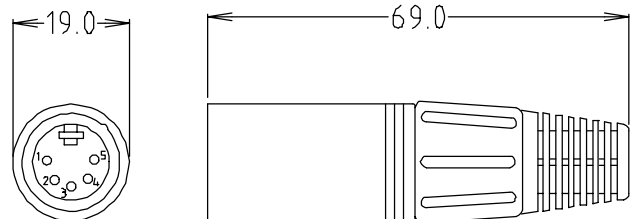

FC6156 - 4 PIN MALE XLR PLUG 4APM/BM

FC6161 - 5 PIN MALE XLR PLUG 5APM/BM

TYPICAL DIMENSIONS

APF

APM