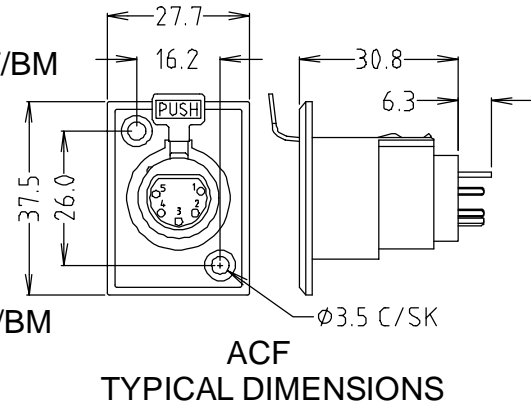

CLIFF

BLACK METAL XLR CONNECTORS

FC6101 - 3 PIN FEMALE XLR SOCKET 3ACF/BM

FC6121 - 4 PIN FEMALE XLR SOCKET 4ACF/BM

FC6171 - 5 PIN FEMALE XLR SOCKET 5ACF/BM

FC6106 - 3 PIN MALE XLR SOCKET 3ACM/BM

FC6126 - 4 PIN MALE XLR SOCKET 4ACM/BM

FC6176 - 5 PIN MALE XLR SOCKET 5ACM/BM

CLIFF

BLACK METAL XLR CONNECTORS

FC6141 - 3 PIN FEMALE XLR PLUG 3APF/BM

FC6151 - 4 PIN FEMALE XLR PLUG 4APF/BM

FC6166 - 5 PIN FEMALE XLR PLUG 5APF/BM

FC6131 - 3 PIN MALE XLR PLUG 3APM/BM

FC6156 - 4 PIN MALE XLR PLUG 4APM/BM

FC6161 - 5 PIN MALE XLR PLUG 5APM/BM

TYPICAL DIMENSIONS

APF

APM