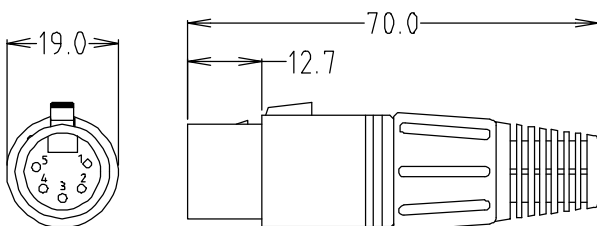

FC6176 - 5 PIN MALE XLR SOCKET 5ACM/BM

CLIFF

BLACK METAL XLR CONNECTORS

FC6141 - 3 PIN FEMALE XLR PLUG 3APF/BM

FC6151 - 4 PIN FEMALE XLR PLUG 4APF/BM

FC6166 - 5 PIN FEMALE XLR PLUG 5APF/BM

FC6131 - 3 PIN MALE XLR PLUG 3APM/BM

FC6156 - 4 PIN MALE XLR PLUG 4APM/BM

FC6161 - 5 PIN MALE XLR PLUG 5APM/BM

TYPICAL DIMENSIONS

APF

APM