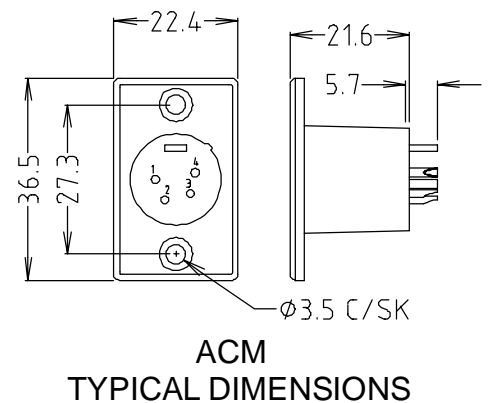

CLIFF

BLACK METAL XLR CONNECTORS

FC6101 - 3 PIN FEMALE XLR SOCKET 3ACF/BM

FC6121 - 4 PIN FEMALE XLR SOCKET 4ACF/BM

FC6171 - 5 PIN FEMALE XLR SOCKET 5ACF/BM

FC6106 - 3 PIN MALE XLR SOCKET 3ACM/BM

FC6126 - 4 PIN MALE XLR SOCKET 4ACM/BM

FC6176 - 5 PIN MALE XLR SOCKET 5ACM/BM

CLIFF

BLACK METAL XLR CONNECTORS

FC6141 - 3 PIN FEMALE XLR PLUG 3APF/BM

FC6151 - 4 PIN FEMALE XLR PLUG 4APF/BM

FC6166 - 5 PIN FEMALE XLR PLUG 5APF/BM

FC6131 - 3 PIN MALE XLR PLUG 3APM/BM

FC6156 - 4 PIN MALE XLR PLUG 4APM/BM

FC6161 - 5 PIN MALE XLR PLUG 5APM/BM

TYPICAL DIMENSIONS

APF

APM