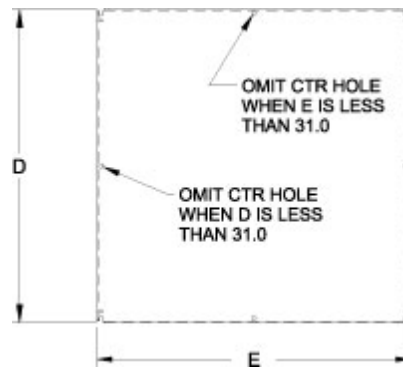

Quality Products. Service Excellence.

Inner Panels *EP Series*

Eclipse Series Enclosures

Features

- Larger than standard NEMA panel used in same sized enclosure.
- 12gauge steel construction.
- Larger sizes have 2 or 4 formed flanges for added strength.
- Slotted corner design for easier mounting.
- Finished in white or unpainted galvanized.

Mild Steel		Galvanized		Size		Gauge
Part No.	Part No.	D	E	D	E	
EP1210	EPG1210	10.20	8.20	10.20	8.20	12
EP1212	EPG1212	10.20	10.20	10.20	10.20	12
EP1224	EPG1224	10.20	22.20	10.20	22.20	12
EP1612	EPG1612	14.20	10.20	14.20	10.20	12
EP1616	EPG1616	14.20	14.20	14.20	14.20	12
EP1620	EPG1620	14.20	18.20	14.20	18.20	12
EP2012	EPG2012	18.20	10.20	18.20	10.20	12
EP2016	EPG2016	18.20	14.20	18.20	14.20	12
EP2020	EPG2020	18.20	18.20	18.20	18.20	12
EP2024	EPG2024	18.20	22.20	18.20	22.20	12
EP2412	EPG2412	22.20	10.20	22.20	10.20	12
EP2416	EPG2416	22.20	14.20	22.20	14.20	12
EP2420	EPG2420	22.20	18.20	22.20	18.20	12
EP2424	EPG2424	22.20	22.20	22.20	22.20	12
EP2430	EPG2430	22.20	28.20	22.20	28.20	12
EP2442	EPG2442	22.20	40.20	22.20	40.20	12
EP2448	EPG2448	22.20	46.20	22.20	46.20	12
EP3012	EPG3012	28.20	10.20	28.20	10.20	12
EP3016	EPG3016	28.20	14.20	28.20	14.20	12
EP3020	EPG3020	28.20	18.20	28.20	18.20	12
EP3024	EPG3024	28.20	22.20	28.20	22.20	12