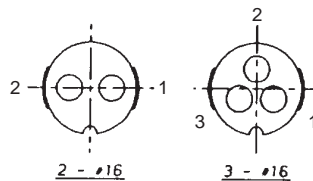

EN3™ MINI WEATHERTIGHT CONNECTOR SERIES

EN3™ CORD CONNECTOR

Cord Connector Contact Arrangements Shown from rear of connector

* 7 and 8 pin not available in crimp male, cord male and panel female

DIMENSIONS ARE FOR REFERENCE ONLY $\frac{\text{Inch}}{(\text{mm})}$