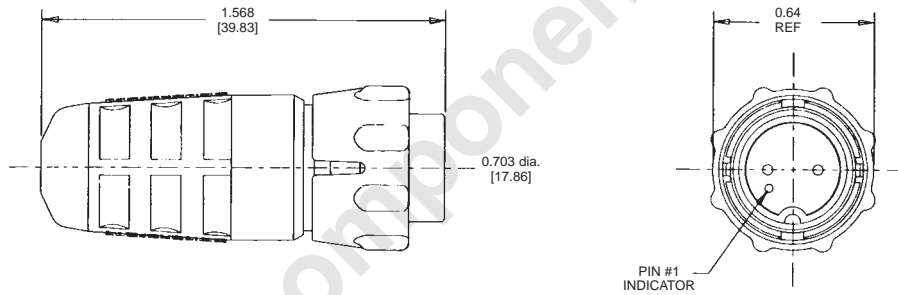

EN3™ MINI WEATHERTIGHT CONNECTOR SERIES

EN3™ CORD CONNECTOR

Cord Connector Contact Arrangements Shown from rear of connector

* 7 and 8 pin not available in crimp male, cord male and panel female

DIMENSIONS ARE FOR REFERENCE ONLY $\frac{\text{Inch}}{(\text{mm})}$