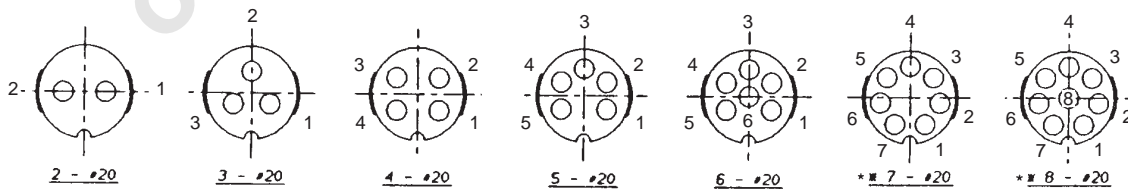

EN3™ MINI WEATHERTIGHT CONNECTOR SERIES

EN3™ CORD CONNECTOR

Cord Connector Contact Arrangements Shown from rear of connector

* 7 and 8 pin not available in crimp male, cord male and panel female

DIMENSIONS ARE FOR REFERENCE ONLY $\frac{\text{Inch}}{(\text{mm})}$