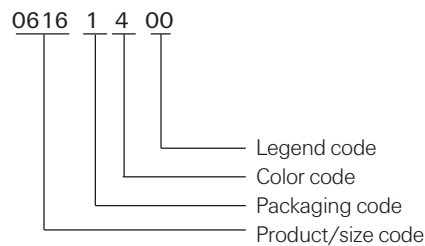

Part numbering system

OBSOLETE
NOT the LATEST
REVISION