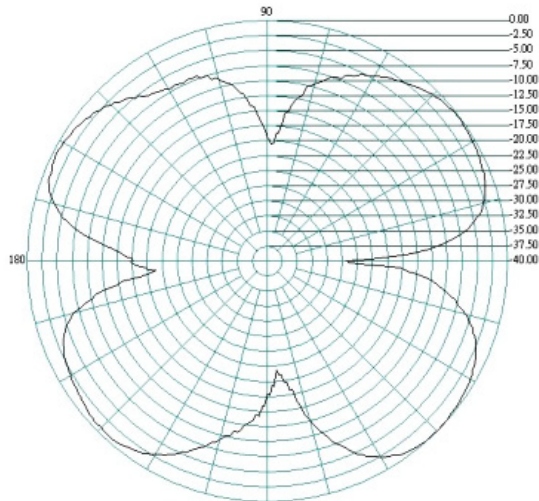

2.1 GHz

Delta 26

2G/3G/4G/WiFi and Bluetooth Hinged Antenna

E Plane

2.2 GHz

H Plane

2.4 GHz

Delta 26

2G/3G/4G/WiFi and Bluetooth Hinged Antenna

E Plane
2.5 GHz

H Plane

2.6 GHz

Delta 26

2G/3G/4G/WiFi and Bluetooth Hinged Antenna

E Plane 2.7 GHz

H Plane

Ordering Details

Part Number	Description
DELTA26/X/SMAM/S/S/19	2G/3G/LTE/WiFi and Bluetooth Hinged Antenna, SMA Male