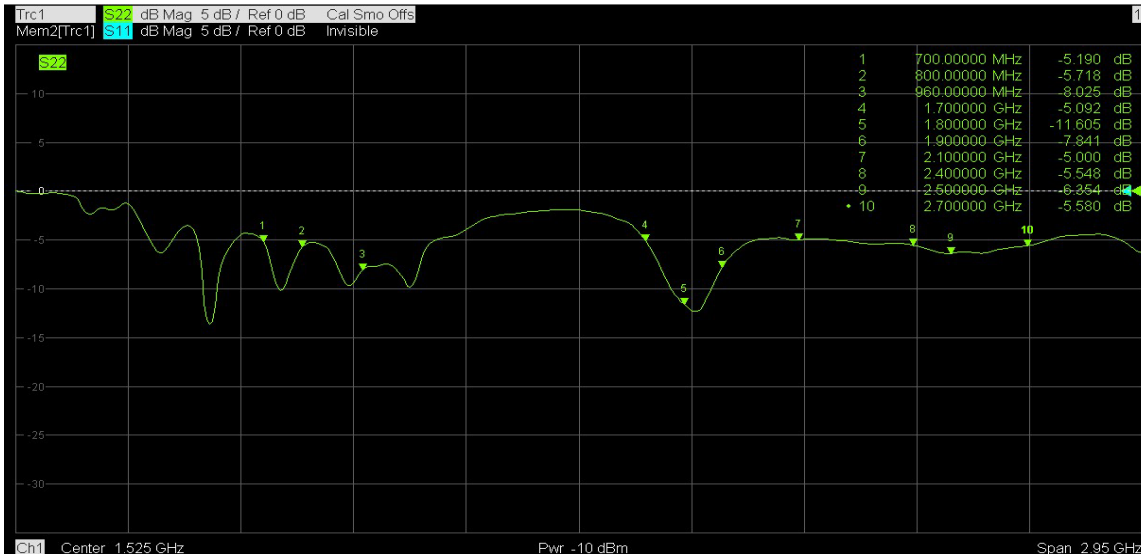

The Delta 26 is a hinged direct connect antenna. This antenna is available with the standard SMA male connector.

The Delta 26 provides the most gain at the higher frequencies for 3G/4G, GPRS, WiFi, Bluetooth and Zigbee applications to help improve signal strength.

- WiFi, Bluetooth and ZigBee compatible
- Direct device connection
- Omnidirectional radiation
- Strong sturdy/robust design

Delta 26

2G/3G/4G/WiFi and Bluetooth Hinged Antenna

Electrical Specifications

Impedance:	50 Ohm
Gain:	700 - 960MHz 0dBi 1700 - 2700MHz 2dBi
VSWR:	≤3.6:1
Frequency:	700-960 / 1700-2700MHz
Max Power:	50W
Polarization:	Vertical

Mechanical Specifications

Dimensions:	L200 x W13.7mm Ø
Connector:	SMA Plug
Mounting method:	Direct Connect

VSWR

Delta 26

2G/3G/4G/WiFi and Bluetooth Hinged Antenna

Return Loss

Radiation Patterns

E Plane
0.7 GHz

H Plane

Delta 26

2G/3G/4G/WiFi and Bluetooth Hinged Antenna

E Plane

0.8 GHz

H Plane

0.9 GHz

Delta 26