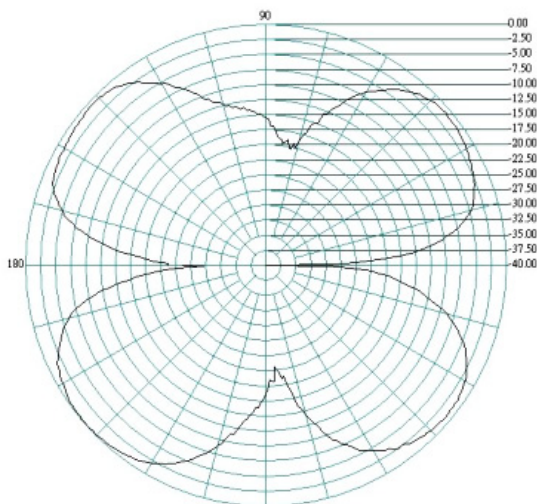

2.1 GHz

Delta 26

2G/3G/4G/WiFi and Bluetooth Hinged Antenna

E Plane

2.2 GHz

H Plane

2.4 GHz

Delta 26

2G/3G/4G/WiFi and Bluetooth Hinged Antenna

E Plane
2.5 GHz

H Plane

2.6 GHz

Delta 26

2G/3G/4G/WiFi and Bluetooth Hinged Antenna

E Plane 2.7 GHz

H Plane

Ordering Details

Part Number	Description
DELTA26/X/SMAM/S/S/19	2G/3G/LTE/WiFi and Bluetooth Hinged Antenna, SMA Male