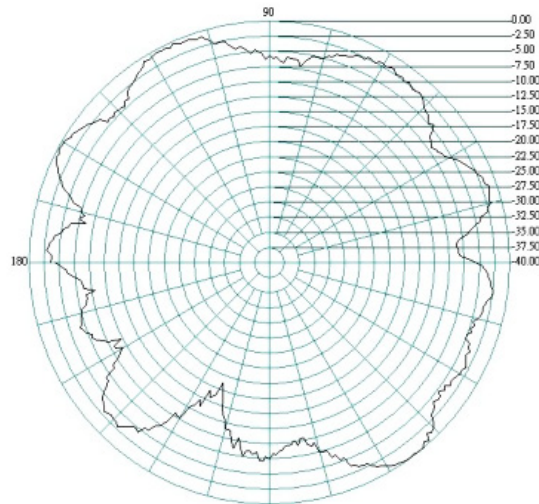

2G/3G/4G/WiFi and Bluetooth Hinged Antenna

E Plane 1.7 GHz

H Plane

1.8 GHz

Delta 26

2G/3G/4G/WiFi and Bluetooth Hinged Antenna

E Plane 1.9 GHz

H Plane

2.1 GHz

Delta 26

2G/3G/4G/WiFi and Bluetooth Hinged Antenna

E Plane

2.2 GHz

H Plane

2.4 GHz

Delta 26

2G/3G/4G/WiFi and Bluetooth Hinged Antenna

E Plane
2.5 GHz

H Plane

2.6 GHz

Delta 26

2G/3G/4G/WiFi and Bluetooth Hinged Antenna

E Plane 2.7 GHz

H Plane