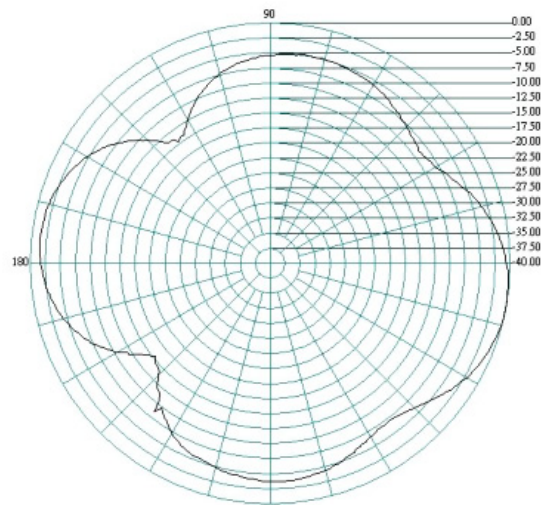

- WiFi, Bluetooth and ZigBee compatible
- Direct device connection
- Omnidirectional radiation
- Strong sturdy/robust design

Delta 26

2G/3G/4G/WiFi and Bluetooth Hinged Antenna

Electrical Specifications

Impedance:	50 Ohm
Gain:	700 - 960MHz 0dBi 1700 - 2700MHz 2dBi
VSWR:	≤3.6:1
Frequency:	700-960 / 1700-2700MHz
Max Power:	50W
Polarization:	Vertical

Mechanical Specifications

Dimensions:	L200 x W13.7mm Ø
Connector:	SMA Plug
Mounting method:	Direct Connect

VSWR

Delta 26

2G/3G/4G/WiFi and Bluetooth Hinged Antenna

Return Loss

Radiation Patterns

E Plane
0.7 GHz

H Plane

Delta 26

2G/3G/4G/WiFi and Bluetooth Hinged Antenna

E Plane

0.8 GHz

H Plane

0.9 GHz

Delta 26