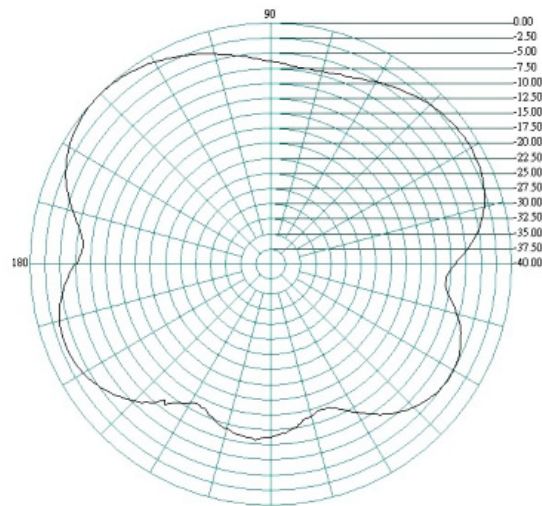

Mechanical Specifications

Dimensions:	L200 x W13.7mm Ø
Connector:	SMA Plug
Mounting method:	Direct Connect

VSWR

Delta 26

2G/3G/4G/WiFi and Bluetooth Hinged Antenna

Return Loss

Radiation Patterns

E Plane
0.7 GHz

H Plane

Delta 26

2G/3G/4G/WiFi and Bluetooth Hinged Antenna

E Plane

0.8 GHz

H Plane

0.9 GHz

Delta 26

2G/3G/4G/WiFi and Bluetooth Hinged Antenna

E Plane 1.7 GHz

H Plane

1.8 GHz

Delta 26

2G/3G/4G/WiFi and Bluetooth Hinged Antenna

E Plane 1.9 GHz

H Plane