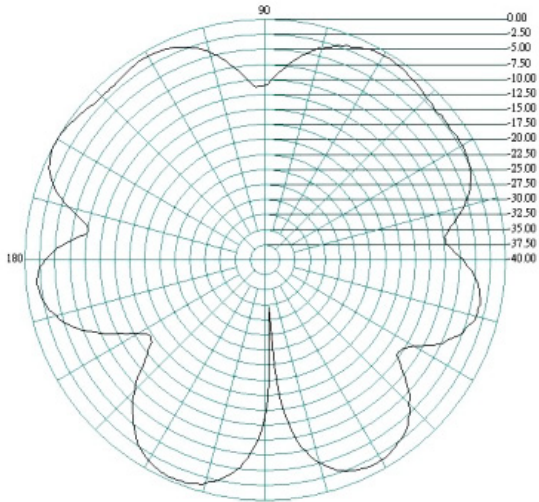

Mechanical Specifications

Dimensions:	L200 x W13.7mm Ø
Connector:	SMA Plug
Mounting method:	Direct Connect

VSWR

Delta 26

2G/3G/4G/WiFi and Bluetooth Hinged Antenna

Return Loss

Radiation Patterns

E Plane
0.7 GHz

H Plane

Delta 26

2G/3G/4G/WiFi and Bluetooth Hinged Antenna

E Plane

0.8 GHz

H Plane

0.9 GHz

Delta 26

2G/3G/4G/WiFi and Bluetooth Hinged Antenna

E Plane 1.7 GHz

H Plane

1.8 GHz

Delta 26

2G/3G/4G/WiFi and Bluetooth Hinged Antenna

E Plane 1.9 GHz

H Plane