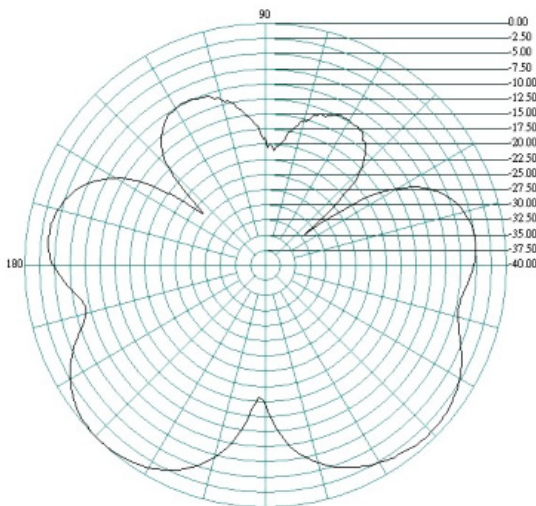

Mechanical Specifications

Dimensions:	L200 x W13.7mm Ø
Connector:	SMA Plug
Mounting method:	Direct Connect

VSWR

Delta 26

2G/3G/4G/WiFi and Bluetooth Hinged Antenna

Return Loss

Radiation Patterns

E Plane
0.7 GHz

H Plane

Delta 26

2G/3G/4G/WiFi and Bluetooth Hinged Antenna

E Plane

0.8 GHz

H Plane

0.9 GHz

Delta 26

2G/3G/4G/WiFi and Bluetooth Hinged Antenna

E Plane 1.7 GHz

H Plane

1.8 GHz

Delta 26

2G/3G/4G/WiFi and Bluetooth Hinged Antenna

E Plane 1.9 GHz

H Plane