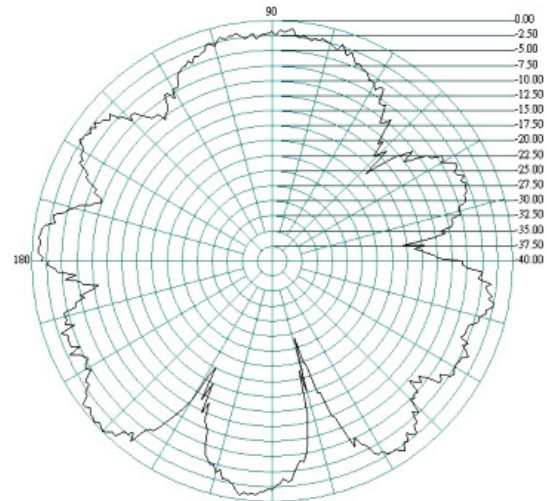

2.1 GHz

Delta 26

2G/3G/4G/WiFi and Bluetooth Hinged Antenna

E Plane

2.2 GHz

H Plane

2.4 GHz

Delta 26

2G/3G/4G/WiFi and Bluetooth Hinged Antenna

E Plane
2.5 GHz

H Plane

2.6 GHz

Delta 26

2G/3G/4G/WiFi and Bluetooth Hinged Antenna

E Plane 2.7 GHz

H Plane

Ordering Details

Part Number	Description
DELTA26/X/SMAM/S/S/19	2G/3G/LTE/WiFi and Bluetooth Hinged Antenna, SMA Male