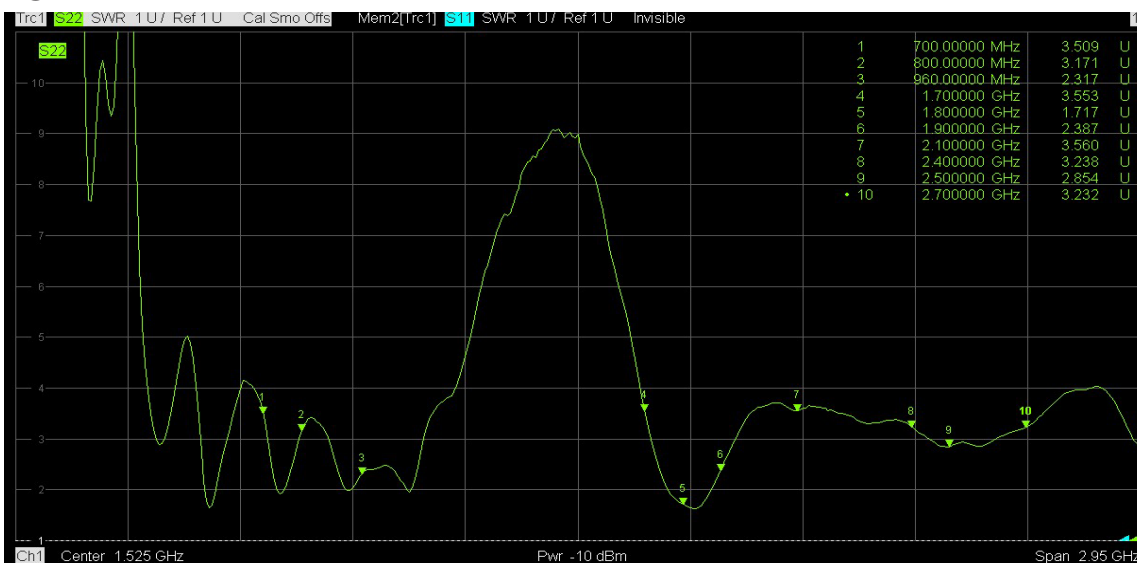

The Delta 26 is a hinged direct connect antenna. This antenna is available with the standard SMA male connector.

The Delta 26 provides the most gain at the higher frequencies for 3G/4G, GPRS, WiFi, Bluetooth and Zigbee applications to help improve signal strength.

Variable antenna positioning allows best signal using the built in knuckle and swivel functionality.

The Delta 26 can be supplied with a reverse polarity connector for volume orders.

Additional Considerations

- WiFi, Bluetooth and ZigBee compatible
- Direct device connection
- Omnidirectional radiation
- Strong sturdy/robust design

Delta 26

2G/3G/4G/WiFi and Bluetooth Hinged Antenna

Electrical Specifications

Impedance:	50 Ohm
Gain:	700 - 960MHz 0dBi 1700 - 2700MHz 2dBi
VSWR:	≤3.6:1
Frequency:	700-960 / 1700-2700MHz
Max Power:	50W
Polarization:	Vertical

Mechanical Specifications

Dimensions:	L200 x W13.7mm Ø
Connector:	SMA Plug
Mounting method:	Direct Connect

VSWR

Delta 26

2G/3G/4G/WiFi and Bluetooth Hinged Antenna

Return Loss

Radiation Patterns

E Plane
0.7 GHz