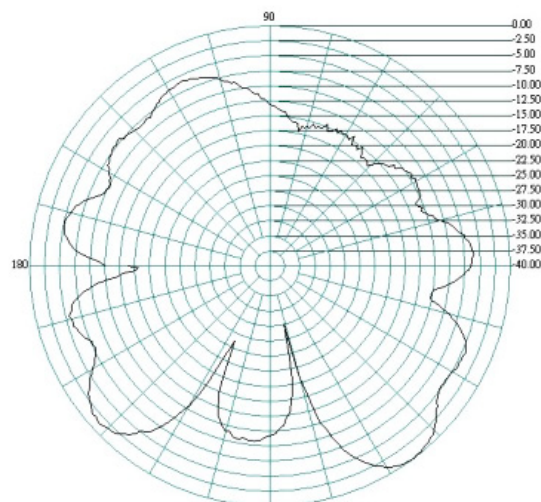

Mechanical Specifications

Dimensions:	L200 x W13.7mm Ø
Connector:	SMA Plug
Mounting method:	Direct Connect

VSWR

Delta 26

2G/3G/4G/WiFi and Bluetooth Hinged Antenna

Return Loss

Radiation Patterns

E Plane
0.7 GHz

H Plane

Delta 26

2G/3G/4G/WiFi and Bluetooth Hinged Antenna

E Plane

0.8 GHz

H Plane

0.9 GHz

Delta 26

2G/3G/4G/WiFi and Bluetooth Hinged Antenna

E Plane 1.7 GHz

H Plane

1.8 GHz

Delta 26

2G/3G/4G/WiFi and Bluetooth Hinged Antenna

E Plane 1.9 GHz

H Plane

2.1 GHz

Delta 26

2G/3G/4G/WiFi and Bluetooth Hinged Antenna

E Plane

2.2 GHz

H Plane

2.4 GHz

Delta 26