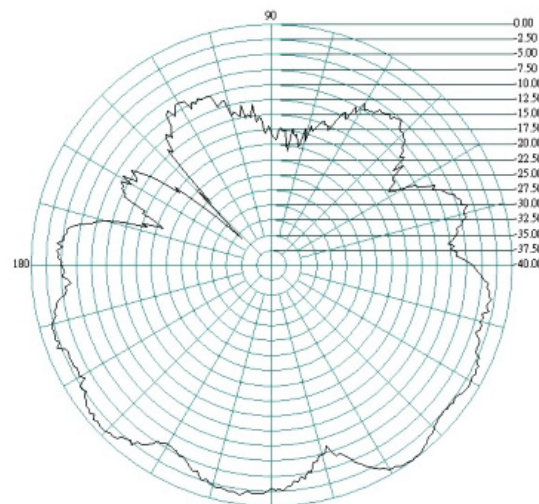

2G/3G/4G/WiFi and Bluetooth Hinged Antenna

E Plane 1.7 GHz

H Plane

1.8 GHz

Delta 26

2G/3G/4G/WiFi and Bluetooth Hinged Antenna

E Plane 1.9 GHz

H Plane

2.1 GHz

Delta 26

2G/3G/4G/WiFi and Bluetooth Hinged Antenna

E Plane

2.2 GHz

H Plane

2.4 GHz

Delta 26

2G/3G/4G/WiFi and Bluetooth Hinged Antenna

E Plane
2.5 GHz

H Plane

2.6 GHz

Delta 26

2G/3G/4G/WiFi and Bluetooth Hinged Antenna

E Plane 2.7 GHz

H Plane

Ordering Details

Part Number	Description
DELTA26/X/SMAM/S/S/19	2G/3G/LTE/WiFi and Bluetooth Hinged Antenna, SMA Male