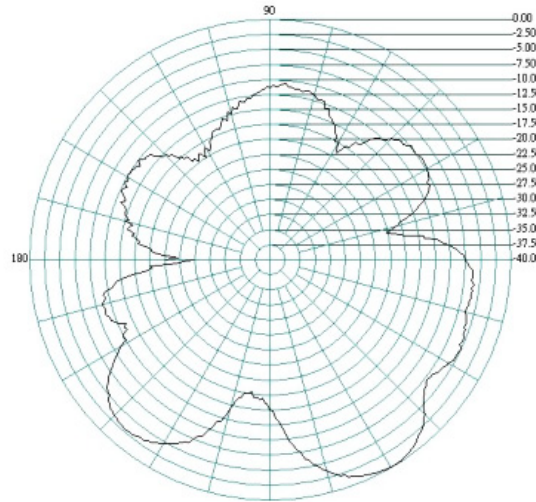

Mechanical Specifications

Dimensions:	L200 x W13.7mm Ø
Connector:	SMA Plug
Mounting method:	Direct Connect

VSWR

Delta 26

2G/3G/4G/WiFi and Bluetooth Hinged Antenna

Return Loss

Radiation Patterns

E Plane
0.7 GHz

2G/3G/4G/WiFi and Bluetooth Hinged Antenna

E Plane 1.7 GHz

H Plane

1.8 GHz

Delta 26

2G/3G/4G/WiFi and Bluetooth Hinged Antenna

E Plane 1.9 GHz

H Plane

2.1 GHz

Delta 26

2G/3G/4G/WiFi and Bluetooth Hinged Antenna

E Plane

2.2 GHz

H Plane

2.4 GHz

Delta 26

2G/3G/4G/WiFi and Bluetooth Hinged Antenna

E Plane
2.5 GHz

H Plane

2.6 GHz

Delta 26

2G/3G/4G/WiFi and Bluetooth Hinged Antenna

E Plane 2.7 GHz

H Plane