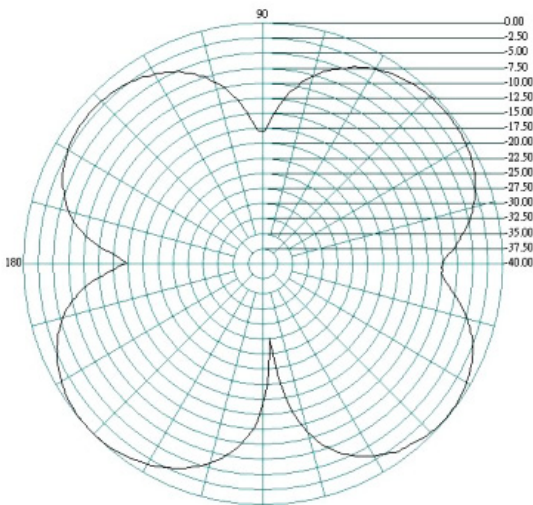

- WiFi, Bluetooth and ZigBee compatible
- Direct device connection
- Omnidirectional radiation
- Strong sturdy/robust design

Delta 26

2G/3G/4G/WiFi and Bluetooth Hinged Antenna

Electrical Specifications

Impedance:	50 Ohm
Gain:	700 - 960MHz 0dBi 1700 - 2700MHz 2dBi
VSWR:	≤3.6:1
Frequency:	700-960 / 1700-2700MHz
Max Power:	50W
Polarization:	Vertical

Mechanical Specifications

Dimensions:	L200 x W13.7mm Ø
Connector:	SMA Plug
Mounting method:	Direct Connect

VSWR

Delta 26

2G/3G/4G/WiFi and Bluetooth Hinged Antenna

Return Loss

Radiation Patterns

E Plane
0.7 GHz

H Plane

Delta 26

2G/3G/4G/WiFi and Bluetooth Hinged Antenna

E Plane

0.8 GHz

H Plane

0.9 GHz

Delta 26