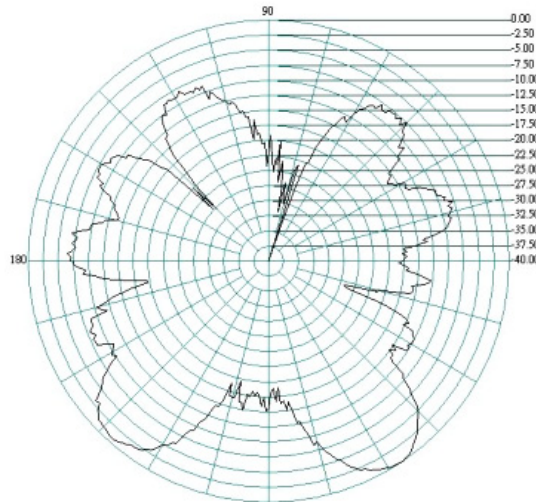

2G/3G/4G/WiFi and Bluetooth Hinged Antenna

E Plane 1.7 GHz

H Plane

1.8 GHz

Delta 26

2G/3G/4G/WiFi and Bluetooth Hinged Antenna

E Plane 1.9 GHz

H Plane

2.1 GHz

Delta 26

2G/3G/4G/WiFi and Bluetooth Hinged Antenna

E Plane

2.2 GHz

H Plane

2.4 GHz

Delta 26

2G/3G/4G/WiFi and Bluetooth Hinged Antenna

E Plane
2.5 GHz

H Plane

2.6 GHz

Delta 26

2G/3G/4G/WiFi and Bluetooth Hinged Antenna

E Plane 2.7 GHz

H Plane