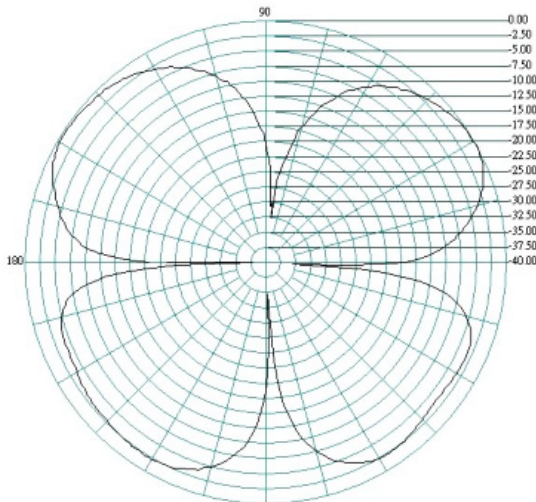

2G/3G/4G/WiFi and Bluetooth Hinged Antenna

E Plane 1.7 GHz

H Plane

1.8 GHz

Delta 26

2G/3G/4G/WiFi and Bluetooth Hinged Antenna

E Plane 1.9 GHz

H Plane

2.1 GHz

Delta 26

2G/3G/4G/WiFi and Bluetooth Hinged Antenna

E Plane

2.2 GHz

H Plane

2.4 GHz

Delta 26

2G/3G/4G/WiFi and Bluetooth Hinged Antenna

E Plane
2.5 GHz

H Plane

2.6 GHz

Delta 26

2G/3G/4G/WiFi and Bluetooth Hinged Antenna

E Plane 2.7 GHz

H Plane