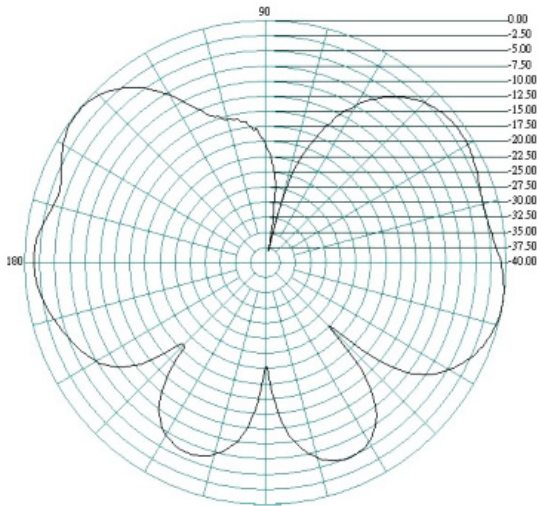

Mechanical Specifications

Dimensions:	L200 x W13.7mm Ø
Connector:	SMA Plug
Mounting method:	Direct Connect

VSWR

Delta 26

2G/3G/4G/WiFi and Bluetooth Hinged Antenna

Return Loss

Radiation Patterns

E Plane
0.7 GHz

H Plane

Delta 26

2G/3G/4G/WiFi and Bluetooth Hinged Antenna

E Plane

0.8 GHz

H Plane

0.9 GHz

Delta 26

2G/3G/4G/WiFi and Bluetooth Hinged Antenna

E Plane 1.7 GHz

H Plane

1.8 GHz

Delta 26

2G/3G/4G/WiFi and Bluetooth Hinged Antenna

E Plane 1.9 GHz

H Plane