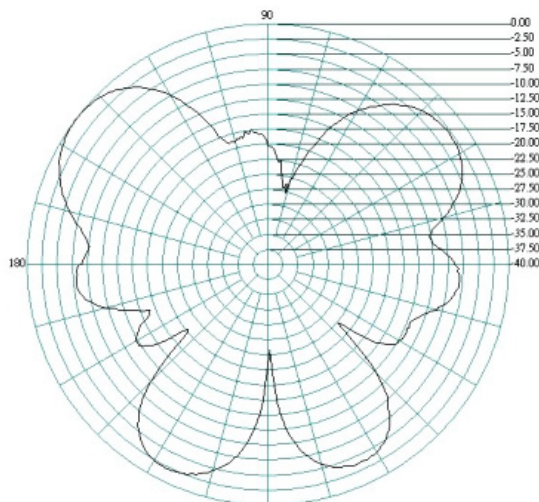

Mechanical Specifications

Dimensions:	L200 x W13.7mm Ø
Connector:	SMA Plug
Mounting method:	Direct Connect

VSWR

Delta 26

2G/3G/4G/WiFi and Bluetooth Hinged Antenna

Return Loss

Radiation Patterns

E Plane
0.7 GHz

H Plane

Delta 26

2G/3G/4G/WiFi and Bluetooth Hinged Antenna

E Plane

0.8 GHz

H Plane

0.9 GHz

Delta 26

2G/3G/4G/WiFi and Bluetooth Hinged Antenna

E Plane 1.7 GHz

H Plane

1.8 GHz

Delta 26

2G/3G/4G/WiFi and Bluetooth Hinged Antenna

E Plane 1.9 GHz

H Plane

2.1 GHz

Delta 26

2G/3G/4G/WiFi and Bluetooth Hinged Antenna

E Plane

2.2 GHz

H Plane

2.4 GHz

Delta 26