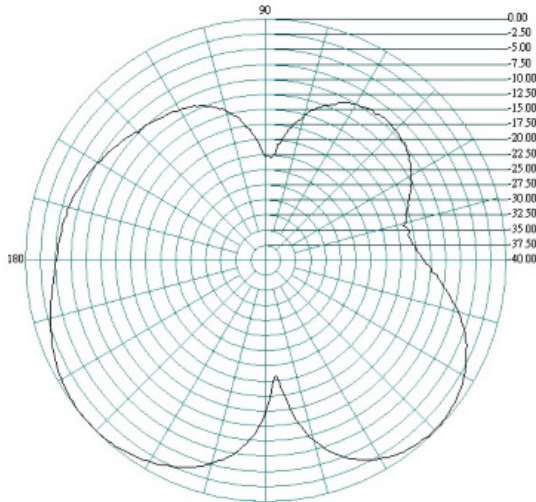

Mechanical Specifications

Dimensions:	L200 x W13.7mm Ø
Connector:	SMA Plug
Mounting method:	Direct Connect

VSWR

Delta 26

2G/3G/4G/WiFi and Bluetooth Hinged Antenna

Return Loss

Radiation Patterns

E Plane
0.7 GHz

H Plane

Delta 26

2G/3G/4G/WiFi and Bluetooth Hinged Antenna

E Plane

0.8 GHz

H Plane

0.9 GHz

Delta 26

2G/3G/4G/WiFi and Bluetooth Hinged Antenna

E Plane 1.7 GHz

H Plane

1.8 GHz

Delta 26

2G/3G/4G/WiFi and Bluetooth Hinged Antenna

E Plane 1.9 GHz

H Plane