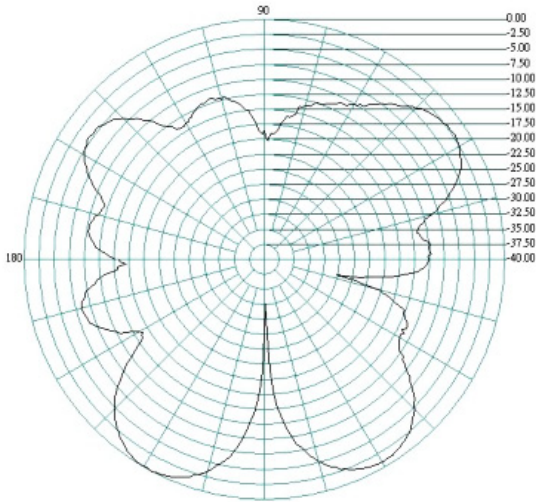

Mechanical Specifications

Dimensions:	L200 x W13.7mm Ø
Connector:	SMA Plug
Mounting method:	Direct Connect

VSWR

Delta 26

2G/3G/4G/WiFi and Bluetooth Hinged Antenna

Return Loss

Radiation Patterns

E Plane
0.7 GHz

2G/3G/4G/WiFi and Bluetooth Hinged Antenna

E Plane 1.7 GHz

H Plane

1.8 GHz

Delta 26

2G/3G/4G/WiFi and Bluetooth Hinged Antenna

E Plane 1.9 GHz

H Plane

2.1 GHz

Delta 26

2G/3G/4G/WiFi and Bluetooth Hinged Antenna

E Plane

2.2 GHz

H Plane

2.4 GHz

Delta 26

2G/3G/4G/WiFi and Bluetooth Hinged Antenna

E Plane
2.5 GHz

H Plane

2.6 GHz

Delta 26

2G/3G/4G/WiFi and Bluetooth Hinged Antenna

E Plane 2.7 GHz

H Plane