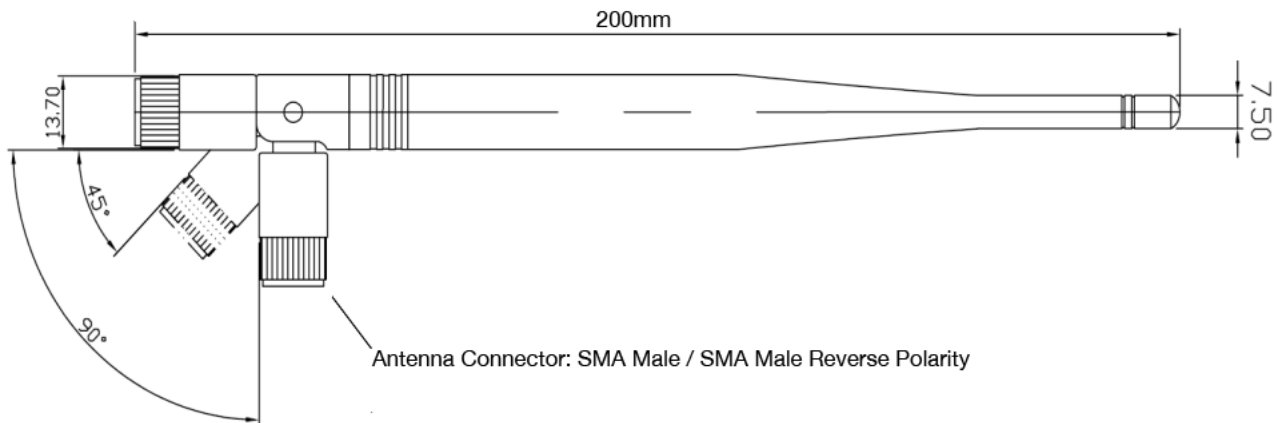

The Delta 26 is a hinged direct connect antenna. This antenna is available with the standard SMA male connector.

The Delta 26 provides the most gain at the higher frequencies for 3G/4G, GPRS, WiFi, Bluetooth and Zigbee applications to help improve signal strength.

- WiFi, Bluetooth and ZigBee compatible
- Direct device connection
- Omnidirectional radiation
- Strong sturdy/robust design

Delta 26

2G/3G/4G/WiFi and Bluetooth Hinged Antenna

Electrical Specifications

Impedance:	50 Ohm
Gain:	700 - 960MHz 0dBi 1700 - 2700MHz 2dBi
VSWR:	≤3.6:1
Frequency:	700-960 / 1700-2700MHz
Max Power:	50W
Polarization:	Vertical

Mechanical Specifications

Dimensions:	L200 x W13.7mm Ø
Connector:	SMA Plug
Mounting method:	Direct Connect

VSWR

Delta 26

2G/3G/4G/WiFi and Bluetooth Hinged Antenna

Return Loss

Radiation Patterns

E Plane
0.7 GHz