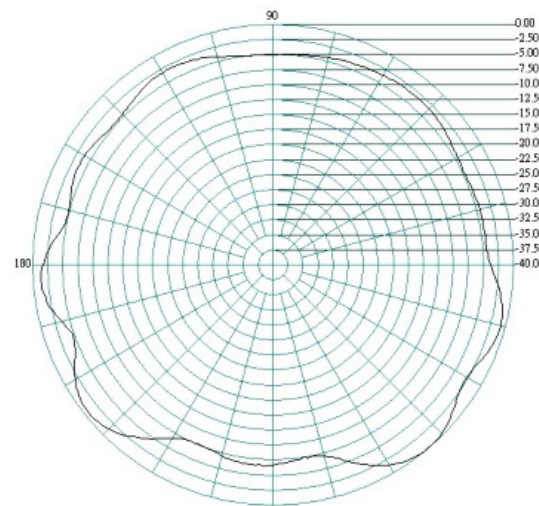

Mechanical Specifications

Dimensions:	L200 x W13.7mm Ø
Connector:	SMA Plug
Mounting method:	Direct Connect

VSWR

Delta 26

2G/3G/4G/WiFi and Bluetooth Hinged Antenna

Return Loss

Radiation Patterns

E Plane
0.7 GHz

H Plane

Delta 26

2G/3G/4G/WiFi and Bluetooth Hinged Antenna

E Plane

0.8 GHz

H Plane

0.9 GHz

Delta 26

2G/3G/4G/WiFi and Bluetooth Hinged Antenna

E Plane 1.7 GHz

H Plane

1.8 GHz

Delta 26

2G/3G/4G/WiFi and Bluetooth Hinged Antenna

E Plane 1.9 GHz

H Plane

2.1 GHz

Delta 26

2G/3G/4G/WiFi and Bluetooth Hinged Antenna

E Plane

2.2 GHz

H Plane

2.4 GHz

Delta 26