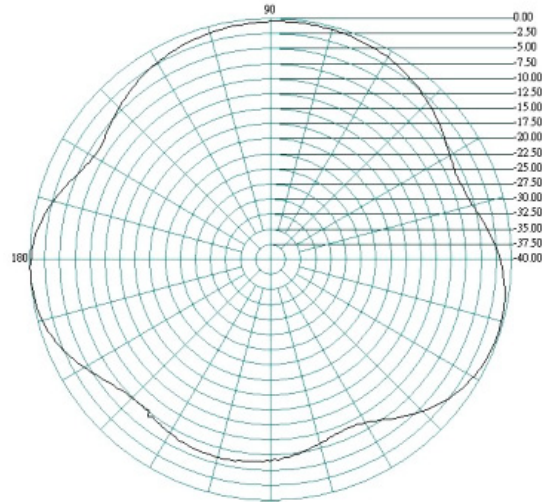

Mechanical Specifications

Dimensions:	L200 x W13.7mm Ø
Connector:	SMA Plug
Mounting method:	Direct Connect

VSWR

Delta 26

2G/3G/4G/WiFi and Bluetooth Hinged Antenna

Return Loss

Radiation Patterns

E Plane
0.7 GHz

H Plane

Delta 26

2G/3G/4G/WiFi and Bluetooth Hinged Antenna

E Plane

0.8 GHz

H Plane

0.9 GHz

Delta 26

2G/3G/4G/WiFi and Bluetooth Hinged Antenna

E Plane 1.7 GHz

H Plane

1.8 GHz

Delta 26

2G/3G/4G/WiFi and Bluetooth Hinged Antenna

E Plane 1.9 GHz

H Plane