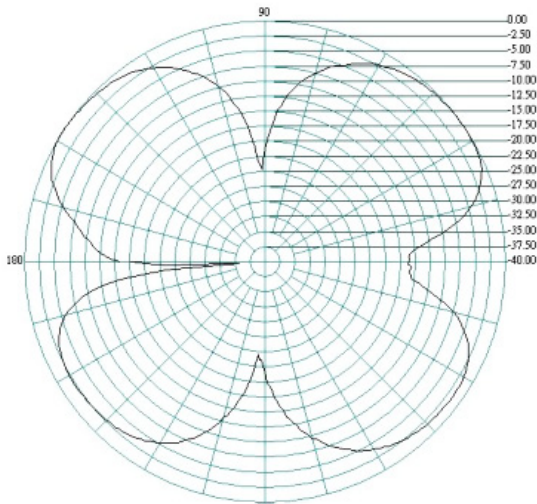

Mechanical Specifications

Dimensions:	L200 x W13.7mm Ø
Connector:	SMA Plug
Mounting method:	Direct Connect

VSWR

Delta 26

2G/3G/4G/WiFi and Bluetooth Hinged Antenna

Return Loss

Radiation Patterns

E Plane
0.7 GHz

2G/3G/4G/WiFi and Bluetooth Hinged Antenna

E Plane 1.7 GHz

H Plane

1.8 GHz

Delta 26

2G/3G/4G/WiFi and Bluetooth Hinged Antenna

E Plane 1.9 GHz

H Plane

2.1 GHz

Delta 26

2G/3G/4G/WiFi and Bluetooth Hinged Antenna

E Plane

2.2 GHz

H Plane

2.4 GHz

Delta 26

2G/3G/4G/WiFi and Bluetooth Hinged Antenna

E Plane
2.5 GHz

H Plane

2.6 GHz

Delta 26

2G/3G/4G/WiFi and Bluetooth Hinged Antenna

E Plane 2.7 GHz

H Plane