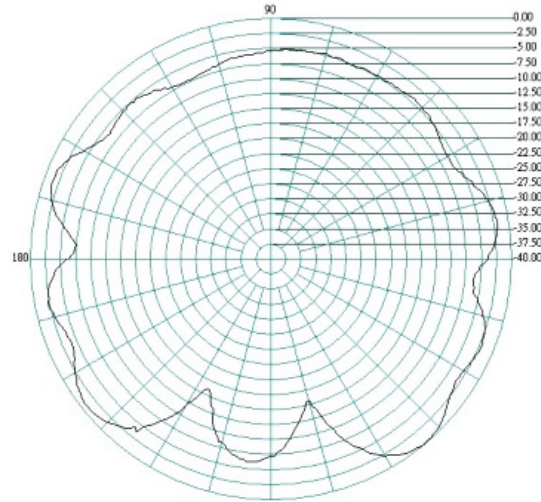

Mechanical Specifications

Dimensions:	L200 x W13.7mm Ø
Connector:	SMA Plug
Mounting method:	Direct Connect

VSWR

Delta 26

2G/3G/4G/WiFi and Bluetooth Hinged Antenna

Return Loss

Radiation Patterns

E Plane
0.7 GHz

H Plane

Delta 26

2G/3G/4G/WiFi and Bluetooth Hinged Antenna

E Plane

0.8 GHz

H Plane

0.9 GHz

Delta 26

2G/3G/4G/WiFi and Bluetooth Hinged Antenna

E Plane 1.7 GHz

H Plane

1.8 GHz

Delta 26

2G/3G/4G/WiFi and Bluetooth Hinged Antenna

E Plane 1.9 GHz

H Plane

2.1 GHz

Delta 26

2G/3G/4G/WiFi and Bluetooth Hinged Antenna

E Plane

2.2 GHz

H Plane

2.4 GHz

Delta 26