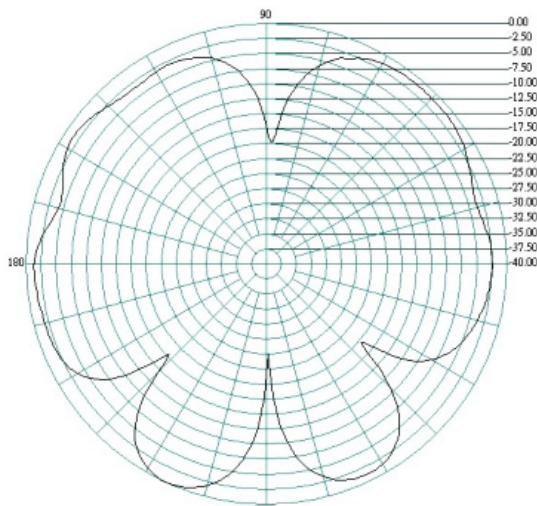

Mechanical Specifications

Dimensions:	L200 x W13.7mm Ø
Connector:	SMA Plug
Mounting method:	Direct Connect

VSWR

Delta 26

2G/3G/4G/WiFi and Bluetooth Hinged Antenna

Return Loss

Radiation Patterns

E Plane
0.7 GHz

H Plane

Delta 26

2G/3G/4G/WiFi and Bluetooth Hinged Antenna

E Plane

0.8 GHz

H Plane

0.9 GHz

Delta 26

2G/3G/4G/WiFi and Bluetooth Hinged Antenna

E Plane 1.7 GHz

H Plane

1.8 GHz

Delta 26

2G/3G/4G/WiFi and Bluetooth Hinged Antenna

E Plane 1.9 GHz

H Plane

2.1 GHz

Delta 26

2G/3G/4G/WiFi and Bluetooth Hinged Antenna

E Plane

2.2 GHz

H Plane

2.4 GHz

Delta 26