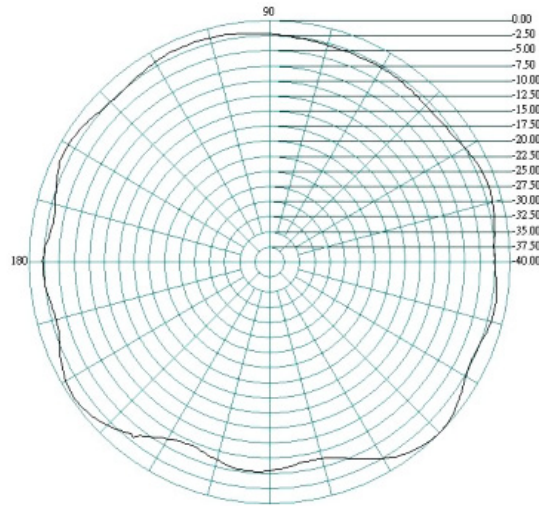

Mechanical Specifications

Dimensions:	L200 x W13.7mm Ø
Connector:	SMA Plug
Mounting method:	Direct Connect

VSWR

Delta 26

2G/3G/4G/WiFi and Bluetooth Hinged Antenna

Return Loss

Radiation Patterns

E Plane
0.7 GHz

H Plane

Delta 26

2G/3G/4G/WiFi and Bluetooth Hinged Antenna

E Plane

0.8 GHz

H Plane

0.9 GHz

Delta 26

2G/3G/4G/WiFi and Bluetooth Hinged Antenna

E Plane 1.7 GHz

H Plane

1.8 GHz

Delta 26

2G/3G/4G/WiFi and Bluetooth Hinged Antenna

E Plane 1.9 GHz

H Plane