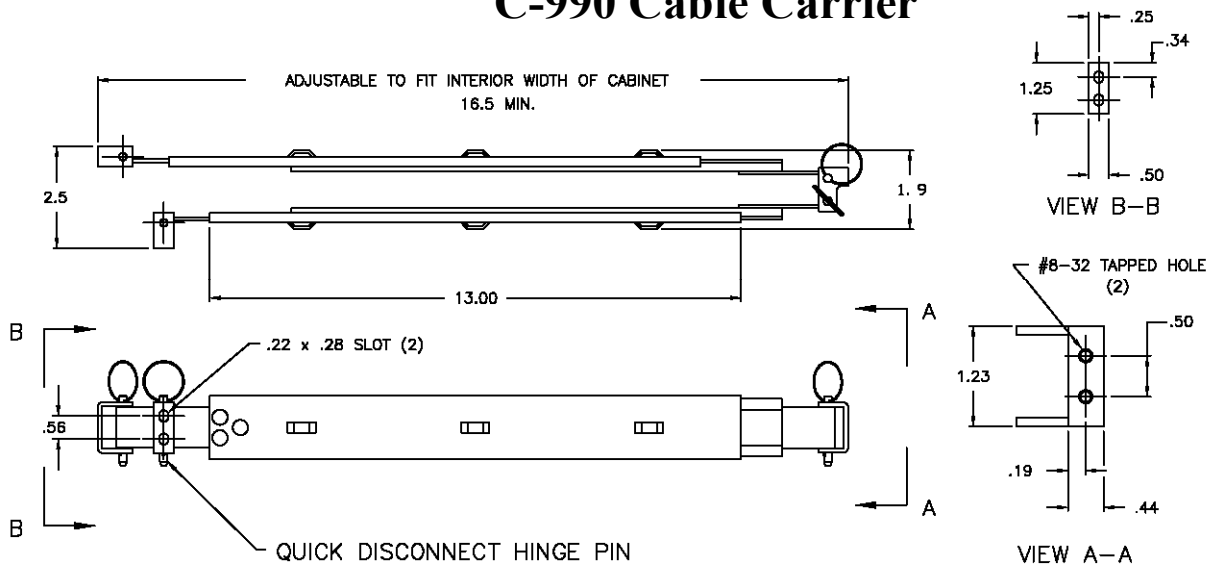

D-329 Cable Carrier

OPEN

Finish: clear zinc commercial plating
 Material: C.R.S.
 Maximum extension: 30"
 To order, specify D-329

CLOSED

C-990 Cable Carrier

OPEN

Finish: clear zinc commercial plating
 Material: C.R.S.
 Maximum extension: 30"
 To order, specify D-990