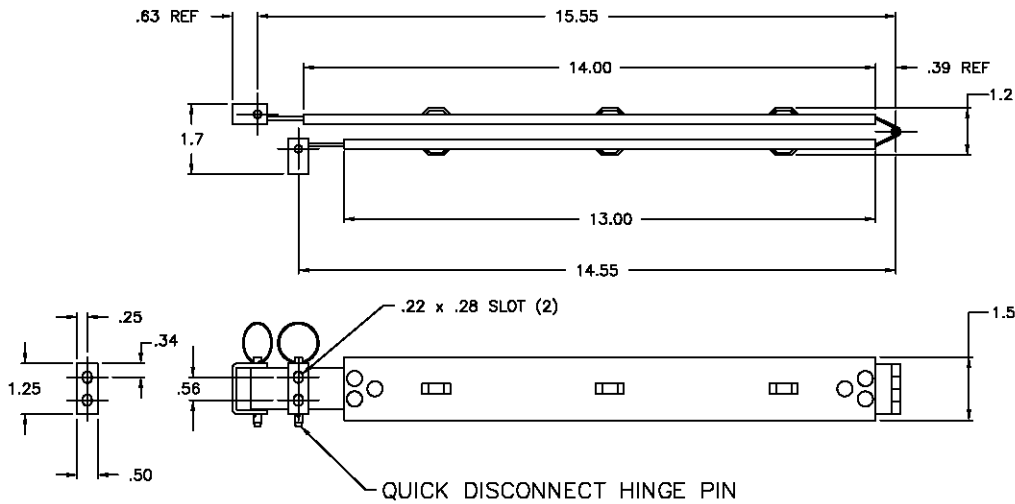

D-329 Cable Carrier

OPEN

Finish: clear zinc commercial plating
 Material: C.R.S.
 Maximum extension: 30"
 To order, specify D-329

CLOSED

C-990 Cable Carrier

OPEN

Finish: clear zinc commercial plating
 Material: C.R.S.
 Maximum extension: 30"
 To order, specify D-990