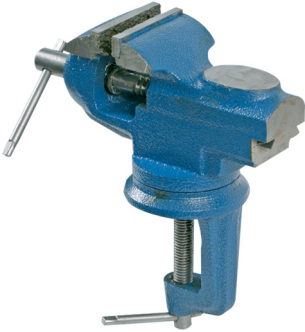

60mm Table Swivel Vice

Specifications:

Jaw Width	: 60mm
Jaw Opening Max.	: 60mm
Vice Jaw Opening Max.	: 60mm
Weight	: 2.3kg

Features:

- Heat treated jaws, 60mm wide & 25mm deep
- Open to 80mm
- Locking swivel base turns through 360°
- Mounting clamp opens up to 45mm
- Paint coated body

Part Number Table

Description	Part Number
Vice, Table Swivel, 60mm	D00099

Important Notice : This data sheet and its contents (the "Information") belong to the members of the Premier Farnell group of companies (the "Group") or are licensed to it. No licence is granted for the use of it other than for information purposes in connection with the products to which it relates. No licence of any intellectual property rights is granted. The Information is subject to change without notice and replaces all data sheets previously supplied. The Information supplied is believed to be accurate but the Group assumes no responsibility for its accuracy or completeness, any error in or omission from it or for any use made of it. Users of this data sheet should check for themselves the Information and the suitability of the products for their purpose and not make any assumptions based on information included or omitted. Liability for loss or damage resulting from any reliance on the Information or use of it (including liability resulting from negligence or where the Group was aware of the possibility of such loss or damage arising) is excluded. This will not operate to limit or restrict the Group's liability for death or personal injury resulting from its negligence. DURATOOL is the registered trademark of the Group. © Premier Farnell plc 2012.