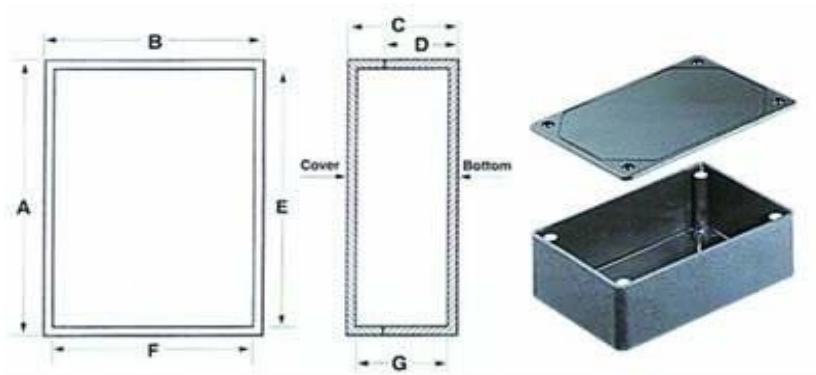

Plastic Boxes

Utilibox Style A_B

Style A

Style B

Design Features:

Available in two versions:

Version 1 Textured finish, optional molded-in mounting bracket.

Version 2: Textured finish, .010" recessed area in lid, optional molded-in mounting bracket.

GASKETED OPTIONS - Style B Only

*ABS Plastic with flammability rating of UL94-5VA and suggested service temperature of -20 degrees C to +70 degrees C.

*Comes with close fitting interlocking lid and assembly hardware.

*Molded-in mounting brackets are provided on catalog numbers having -MB suffix.

*Finish: Black.

Finishes:

UTILIBOX - Style A									
Catalog Number					Int. Dimensions*				Weight (Ozs.)
Textured	Recessed	A	B	C	D	E	F	G	
CU-3281 Check Stock	CUR-3281 Check Stock	4.60"	3.10"	1.87"	1.75"	4.34"	2.84"	1.67"	4.8
CU-3281-MB Check Stock	CUR-3281-MB Check Stock	4.60"	3.10"	1.87"	1.75"	4.34"	2.84"	1.67"	5.3
CU-3282 Check Stock	CUR-3282 Check Stock	4.60"	4.60"	2.37"	2.25"	4.34"	4.34"	2.17"	6.8
CU-3282-MB Check Stock	CUR-3282-MB Check Stock	4.60"	4.60"	2.37"	2.25"	4.34"	4.34"	2.17"	7.3
CU-3283 Check Stock	CUR-3283 Check Stock	6.10"	4.60"	2.37"	2.25"	5.84"	4.34"	2.17"	8.8
CU-3283-MB Check Stock	CUR-3283-MB Check Stock	6.10"	4.60"	2.37"	2.25"	5.84"	4.34"	2.17"	9.3
CU-3284 Check Stock	CUR-3284 Check Stock	7.60"	4.60"	2.37"	2.25"	7.34"	4.34"	2.17"	10.8
CU-3284-MB Check Stock	CUR-3284-MB Check Stock	7.60"	4.60"	2.37"	2.25"	7.34"	4.34"	2.17"	11.3
CU-3285 Check Stock	CUR-3285 Check Stock	8.25"	5.15"	3.12"	3.00"	7.99"	4.89"	2.92"	16.0
CU-3285-MB Check Stock	CUR-3285-MB Check Stock	8.25"	5.15"	3.12"	3.00"	7.99"	4.89"	2.92"	16.5
CU-3286 Check Stock	CUR-3286 Check Stock	10.15"	6.15"	3.13"	3.00"	7.95"	5.75"	2.90"	21.0
CU-3286-MB Check Stock	CUR-3286-MB Check Stock	10.15"	6.15"	3.13"	3.00"	7.95"	5.75"	2.90"	21.0
CU-3287	CUR-3287	6.10"	4.60"	1.37"	1.25"	5.84"	4.34"	1.17"	5.9