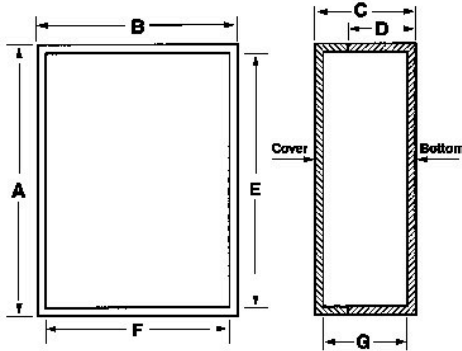

Plastic Boxes  
**Utilibox**  
**Style L**

[Click on Image for Larger View](#)

Bud Utilibox is the ultimate value in plastic utility boxes. Now available in a variety of styles and sizes. Contact BUD factory for optional colors, material, EMI/RFI shielding and custom modification.

### Design Features

- Flame retardant ABS plastic with UL 94V-O flammability rating. Suggested service temperature -20 degrees C to +70 degrees C.
- Comes with close fitting interlocking screw-on and assembly hardware.
- Horizontal PCB mounting bosses.
- Molded-in mounting brackets are provided on catalog numbers having -MB suffix.
- Finish: Fine Textured Black -- well suited for silk-screening or pad printing. Special colors available on request.

Utilibox Style L									
Catalog Number	Drawings	External Dimensions (Inches)				Internal Dimensions (Inches)			Weight (Ozs.)
		A	B	C	D	E*	F*	G*	
CU-1931-MB	N/A	3.12"	2.10"	1.08"	1.00"	2.90"	1.90"	.93"	N/A
CU-1933-MB	N/A	3.12"	2.13"	1.58"	1.50"	2.90"	1.90"	1.43"	N/A
CU-1935-MB	N/A	3.11"	3.10"	.95"	.88"	2.90"	2.90"	.79"	N/A
CU-1937-MB	N/A	3.11"	3.13"	1.56"	1.49"	2.90"	2.90"	1.40"	N/A

\* Reference only - Request drawing for internal configuration and dimensions.  
N/A -- Contact factory.