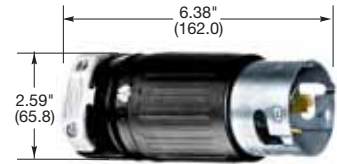

50 Ampere, 125/250, 3Ø 250 Volts and 3Ø 480 Volts AC

3 Pole, 4 Wire Grounding

Plugs, Flanged Inlets, Connector Bodies and Receptacles

IP20
SUITABILITY

Plugs

Description	Cord Dia.	Catalog Numbers		
Nylon cover, thermoplastic polyester interior.	.920" - 1.2" (23.68-30.48)	CS6365C	CS8365C	CS8165C

Accessories on page B-60.

CS6365C