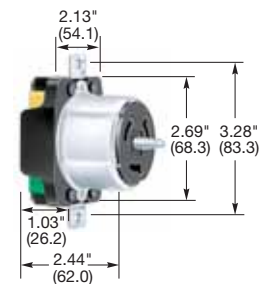

50 Ampere, 125/250, 3Ø 250 Volts and 3Ø 480 Volts AC

3 Pole, 4 Wire Grounding

Plugs, Flanged Inlets, Connector Bodies and Receptacles

IP20
SUITABILITY

Plugs

Description	Cord Dia.	Catalog Numbers		
Nylon cover, thermoplastic polyester interior.	.920" - 1.2" (23.68-30.48)	CS6365C	CS8365C	CS8165C

Accessories on page B-60.

Flanged Inlets

Description	Catalog Numbers		
Zinc plated steel casing, thermoplastic polyester interior.	CS6375	CS8375	CS8175

IP20
SUITABILITY

Connector Bodies

Description	Cord Dia.	Catalog Numbers		
Nylon cover, thermoplastic polyester interior.	.920" - 1.2" (23.68-30.48)	CS6364C	CS8364C	CS8164C

Accessories on page B-60.

Receptacles

Description	Catalog Numbers		
Black melamine.	CS6369	CS8369	CS8169

Accessories on page B-60.

CS6369