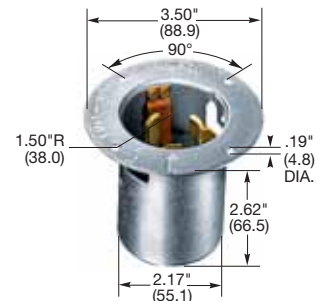

# 50 Ampere, 125/250, 3Ø 250 Volts and 3Ø 480 Volts AC

3 Pole, 4 Wire Grounding

Plugs, Flanged Inlets, Connector Bodies and Receptacles

**IP20**  
SUITABILITY

50A  
125/250V  
UL/CSA

50A 3Ø  
250V AC  
UL/CSA

## Plugs

| Description                                    | Cord Dia.                     | Catalog Numbers |         |         |
|--|-------------------------------|-----------------|---------|---------|
| Nylon cover, thermoplastic polyester interior. | .920" - 1.2"<br>(23.68-30.48) | CS6365C         | CS8365C | CS8165C |

## Flanged Inlets

| Description   | Catalog Numbers |        |        |
|---|-----------------|--------|--------|
| Zinc plated steel casing, thermoplastic polyester interior. | CS6375          | CS8375 | CS8175 |

## Connector Bodies

| Description                                    | Cord Dia.                     | Catalog Numbers |         |         |
|--|-------------------------------|-----------------|---------|---------|
| Nylon cover, thermoplastic polyester interior. | .920" - 1.2"<br>(23.68-30.48) | CS6364C         | CS8364C | CS8164C |