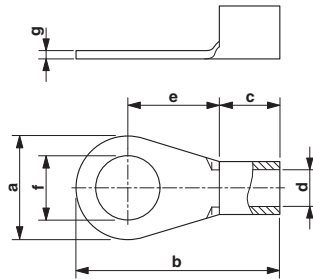

Approval details

EAC

EAC

Drawings

Ring cable lug - C-RC 25/M8 DIN - 3240101

Dimensional drawing

Phoenix Contact 2016 © - all rights reserved
<http://www.phoenixcontact.com>

PHOENIX CONTACT GmbH & Co. KG
Flachsmarktstr. 8
32825 Blomberg
Germany
Tel. +49 5235 300
Fax +49 5235 3 41200
<http://www.phoenixcontact.com>