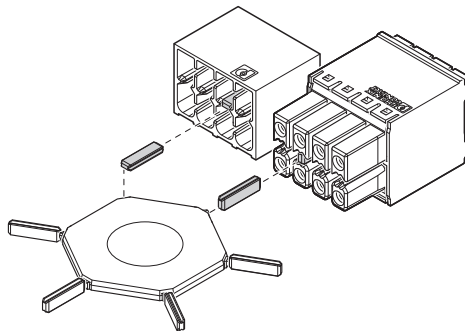

Coding profile - CP-DMC 1,5 NAT - 1790647

Classifications

UNSPSC

UNSPSC 12.01	39121409
UNSPSC 13.2	39121409

Drawings

Schematic diagram

Phoenix Contact 2016 © - all rights reserved
<http://www.phoenixcontact.com>

PHOENIX CONTACT GmbH & Co. KG
Flachsmarktstr. 8
32825 Blomberg
Germany
Tel. +49 5235 300
Fax +49 5235 3 41200
<http://www.phoenixcontact.com>