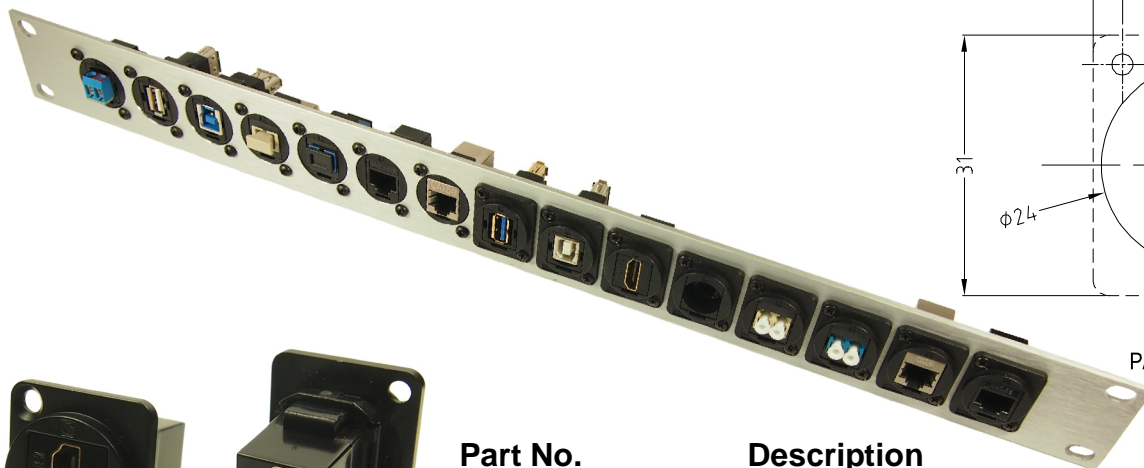

CLIFF

BLACK METAL FEEDTHROUGH CONNECTORS FT Series

The Black Metal FT Series of true feed through connectors are perfect for developing custom I/O configurations for wall-plates, rack panels, etc. ALL fit within a standard XLR panel cutout, and use common cabling for front and back connections. No soldering, no punch terminations, just use the standard cable for that particular connector style. Mount from the front or back, low rear profile accommodates the tightest “behind the panel” spaces. Available in a wide variety of styles. The frame has a matt black finish.

Part No.
CP30200GMB

Description
HDMI A Female to HDMI A, Gold Plated, CSK hole.

Part No.
CP30203NMB

Description
USB 2.0 B to USB 2.0 B, CSK hole.

Part No.
CP30204NMB

Description
USB 3.0 B to USB 3.0 B, CSK hole.

Description
USB 2.0 A to USB 2.0 A, CSK hole.

Part No.
CP30209NMB

Description
USB 2.0 A to USB 2.0 B, CSK hole.

Part No.
CP30210NMB

Description
USB 3.0 A to USB 3.0 B, CSK hole.

Part No.
CP30211MB

Description
USB C Female to Male, CSK hole.

NEW

Part No.
CP30212MB

Description
Dual USB C Female to Male, CSK hole.

NEW

Part No.
CP30213MB

Description
LC Duplex SM adaptor, CSK Hole

Part No.
CP30214MB

Description
LC Duplex MM, CSK Hole