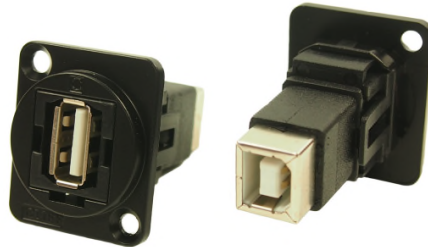

CLIFF

BLACK METAL FEEDTHROUGH CONNECTORS FT Series

The Black Metal FT Series of true feed through connectors are perfect for developing custom I/O configurations for wall-plates, rack panels, etc. ALL fit within a standard XLR panel cutout, and use common cabling for front and back connections. No soldering, no punch terminations, just use the standard cable for that particular connector style. Mount from the front or back, low rear profile accommodates the tightest “behind the panel” spaces. Available in a wide variety of styles. The frame has a matt black finish.

Part No.
CP30200GMB

Description
HDMI A Female to HDMI A, Gold Plated, CSK hole.

Part No.
CP30203NMB

Description
USB 2.0 B to USB 2.0 B, CSK hole.

Part No.
CP30204NMB

Description
USB 3.0 B to USB 3.0 B, CSK hole.

Part No.
CP30205NMB

Description
USB 3.0 A to USB 3.0 A, CSK hole.

Part No.
CP30206NMB

Description
USB 3.0 B to USB 3.0 A, CSK hole.

Part No.
CP30207NMB

Description
USB 2.0 B to USB 2.0 A, CSK hole.

Part No.
CP30208NMB

Description
USB 2.0 A to USB 2.0 A, CSK hole.

Part No.
CP30209NMB

Description
USB 2.0 A to USB 2.0 B, CSK hole.

Part No.
CP30210NMB

Description
USB 3.0 A to USB 3.0 B, CSK hole.

Part No.
CP30211MB

Description
USB C Female to Male, CSK hole.