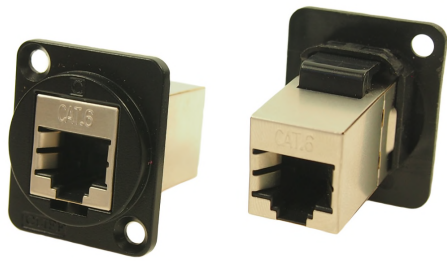

Part No.
CP30222SMB

Description
FTP Cat6 RJ45-RJ45, Shielded, CSK Hole