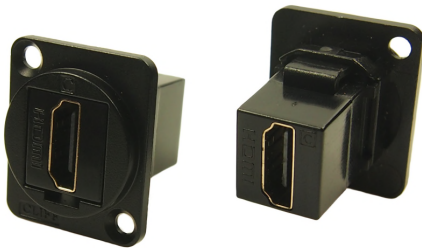

CLIFF

BLACK METAL FEEDTHROUGH CONNECTORS FT Series

The Black Metal FT Series of true feed through connectors are perfect for developing custom I/O configurations for wall-plates, rack panels, etc. ALL fit within a standard XLR panel cutout, and use common cabling for front and back connections. No soldering, no punch terminations, just use the standard cable for that particular connector style. Mount from the front or back, low rear profile accommodates the tightest “behind the panel” spaces. Available in a wide variety of styles. The frame has a matt black finish.

Part No.
CP30200GMB

Description
HDMI A Female to HDMI A, Gold Plated, CSK hole.

Part No.
CP30203NMB

Description
USB 2.0 B to USB 2.0 B, CSK hole.

Part No.
CP30204NMB

Description
USB 3.0 B to USB 3.0 B, CSK hole.

NEW

Part No.
CP30212MB

Description
Dual USB C Female to Male, CSK hole.

NEW

Part No.
CP30213MB

Description
LC Duplex SM adaptor, CSK Hole

Part No.
CP30214MB

Description
LC Duplex MM, CSK Hole