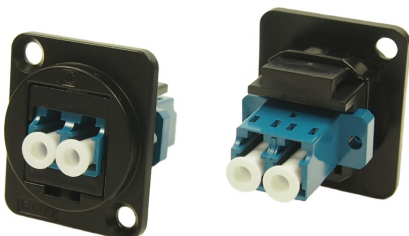

CLIFF

BLACK METAL FEEDTHROUGH CONNECTORS FT Series

The Black Metal FT Series of true feed through connectors are perfect for developing custom I/O configurations for wall-plates, rack panels, etc. ALL fit within a standard XLR panel cutout, and use common cabling for front and back connections. No soldering, no punch terminations, just use the standard cable for that particular connector style. Mount from the front or back, low rear profile accommodates the tightest “behind the panel” spaces. Available in a wide variety of styles. The frame has a matt black finish.

Description
USB 2.0 A to USB 2.0 A, CSK hole.

Part No.
CP30209NMB

Description
USB 2.0 A to USB 2.0 B, CSK hole.

Part No.
CP30210NMB

Description
USB 3.0 A to USB 3.0 B, CSK hole.

Part No.
CP30211MB

Description
USB C Female to Male, CSK hole.

NEW

Part No.
CP30212MB

Description
Dual USB C Female to Male, CSK hole.

NEW

Part No.
CP30213MB

Description
LC Duplex SM adaptor, CSK Hole

Part No.
CP30214MB

Description
LC Duplex MM, CSK Hole

Part No.
CP30220SMB

Description
FTP Cat5e RJ45-RJ45, Shielded, CSK Hole

Part No.
CP30222MB

Description
UTP Cat6 RJ45-RJ45, CSK Hole

For further information, contact sales@cliffuk.co.uk

Cliff Electronic Components Limited