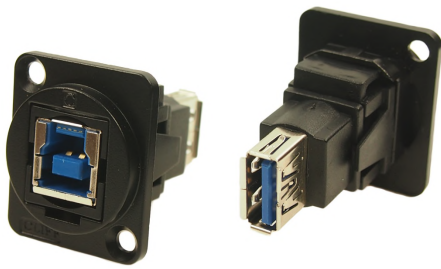

CLIFF

BLACK METAL FEEDTHROUGH CONNECTORS FT Series

The Black Metal FT Series of true feed through connectors are perfect for developing custom I/O configurations for wall-plates, rack panels, etc. ALL fit within a standard XLR panel cutout, and use common cabling for front and back connections. No soldering, no punch terminations, just use the standard cable for that particular connector style. Mount from the front or back, low rear profile accommodates the tightest “behind the panel” spaces. Available in a wide variety of styles. The frame has a matt black finish.

Part No.
CP30200GMB

Description
HDMI A Female to HDMI A, Gold Plated, CSK hole.

Part No.
CP30203NMB

Description
USB 2.0 B to USB 2.0 B, CSK hole.

Part No.
CP30204NMB

Description
USB 3.0 B to USB 3.0 B, CSK hole.

Part No.
CP30205NMB

Description
USB 3.0 A to USB 3.0 A, CSK hole.

Part No.
CP30206NMB

Description
USB 3.0 B to USB 3.0 A, CSK hole.

Part No.
CP30207NMB

Description
USB 2.0 B to USB 2.0 A, CSK hole.

Part No.
CP30208NMB

NEW

Part No.
CP30212MB

Description
Dual USB C Female to Male, CSK hole.

NEW

Part No.
CP30213MB

Description
LC Duplex SM adaptor, CSK Hole

Part No.
CP30214MB

Description
LC Duplex MM, CSK Hole