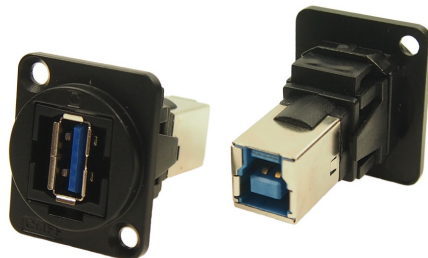

CLIFF

BLACK METAL FEEDTHROUGH CONNECTORS FT Series

The Black Metal FT Series of true feed through connectors are perfect for developing custom I/O configurations for wall-plates, rack panels, etc. ALL fit within a standard XLR panel cutout, and use common cabling for front and back connections. No soldering, no punch terminations, just use the standard cable for that particular connector style. Mount from the front or back, low rear profile accommodates the tightest “behind the panel” spaces. Available in a wide variety of styles. The frame has a matt black finish.

Part No.
CP30200GMB

Description
HDMI A Female to HDMI A, Gold Plated, CSK hole.

Part No.
CP30203NMB

Description
USB 2.0 B to USB 2.0 B, CSK hole.

Part No.
CP30204NMB

Description
USB 3.0 B to USB 3.0 B, CSK hole.

Part No.
CP30205NMB

Description
USB 3.0 A to USB 3.0 A, CSK hole.

Part No.
CP30206NMB

Description
USB 3.0 B to USB 3.0 A, CSK hole.

Part No.
CP30207NMB

Description
USB 2.0 B to USB 2.0 A, CSK hole.

Part No.
CP30208NMB

Description
USB 2.0 A to USB 2.0 A, CSK hole.

Part No.
CP30209NMB

Description
USB 2.0 A to USB 2.0 B, CSK hole.

Part No.
CP30210NMB

Description
USB 3.0 A to USB 3.0 B, CSK hole.

Part No.
CP30211MB

Description
USB C Female to Male, CSK hole.