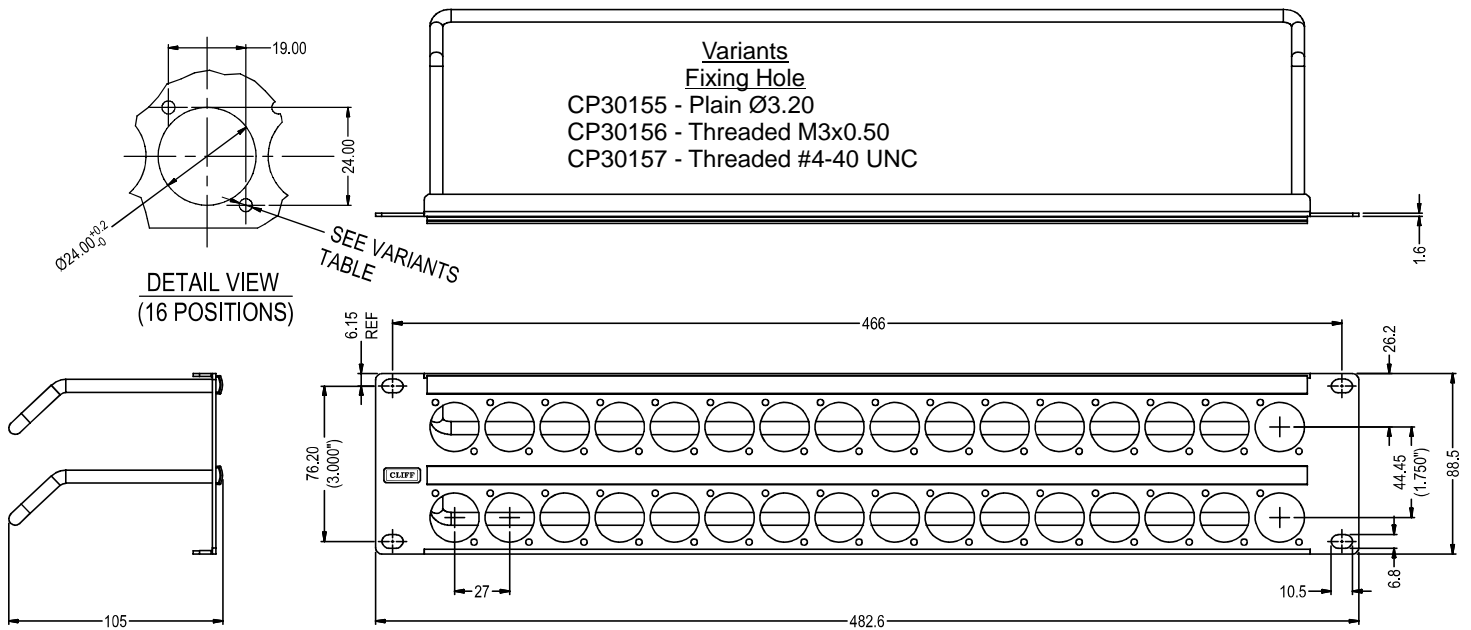

CLIFF

2U PANELS

32 holes of Ø24mm with cable bars and label strips
 Material: Steel, black powder coat finish.

- VARIANTS**
- CP30155** - 2U PANEL WITH PLAIN HOLES
 - CP30156** - 2U PANEL WITH M3 HOLES
 - CP30157** - 2U PANEL WITH 4-40 HOLES