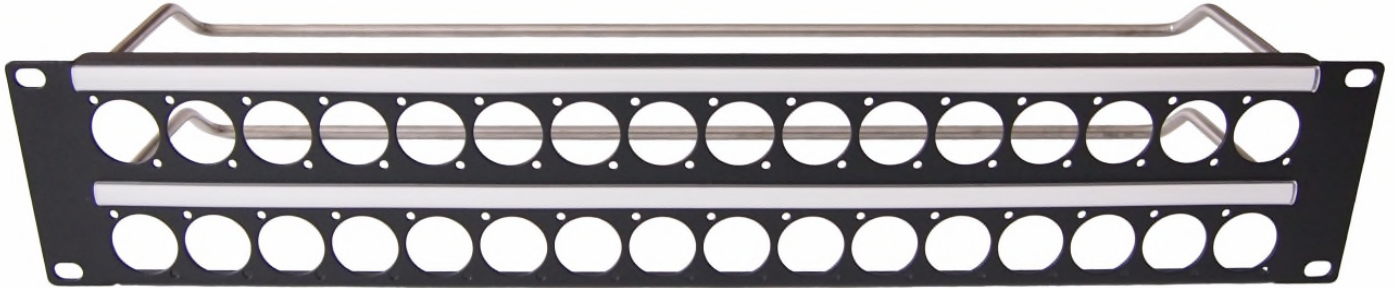

CLIFF

2U PANELS

32 holes of Ø24mm with cable bars and label strips
 Material: Steel, black powder coat finish.

- VARIANTS**
- CP30155** - 2U PANEL WITH PLAIN HOLES
 - CP30156** - 2U PANEL WITH M3 HOLES
 - CP30157** - 2U PANEL WITH 4-40 HOLES