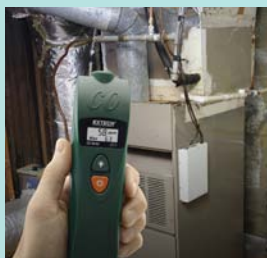

CO15 Carbon Monoxide (CO) Meter

Check CO levels up to 999ppm with the push of a button using Model CO15. An audible alarm indicator will continuously beep starting at 25ppm (preset warning level - value can be adjusted) and the display will flash until the CO level goes down to normal range. A backlight on the display can be used for low light areas. The meter comes complete with batteries, wrist strap, and pouch.

Applications:

- Ambient air safety checks on residential appliances
- HVAC service on furnaces and hot water heaters
- Home inspections
- Industrial environments where the accumulation of CO is possible

Features

- Dual LCD simultaneously displays Carbon Monoxide (CO) level and maximum CO reading taken from when the meter was powered on
- Long life electrochemical sensor
- Adjustable CO warning level at 25, 30, 35, 45, 50, 70, 100 and 200ppm (alarm is preset to 25ppm)
- Audible alarm when CO level reaches the warning set point level
- Choose from 3 calibration points: 0 (preset), 100, and 500ppm
- Backlit display feature for easy viewing in dimly lit areas
- Auto power off after 15 minutes
- Low battery indicator
- Complete with 3 AAA batteries, wrist strap and pouch