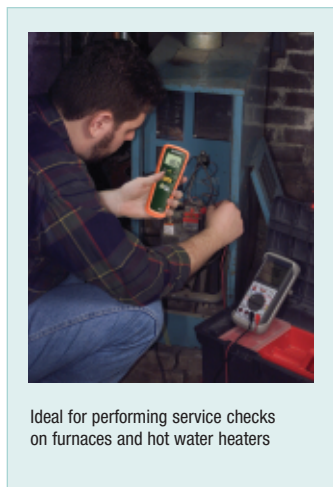

Carbon Monoxide (CO) Meter

✓ Air Safety Checks in all environments
Up to 1000ppm

Features:

- Ergonomic pocket size housing
- One button operation
- Easy to read 1999 count backlit displays CO levels from 0 to 1000ppm
- Audible alarm starting at 35ppm with continuous beeping when above 200ppm
- Backlight for low light conditions
- Max Hold and Data hold buttons
- Auto Power off
- Complete with 9V battery, protective rubber holster, and carrying case

Applications:

- Ambient air safety checks on residential appliances
- HVAC service on furnaces and hot water heaters
- Home inspections
- Industrial environments where the accumulation of CO is possible

Specifications	
Range	0 to 1000ppm
Resolution	1ppm
Accuracy	5% or ±10ppm
Sensor Type	Stabilized electrochemical gas specific (CO)
Sensor Life	3 years (typical)
Power	one 9V battery
Dimensions	6.3 x 2.2 x 1.57" (160 x 56 x 40mm)
Weight	6.35oz (180g)