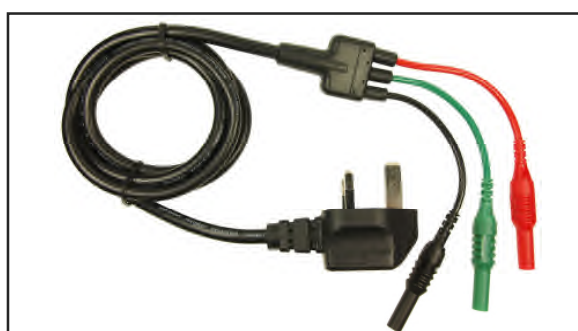

FCR29940

UK Mains Plug to 3x4mm Plugs (Black / Green / Red).
Coloured flying leads
Length : 1.5m
Packed in poly bag.

For further information, contact: sales@cliffuk.co.uk