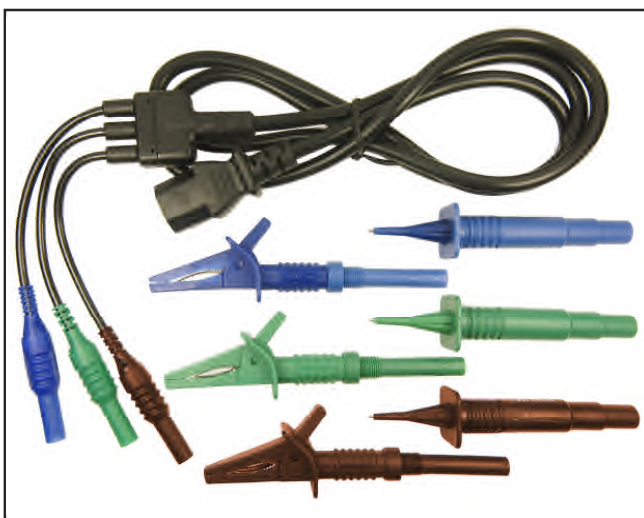

### IEC Plug 220-240V Test Leadsets with 3 flying leads

Conforms to IEC 61010.

*CAT RATINGS MARKED ON COMPONENTS AND CABLES.*

All 4mm Plugs shrouded and touchproof. Hot Conditon variants available.

#### CIH29920

IEC to 3x4mm Plugs (Blue / Green / Brown)

Length : 1.5m

Packed in plastic wallet.

#### CIH29922

IEC to 3x4mm Plugs (Blue / Green / Brown)

Length : 1.5m

3 x Unfused Push fit Probes

3 x Push fit Croc Clips

Packed in plastic wallet.

#### CIH29925

IEC to 3x4mm Plugs (Blue / Green / Brown)

Length : 1.5m

3 x Fused Probes

3 x Screw fit Croc Clips.

Packed in plastic wallet.

For further information, contact: [sales@cliffuk.co.uk](mailto:sales@cliffuk.co.uk)