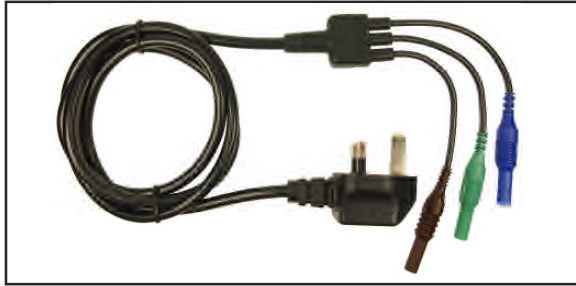

#### CIH29922

IEC to 3x4mm Plugs (Blue / Green / Brown)

Length : 1.5m

3 x Unfused Push fit Probes

3 x Push fit Croc Clips

Packed in plastic wallet.

#### CIH29925

IEC to 3x4mm Plugs (Blue / Green / Brown)

Length : 1.5m

3 x Fused Probes

3 x Screw fit Croc Clips.

Packed in plastic wallet.

For further information, contact: [sales@cliffuk.co.uk](mailto:sales@cliffuk.co.uk)

# UK 13amp Plug 240V Mains Test Leadsets with 3 flying leads

Conforms to IEC 61010.

*CAT RATINGS MARKED ON COMPONENTS AND CABLES.*

All 4mm Plugs shrouded and touchproof. Hot Conditon variants available.

## CIH29930

UK Mains Plug to 3x4mm Plugs (Blue / Green / Brown)  
Length : 1.5m