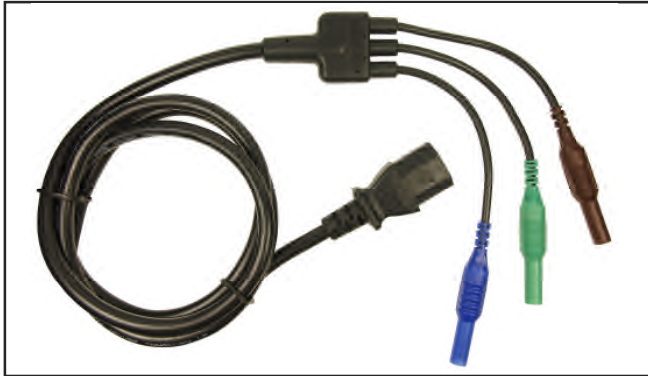

### IEC Plug 220-240V Test Leadsets with 3 flying leads

Conforms to IEC 61010.

*CAT RATINGS MARKED ON COMPONENTS AND CABLES.*

All 4mm Plugs shrouded and touchproof. Hot Conditon variants available.

#### CIH29920

IEC to 3x4mm Plugs (Blue / Green / Brown)

Length : 1.5m

Packed in plastic wallet.

#### CIH29922

IEC to 3x4mm Plugs (Blue / Green / Brown)

Length : 1.5m

3 x Unfused Push fit Probes

3 x Push fit Croc Clips

Packed in plastic wallet.

#### CIH29925

IEC to 3x4mm Plugs (Blue / Green / Brown)

Length : 1.5m

3 x Fused Probes

3 x Screw fit Croc Clips.

Packed in plastic wallet.

For further information, contact: [sales@cliffuk.co.uk](mailto:sales@cliffuk.co.uk)