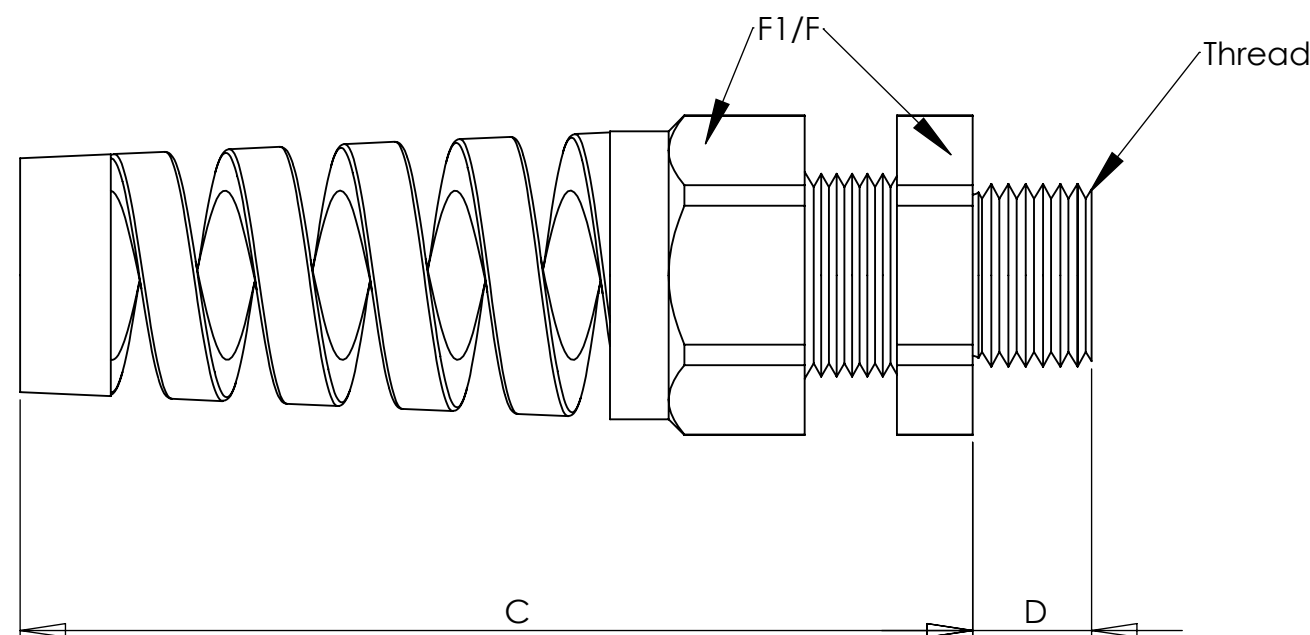

SPECIFICATIONS:

Pressure rating:
150 PSIG (10 BAR) NEMA 4x and 6
(Submersible) IP 68

Materials:
Body & Dome Nut: Nylon 6/6
Form Seal: Buna-N
Optional O-Ring: Buna-N

Operating Temperature:
-40°F to 212°F (-40°C to 100°C)
Short Term: 248°F (120°C)

PART NUMBERS				CABLE RANGE	THREAD TYPE AND SIZE For thread specs see page 29	DIMENSIONS INCHES (MM)				
Dome Fittings		Flex Fittings				A Clearance Hole	B Body Length Dome	C Body Length Flex	D Thread Length	F ₁ /F Wrenching Flats
Black	Gray	Black	Gray	inches (mm)						
CD07GA-BK CD07GR-BK	CD07GA-GY CD07GR-GY	CF07GA-BK CF07GR-BK	CF07GA-GY CF07GR-GY	.16 - .31 (4 - 8) .08 - .24 (2 - 6)	PG 7 1/4" NPT	.49 (12.5)	.87 (22)	2.48 (63)	.31 (8)	.75 (19)
CD09GA-BK CD09GR-BK	CD09GA-GY CD09GR-GY	CF09GA-BK CF09GR-BK	CF09GA-GY CF09GR-GY	.20 - .39 (5 - 10) .11 - .27 (3 - 7)	PG 9	.60 (15.2)	.98 (25)	3.07 (78)	.31 (8)	.87 (22)
CD11GA-BK CD11GR-BK	CD11GA-GY CD11GR-GY	CF11GA-BK CF11GR-BK	CF11GA-GY CF11GR-GY	.24 - .47 (6 - 12) .20 - .35 (5 - 9)	PG 11	.73 (18.5)	.94 (24)	3.54 (90)	.31 (8)	.94 (24)
CD13GA-BK CD13GR-BK	CD13GA-GY CD13GR-GY	CF13GA-BK CF13GR-BK	CF13GA-GY CF13GR-GY	.39 - .55 (10 - 14) .27 - .47 (7 - 12)	PG 13.5	.80 (20.3)	1.10 (28)	3.94 (100)	.35 (9)	1.06 (27)
CD16GA-BK CD16GR-BK	CD16GA-GY CD16GR-GY	CF16GA-BK CF16GR-BK	CF16GA-GY CF16GR-GY	.51 - .71 (13 - 18) .35 - .63 (9 - 16)	PG 16	.88 (22.3)	1.22 (31)	4.49 (114)	.39 (10)	1.30 (33)

NOTES:

- 1) GENERAL DIMENSIONS DRAWINGS.
- 2) DIMENSIONS [] ARE IN INCHES.
- 3) DIMENSIONS NOTED ARE FOR REFERENCE ONLY.

Third angle projection

14853 HINDSDALE AVE, SUITE D
CENTENNIAL, CO 80112-4240, USA
TEL: +1-303-699-1135
TOLL FREE: +1-800-456-9012
E MAIL: info@sealconusa.com,
WEBSITE: www.sealconusa.com