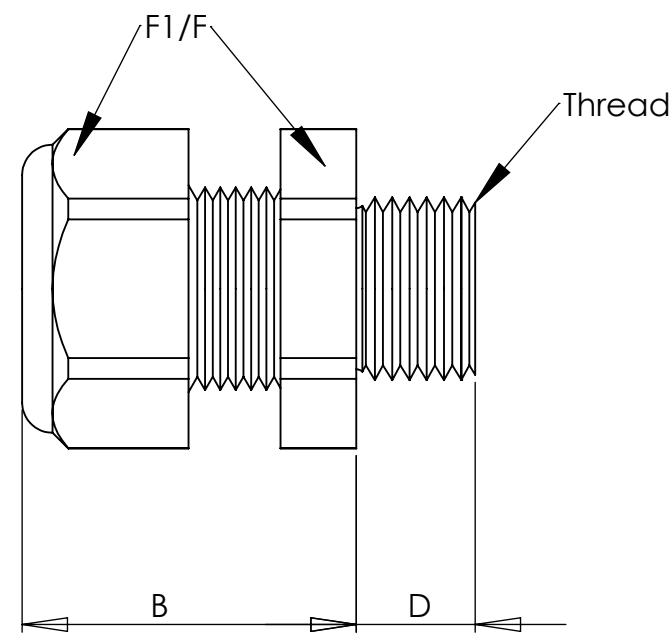

SPECIFICATIONS:

Pressure rating:
150 PSIG (10 BAR) NEMA 4x and 6
(Submersible) IP 68

Materials:
Body & Dome Nut: Nylon 6/6
Form Seal: Buna-N
Optional O-Ring: Buna-N

Operating Temperature:
-40°F to 212°F (-40°C to 100°C)
Short Term: 248°F (120°C)

PART NUMBERS				CABLE RANGE	THREAD TYPE AND SIZE For thread specs see page 29	DIMENSIONS INCHES (MM)				
Dome Fittings		Flex Fittings				A Clearance Hole	B Body Length Dome	C Body Length Flex	D Thread Length	F ₁ /F Wrenching Flats
Black	Gray	Black	Gray	inches (mm)						
CD07GA-BK CD07GR-BK	CD07GA-GY CD07GR-GY	CF07GA-BK CF07GR-BK	CF07GA-GY CF07GR-GY	.16 - .31 (4 - 8) .08 - .24 (2 - 6)	PG 7 1/4" NPT	.49 (12.5)	.87 (22)	2.48 (63)	.31 (8)	.75 (19)
CD09GA-BK CD09GR-BK	CD09GA-GY CD09GR-GY	CF09GA-BK CF09GR-BK	CF09GA-GY CF09GR-GY	.20 - .39 (5 - 10) .11 - .27 (3 - 7)	PG 9	.60 (15.2)	.98 (25)	3.07 (78)	.31 (8)	.87 (22)
CD11GA-BK CD11GR-BK	CD11GA-GY CD11GR-GY	CF11GA-BK CF11GR-BK	CF11GA-GY CF11GR-GY	.24 - .47 (6 - 12) .20 - .35 (5 - 9)	PG 11	.73 (18.5)	.94 (24)	3.54 (90)	.31 (8)	.94 (24)
CD13GA-BK CD13GR-BK	CD13GA-GY CD13GR-GY	CF13GA-BK CF13GR-BK	CF13GA-GY CF13GR-GY	.39 - .55 (10 - 14) .27 - .47 (7 - 12)	PG 13.5	.80 (20.3)	1.10 (28)	3.94 (100)	.35 (9)	1.06 (27)
CD16GA-BK CD16GR-BK	CD16GA-GY CD16GR-GY	CF16GA-BK CF16GR-BK	CF16GA-GY CF16GR-GY	.51 - .71 (13 - 18) .35 - .63 (9 - 16)	PG 16	.88 (22.3)	1.22 (31)	4.49 (114)	.39 (10)	1.30 (33)

NOTES:

- 1) GENERAL DIMENSIONS DRAWINGS.
- 2) DIMENSIONS [] ARE IN INCHES.
- 3) DIMENSIONS NOTED ARE FOR REFERENCE ONLY.

Third angle projection

14853 HINDSDALE AVE, SUITE D
CENTENNIAL, CO 80112-4240, USA
TEL: +1-303-699-1135
TOLL FREE: +1-800-456-9012
E MAIL: info@sealconusa.com,
WEBSITE: www.sealconusa.com