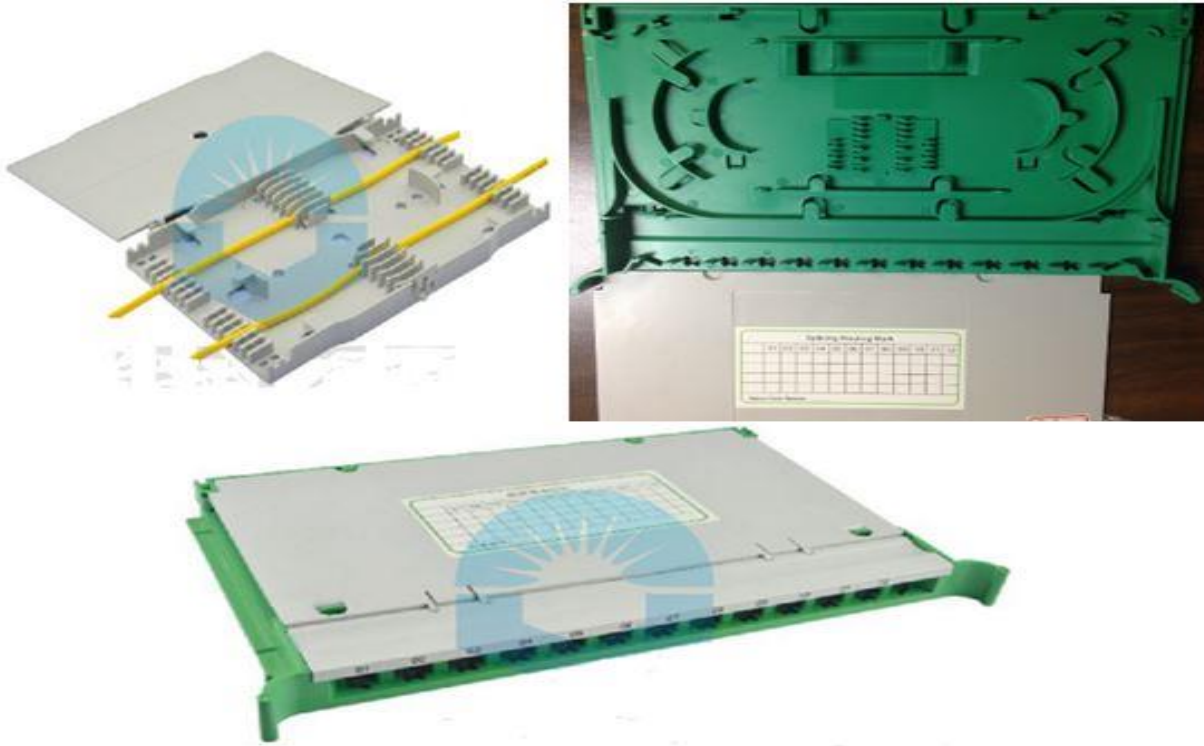

CCP-FIBER OPTIC SPLICE TRAY SERIES

Design Features:

- 12&24 core drop splicing and coiling
- Suitable for SC and LC duplex adaptor and pigtail
- Easy to operate
- Protects and manages cable effectively
- High quality PC +ABS material
- Designed for indoor use.

Catalog #	Size (LxWxD)"	Desc.	Weight(lb)
CCP-11708	6.30 X 3.94 X 0.55	Cable-coiling plate/12core fiber optic splice tray	0.15
CCP-11710	6.18 X 3.94 X 0.51	24 core drop cable splice tray	0.16