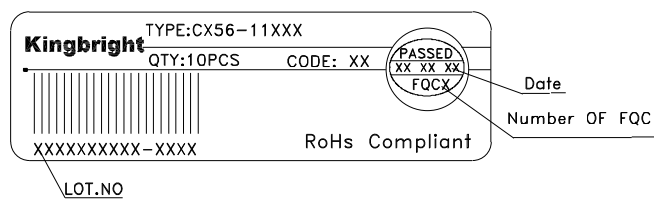

Inside LABEL Paste On The IC-tube