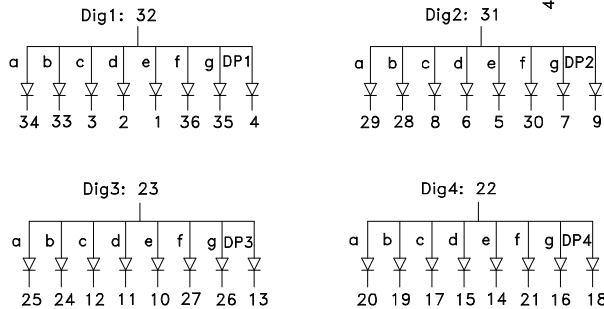

### Features

- 0.56 INCH DIGIT HEIGHT.
- LOW CURRENT OPERATION.
- EXCELLENT CHARACTER APPEARANCE.
- EASY MOUNTING ON P.C. BOARDS OR SOCKETS.
- I.C. COMPATIBLE.
- MECHANICALLY RUGGED.
- STANDARD :GRAY FACE, WHITE SEGMENT.
- UL RATING:HB.
- RoHS COMPLIANT.

### Package Dimensions& Internal Circuit Diagram

**Notes:**

1. All dimensions are in millimeters (inches), Tolerance is  $\pm 0.25(0.01)$  unless otherwise noted.
2. Specifications are subject to change without notice.

## Selection Guide

Part No.	Dice	Lens Type	Iv (ucd) [1] @ 10mA		Description
			Min.	Typ.	
CA56-11GWA	Green (GaP)	WHITE DIFFUSED	3000	13000	Common Anode, Rt. Hand Decimal.

Note:

1. Luminous intensity/ luminous Flux: +/-15%.

## Electrical / Optical Characteristics at TA=25°C

Symbol	Parameter	Device	Typ.	Max.	Units	Test Conditions
$\lambda_{peak}$	Peak Wavelength	Green	565		nm	I <sub>F</sub> =20mA
$\lambda_D$ [1]	Dominant Wavelength	Green	568		nm	I <sub>F</sub> =20mA
$\Delta\lambda_{1/2}$	Spectral Line Half-width	Green	30		nm	I <sub>F</sub> =20mA
C	Capacitance	Green	15		pF	V <sub>F</sub> =0V;f=1MHz
V <sub>F</sub> [2]	Forward Voltage	Green	2.2	2.5	V	I <sub>F</sub> =20mA
I <sub>R</sub>	Reverse Current	Green		10	uA	V <sub>R</sub> =5V