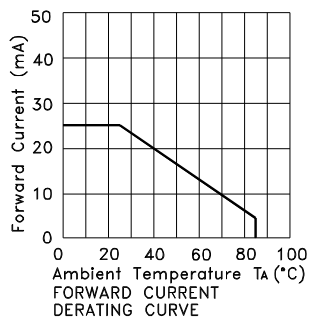

## Electrical / Optical Characteristics at TA=25°C

Symbol	Parameter	Device	Typ.	Max.	Units	Test Conditions
$\lambda_{peak}$	Peak Wavelength	Green	565		nm	I <sub>F</sub> =20mA
$\lambda_D$ [1]	Dominant Wavelength	Green	568		nm	I <sub>F</sub> =20mA
$\Delta\lambda_{1/2}$	Spectral Line Half-width	Green	30		nm	I <sub>F</sub> =20mA
C	Capacitance	Green	15		pF	V <sub>F</sub> =0V;f=1MHz
V <sub>F</sub> [2]	Forward Voltage	Green	2.2	2.5	V	I <sub>F</sub> =20mA
I <sub>R</sub>	Reverse Current	Green		10	uA	V <sub>R</sub> =5V

Notes:

1. 1/10 Duty Cycle, 0.1ms Pulse Width.

2. 2mm below package base.

Green

CA56-11GWA