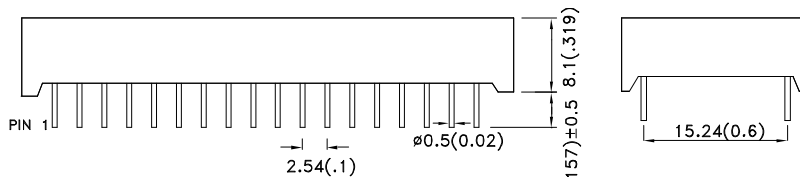

### Features

- 0.56 INCH DIGIT HEIGHT.
- LOW CURRENT OPERATION.
- EXCELLENT CHARACTER APPEARANCE.
- EASY MOUNTING ON P.C. BOARDS OR SOCKETS.
- I.C. COMPATIBLE.
- MECHANICALLY RUGGED.
- STANDARD :GRAY FACE, WHITE SEGMENT.
- UL RATING:HB.
- RoHS COMPLIANT.

### Package Dimensions& Internal Circuit Diagram

**Notes:**

1. All dimensions are in millimeters (inches), Tolerance is  $\pm 0.25(0.01)$  unless otherwise noted.
2. Specifications are subject to change without notice.

Notes:

1. 1/10 Duty Cycle, 0.1ms Pulse Width.

2. 2mm below package base.

Green

CA56-11GWA