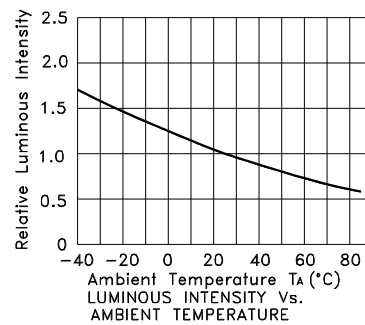

Green

CA56-11GWA