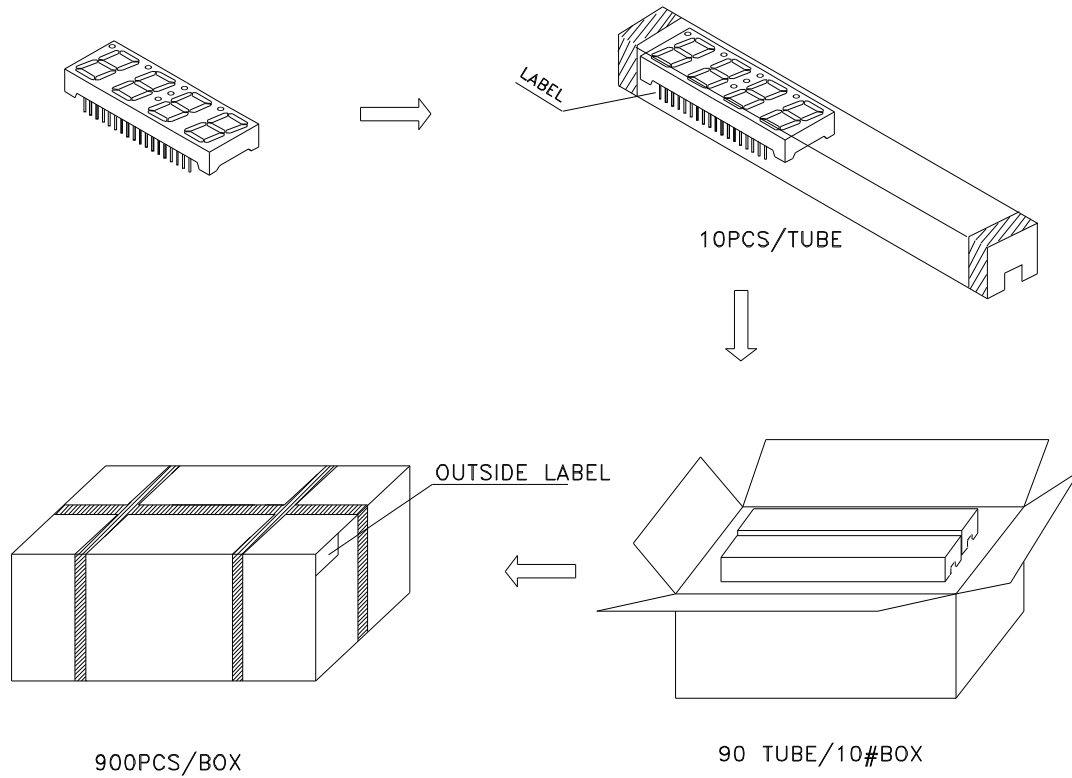

PACKING & LABEL SPECIFICATIONS

CA56-11GWA