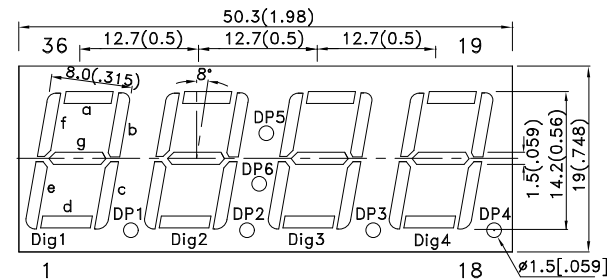

### Features

- 0.56 INCH DIGIT HEIGHT.
- LOW CURRENT OPERATION.
- EXCELLENT CHARACTER APPEARANCE.
- EASY MOUNTING ON P.C. BOARDS OR SOCKETS.
- I.C. COMPATIBLE.
- MECHANICALLY RUGGED.
- STANDARD :GRAY FACE, WHITE SEGMENT.
- UL RATING:HB.
- RoHS COMPLIANT.

### Package Dimensions& Internal Circuit Diagram

**Notes:**

1. All dimensions are in millimeters (inches), Tolerance is  $\pm 0.25(0.01)$  unless otherwise noted.
2. Specifications are subject to change without notice.

## Electrical / Optical Characteristics at TA=25°C

Symbol	Parameter	Device	Typ.	Max.	Units	Test Conditions
$\lambda_{peak}$	Peak Wavelength	Green	565		nm	I <sub>F</sub> =20mA
$\lambda_D$ [1]	Dominant Wavelength	Green	568		nm	I <sub>F</sub> =20mA
$\Delta\lambda_{1/2}$	Spectral Line Half-width	Green	30		nm	I <sub>F</sub> =20mA
C	Capacitance	Green	15		pF	V <sub>F</sub> =0V;f=1MHz
V <sub>F</sub> [2]	Forward Voltage	Green	2.2	2.5	V	I <sub>F</sub> =20mA
I <sub>R</sub>	Reverse Current	Green		10	uA	V <sub>R</sub> =5V

Notes:

1. 1/10 Duty Cycle, 0.1ms Pulse Width.

2. 2mm below package base.

Green

CA56-11GWA