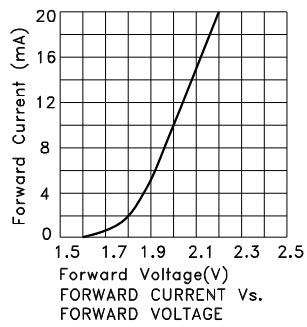

## Electrical / Optical Characteristics at TA=25°C

Symbol	Parameter	Device	Typ.	Max.	Units	Test Conditions
$\lambda_{peak}$	Peak Wavelength	Green	565		nm	I <sub>F</sub> =20mA
$\lambda_D$ [1]	Dominant Wavelength	Green	568		nm	I <sub>F</sub> =20mA
$\Delta\lambda_{1/2}$	Spectral Line Half-width	Green	30		nm	I <sub>F</sub> =20mA
C	Capacitance	Green	15		pF	V <sub>F</sub> =0V;f=1MHz
V <sub>F</sub> [2]	Forward Voltage	Green	2.2	2.5	V	I <sub>F</sub> =20mA
I <sub>R</sub>	Reverse Current	Green		10	uA	V <sub>R</sub> =5V

Notes:

1. 1/10 Duty Cycle, 0.1ms Pulse Width.

2. 2mm below package base.

Green

CA56-11GWA