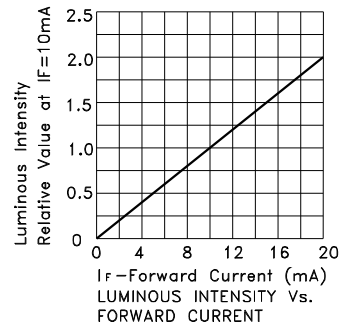

## Electrical / Optical Characteristics at TA=25°C

Symbol	Parameter	Device	Typ.	Max.	Units	Test Conditions
$\lambda_{peak}$	Peak Wavelength	Green	565		nm	I <sub>F</sub> =20mA
$\lambda_D$ [1]	Dominant Wavelength	Green	568		nm	I <sub>F</sub> =20mA
$\Delta\lambda_{1/2}$	Spectral Line Half-width	Green	30		nm	I <sub>F</sub> =20mA
C	Capacitance	Green	15		pF	V <sub>F</sub> =0V;f=1MHz
V <sub>F</sub> [2]	Forward Voltage	Green	2.2	2.5	V	I <sub>F</sub> =20mA
I <sub>R</sub>	Reverse Current	Green		10	uA	V <sub>R</sub> =5V

Notes:

1. Wavelength: +/-1nm.

2. Forward Voltage: +/-0.1V.

Notes:

1. 1/10 Duty Cycle, 0.1ms Pulse Width.

2. 2mm below package base.

Green

CA56-11GWA