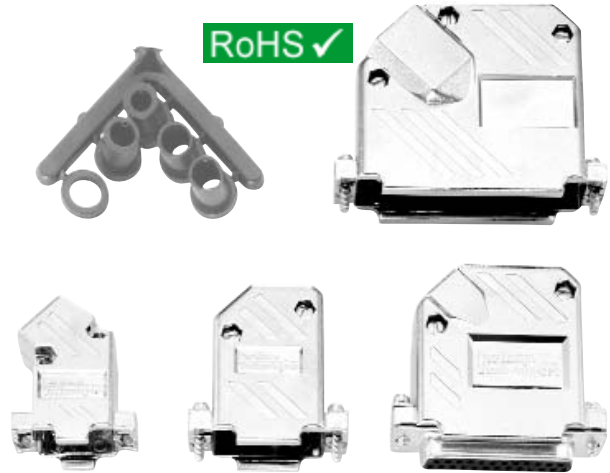

## METALIZED PLASTIC COVERS CMP SERIES

RoHS ✓

RoHS ✓

### METALIZED PLASTIC - CMP SERIES - STRAIGHT EXIT - DIMENSIONS

| Size        | PART NUMBERS |            | INCHES [MM] |         |         |         |         |         |         |
|-------------|--------------|------------|-------------|---------|---------|---------|---------|---------|---------|
|             | NorTech Logo | No Logo    | A           | B       | C       | D       | E       | F       |         |
| 9 Position  | PKG          | C88E301000 | C88E300000  | 1.217   | 1.692   | 0.640   | 0.640   | 0.400   | 0.984   |
|             | BULK         | A30E301000 | A30E300000  | [28.62] | [42.98] | [16.25] | [16.25] | [10.10] | [25.00] |
| 15 Position | PKG          | C88E311000 | C88E310000  | 1.544   | 1.650   | 0.640   | 0.640   | 0.400   | 1.312   |
|             | BULK         | A30E311000 | A30E310000  | [39.24] | [41.91] | [16.25] | [16.25] | [10.10] | [33.32] |
| 25 Position | PKG          | C88E321000 | C88E320000  | 2.090   | 1.800   | 0.710   | 0.640   | 0.522   | 1.857   |
|             | BULK         | A30E321000 | A30E320000  | [53.08] | [45.72] | [18.03] | [16.25] | [13.26] | [47.17] |
| 37 Position | PKG          | C88E331000 | C88E330000  | 2.734   | 1.975   | 0.906   | 0.640   | 0.726   | 2.500   |
|             | BULK         | A30E331000 | A30E330000  | [69.44] | [50.17] | [23.01] | [16.25] | [18.44] | [63.50] |
| 50 Position | PKG          | C88E341000 | C88E340000  | 2.645   | 2.000   | 0.940   | 0.770   | 0.726   | 2.406   |
|             | BULK         | A30E341000 | A30E340000  | [67.18] | [50.80] | [23.87] | [19.56] | [18.44] | [61.11] |