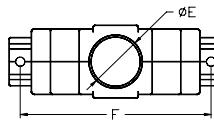

### METALIZED PLASTIC - CMP SERIES - STRAIGHT EXIT - DIMENSIONS

| Size        | PART NUMBERS |            | INCHES [MM] |         |         |         |         |         |         |
|-------------|--------------|------------|-------------|---------|---------|---------|---------|---------|---------|
|             | NorTech Logo | No Logo    | A           | B       | C       | D       | E       | F       |         |
| 9 Position  | PKG          | C88E301000 | C88E300000  | 1.217   | 1.692   | 0.640   | 0.640   | 0.400   | 0.984   |
|             | BULK         | A30E301000 | A30E300000  | [28.62] | [42.98] | [16.25] | [16.25] | [10.10] | [25.00] |
| 15 Position | PKG          | C88E311000 | C88E310000  | 1.544   | 1.650   | 0.640   | 0.640   | 0.400   | 1.312   |
|             | BULK         | A30E311000 | A30E310000  | [39.24] | [41.91] | [16.25] | [16.25] | [10.10] | [33.32] |
| 25 Position | PKG          | C88E321000 | C88E320000  | 2.090   | 1.800   | 0.710   | 0.640   | 0.522   | 1.857   |
|             | BULK         | A30E321000 | A30E320000  | [53.08] | [45.72] | [18.03] | [16.25] | [13.26] | [47.17] |
| 37 Position | PKG          | C88E331000 | C88E330000  | 2.734   | 1.975   | 0.906   | 0.640   | 0.726   | 2.500   |
|             | BULK         | A30E331000 | A30E330000  | [69.44] | [50.17] | [23.01] | [16.25] | [18.44] | [63.50] |
| 50 Position | PKG          | C88E341000 | C88E340000  | 2.645   | 2.000   | 0.940   | 0.770   | 0.726   | 2.406   |
|             | BULK         | A30E341000 | A30E340000  | [67.18] | [50.80] | [23.87] | [19.56] | [18.44] | [61.11] |