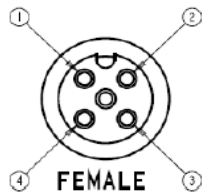

### C4C05UXXX

(M12 Cordset, 4 Position, 22 AWG, Female Straight to Free End)

Pin Out		
End 1	Color	End 2
1	Brown	Free End
2	White	
3	Blue	
4	Black	

- Mueller's C4C05UXXX is an M12 4-pin single ended instrumentation cable with a straight female connector on one end and free at the other.
- Keyway – A Coding
- Utilizes a 4-conductor 22 AWG PVC-insulated cable.
- Ratings:
  - Current: 4 A
  - Voltage: 250 V AC/DC
- Material:
  - Coupling Nuts – Nickel Plated Brass
  - Pins/Contacts – Gold Plated Brass
- Length: The "U" in the model number represents unit of measurement.  
Either: Meters (M), Feet (F)
- Length: The "XXX" in the model number represents length. Standard lengths are 2, 5, and 10 meters. Any other lengths available upon request.
- Meets Standard: IEC 61076-2-101
- Protection Class: IEC IP68
- RoHS 3 Compliant