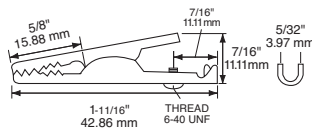

Alligator Clip

Model # BU-70/BU-70C

Solder or crimp connection
Jaw opens 0.313" (7.9 mm) max

Material: nickel-plated steel (BU-70) or solid copper (BU-70C)

Length: 1.69" (42.86mm)

Rating: 5 Amps (BU-70) or 10 Amps (BU-70C)

Alligator Clip with Screw

Model # BU-70S/BU-70CS

6-40 screw or crimp connection
Jaw opens 0.313" (7.9 mm) max

Material: nickel-plated steel (BU-70S) or solid copper (BU-70CS)

Length: 1.69" (42.86mm)

Federal Spec: AA59466-0017 (BU-70CS-*)

Rating: 5 Amps (BU-70S) or 10 Amps (BU-70CS)

Insulator for Alligator Clip

Model # BU-72-*

Protective flexible vinyl insulator for 70, 70C, 70CS, 70S

Material: PVC

Length: 1.81" (46.04mm)

*Std. Colors: -0 Black, -2 Red, -4 Yellow, -5 Green, -6 Blue, -9 White

Crocodile Clip

Model # BU-85/BU-85C

Crimp or screw connection
Jaw opens 0.313" (7.9 mm) max
Nesting teeth provide solid contact along entire length of jaw

Material: zinc-plated steel (BU-85) or solid copper (BU-85C)

Length: 2.125" (53.97mm)

Federal Spec: AA59466-005 (BU-85C)

Rating: 5 Amps (BU-85) or 10 Amps (BU-85C)

Insulator for Crocodile Clip

Model # BU-87-*

Protective flexible vinyl insulator for 85, 85C

Material: PVC

Length: 1.7" (43.26mm)

*Std. Colors: -0 Black, -2 Red, -4 Yellow, -5 Green, -6 Blue, -9 White

Small Safety Alligator Clip

Model # BU-651-*

Compatible with all shrouded, unshrouded, or retractable 0.16" (4mm) banana plugs

Jaw opens 0.27" (7 mm) max

Material: nickel-plated steel clip, glass-filled nylon housing

Length: 2.24" (57mm)

*Std. Colors: -0 Black, -2 Red

Rating: 1000 V category II, 600V category III, 20 Amps, IEC 1010 Compliant

Small Safety Alligator Clip with Extended Banana Jack

Model # BU-652-*

Compatible with all shrouded, unshrouded, or retractable 0.16" (4mm) banana plugs

Jaw opens 0.27" (7 mm) max