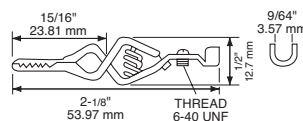

### Model # BU-70S/BU-70CS

6-40 screw or crimp connection  
Jaw opens 0.313" (7.9 mm) max

**Material:** nickel-plated steel (BU-70S) or solid copper (BU-70CS)

**Length:** 1.69" (42.86mm)

**Federal Spec:** AA59466-0017 (BU-70CS-\*)

### Model # BU-85/BU-85C

Crimp or screw connection  
Jaw opens 0.313" (7.9 mm) max  
Nesting teeth provide solid contact along entire length of jaw

**Material:** zinc-plated steel (BU-85) or solid copper (BU-85C)

**Length:** 2.125" (53.97mm)

**Federal Spec:** AA59466-005 (BU-85C)

**Rating:** 5 Amps (BU-85) or 10 Amps (BU-85C)