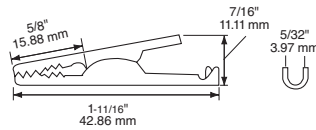

### Model # BU-70/BU-70C

Solder or crimp connection  
Jaw opens 0.313" (7.9 mm) max

**Material:** nickel-plated steel (BU-70) or solid copper (BU-70C)

**Length:** 1.69" (42.86mm)

**Rating:** 5 Amps (BU-70) or 10 Amps (BU-70C)

### Model # BU-70S/BU-70CS

6-40 screw or crimp connection  
Jaw opens 0.313" (7.9 mm) max

**Material:** nickel-plated steel (BU-70S) or solid copper (BU-70CS)

**Length:** 1.69" (42.86mm)

**Federal Spec:** AA59466-0017 (BU-70CS-\*)

**Length:** 2.125" (53.97mm)

**Federal Spec:** AA59466-005 (BU-85C)

**Rating:** 5 Amps (BU-85) or 10 Amps (BU-85C)