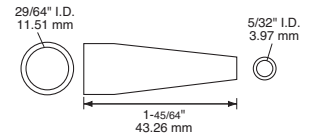

Insulator for Crocodile Clip

Model # BU-87-*

Protective flexible vinyl insulator for 85, 85C

Material: PVC

Length: 1.7" (43.26mm)

*Std. Colors: -0 Black, -2 Red, -4 Yellow, -5 Green, -6 Blue, -9 White