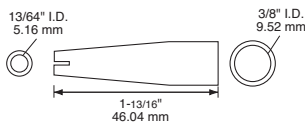

Insulator for Alligator Clip

Model # BU-72-*

Protective flexible vinyl insulator for 70, 70C, 70CS, 70S

Material: PVC

Length: 1.81" (46.04mm)

*Std. Colors: -0 Black, -2 Red, -4 Yellow, -5 Green, -6 Blue, -9 White