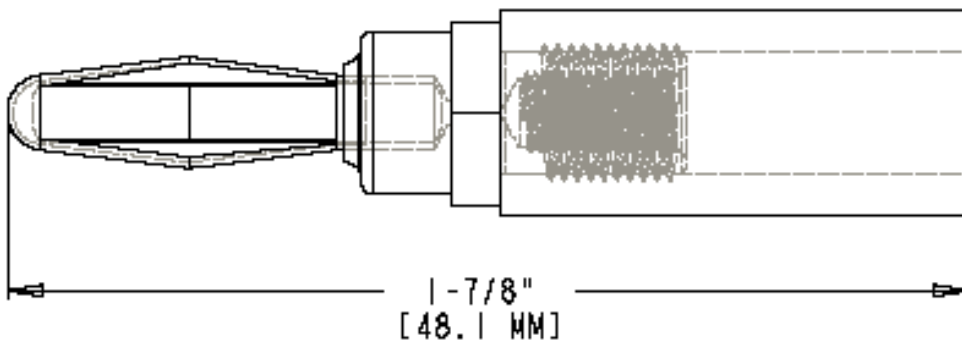

Part Number: BU-00244- *
Description: Solderless Banana Plug-Hex Design
3507

- Solderless Banana Plug-Hex Design
- Material: Banana Plug: nickel-plated brass body; Spring: nickel-plated phosphor bronze; Insulator: ABS
- Length: 1.89" (48.1 mm)
- *Std. Colors: -0 Black, -2 Red
- Rating: 15 Amps
- RoHS Compliant