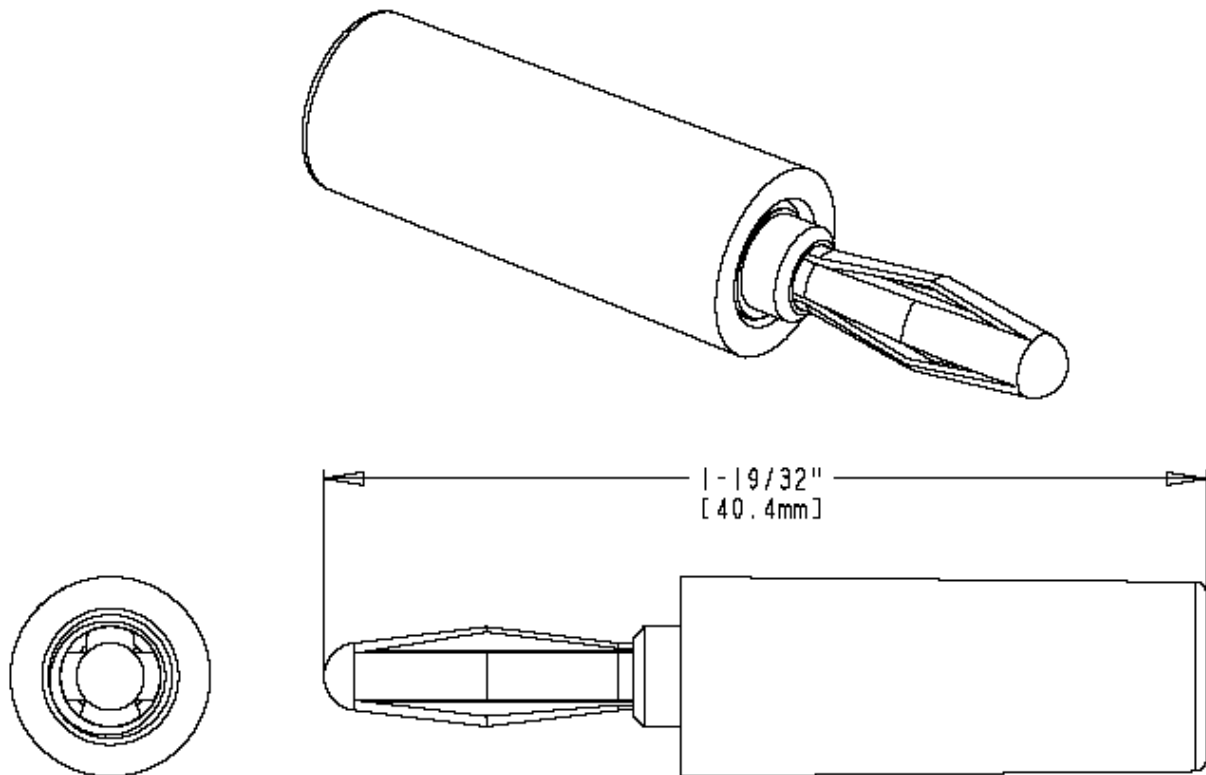

**Part Number:** BU-00243-\*

**Description:**

2907

**Solderless Banana Plug**

**Solderless Banana Plug**

- Solderless Banana Plug
- Material: Banana Plug: nickel-plated brass body; Spring: nickel-plated phosphor bronze; Insulator: ABS
- Length: 1.59"(40.4mm)
- \*Std. Colors: -0 Black -2 Red
- Rating: 15 Amps