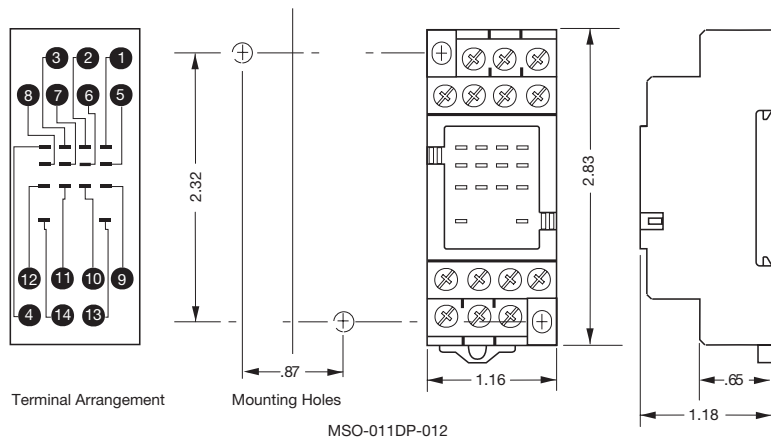

Relay

ORDERING INFORMATION

Alternate Action Dual Coil Latch Relay	KDD-LATCH-120AC
--	-----------------

Socket

ORDERING INFORMATION

Socket for Latch Relay	MSO-0D11P-012
------------------------	---------------

Enclosures

ORDERING INFORMATION

8" x 6" x 3.5" NEMA 4 Enclosure, Steel	BOX-A0806-CHNF
10" x 8" x 4" NEMA 4 Enclosure, Steel	BOX-A1008-CHNF
12" x 10" x 5" NEMA 4 Enclosure, Steel	BOX-A1210-CHNF
14" x 12" x 6" NEMA 4 Enclosure, Steel	BOX-A1412-CHNF
12" x 10" x 6" NEMA 4X Window Enclosure, Fiberglass	BOX-A1210-CHSC