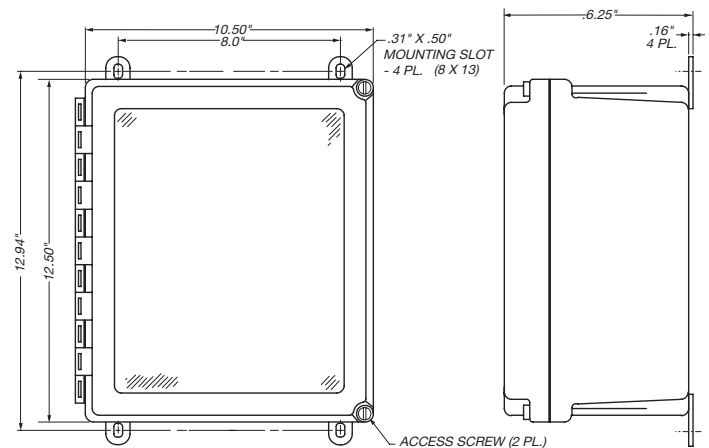

Enclosures

ORDERING INFORMATION

8" x 6" x 3.5" NEMA 4 Enclosure, Steel	BOX-A0806-CHNF
10" x 8" x 4" NEMA 4 Enclosure, Steel	BOX-A1008-CHNF
12" x 10" x 5" NEMA 4 Enclosure, Steel	BOX-A1210-CHNF
14" x 12" x 6" NEMA 4 Enclosure, Steel	BOX-A1412-CHNF
12" x 10" x 6" NEMA 4X Window Enclosure, Fiberglass	BOX-A1210-CHSC

BOX-A0806-CHNF

BOX-A1008-CHNF

BOX-A1210-CHNF

BOX-A1412-CHNF

BOX-A1210-CHSC