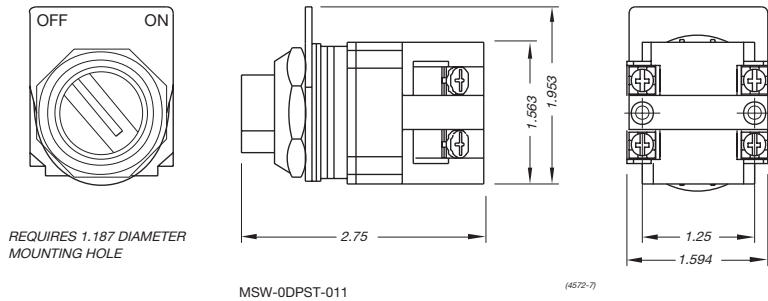

4-26 DUST COLLECTOR CONTROLS ACCESSORIES

On/Off Switch

ORDERING INFORMATION

NEMA 4 Rated On/Off Switch with Legend Plate	MSW-0DPST-011
--	---------------

Pilot Lamp

ORDERING INFORMATION

NEMA 4 Rated Pilot Lamp	ASL-00RED-NEMA 4
-------------------------	------------------

Relay

ORDERING INFORMATION

Alternate Action Dual Coil Latch Relay	KDD-LATCH-120AC
--	-----------------

Socket

ORDERING INFORMATION

Socket for Latch Relay	MSO-0D11P-012
------------------------	---------------

Enclosures

ORDERING INFORMATION

8" x 6" x 3.5" NEMA 4 Enclosure, Steel	BOX-A0806-CHNF
10" x 8" x 4" NEMA 4 Enclosure, Steel	BOX-A1008-CHNF
12" x 10" x 5" NEMA 4 Enclosure, Steel	BOX-A1210-CHNF
14" x 12" x 6" NEMA 4 Enclosure, Steel	BOX-A1412-CHNF
12" x 10" x 6" NEMA 4X Window Enclosure, Fiberglass	BOX-A1210-CHSC