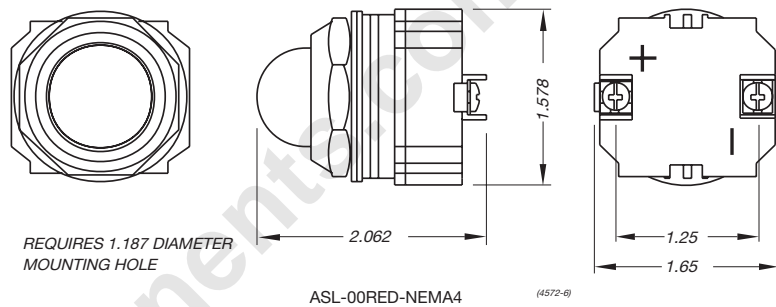

Relay

ORDERING INFORMATION

Alternate Action Dual Coil Latch Relay	KDD-LATCH-120AC
--	-----------------

Socket

ORDERING INFORMATION

Socket for Latch Relay	MSO-0D11P-012
------------------------	---------------

Enclosures

ORDERING INFORMATION

8" x 6" x 3.5" NEMA 4 Enclosure, Steel	BOX-A0806-CHNF
10" x 8" x 4" NEMA 4 Enclosure, Steel	BOX-A1008-CHNF
12" x 10" x 5" NEMA 4 Enclosure, Steel	BOX-A1210-CHNF
14" x 12" x 6" NEMA 4 Enclosure, Steel	BOX-A1412-CHNF
12" x 10" x 6" NEMA 4X Window Enclosure, Fiberglass	BOX-A1210-CHSC