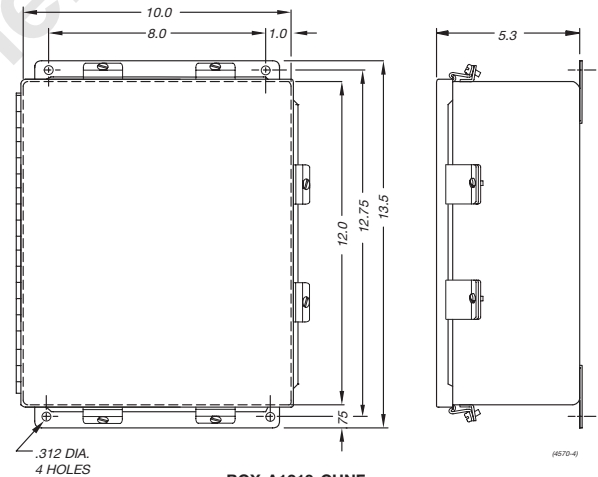

BOX-A1210-CHNF