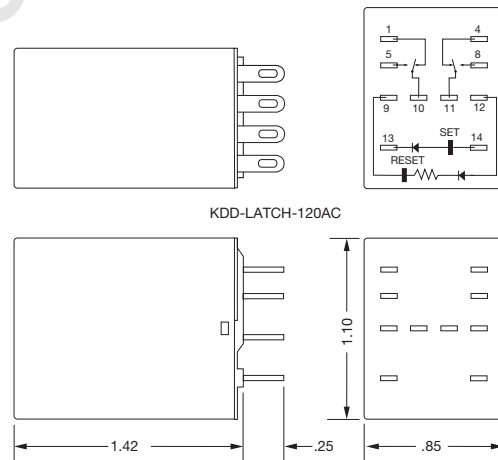

4-26 DUST COLLECTOR CONTROLS ACCESSORIES

On/Off Switch

ORDERING INFORMATION

NEMA 4 Rated On/Off Switch with Legend Plate	MSW-0DPST-011
--	---------------

Pilot Lamp

ORDERING INFORMATION

NEMA 4 Rated Pilot Lamp	ASL-00RED-NEMA 4
-------------------------	------------------

Relay

ORDERING INFORMATION

Alternate Action Dual Coil Latch Relay	KDD-LATCH-120AC
--	-----------------

Socket

ORDERING INFORMATION

Socket for Latch Relay	MSO-0D11P-012
------------------------	---------------

Enclosures

ORDERING INFORMATION

8" x 6" x 3.5" NEMA 4 Enclosure, Steel	BOX-A0806-CHNF
10" x 8" x 4" NEMA 4 Enclosure, Steel	BOX-A1008-CHNF
12" x 10" x 5" NEMA 4 Enclosure, Steel	BOX-A1210-CHNF
14" x 12" x 6" NEMA 4 Enclosure, Steel	BOX-A1412-CHNF
12" x 10" x 6" NEMA 4X Window Enclosure, Fiberglass	BOX-A1210-CHSC