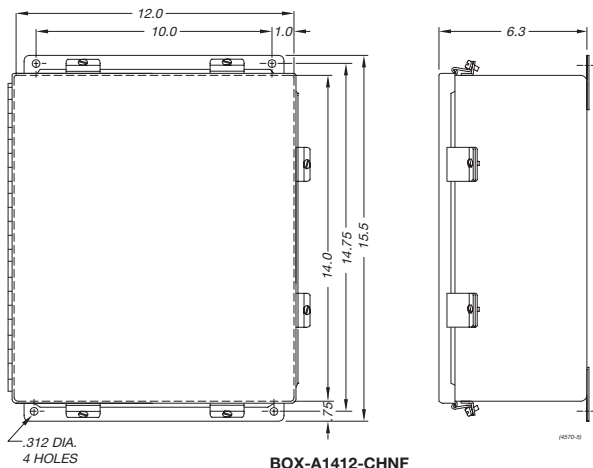

BOX-A1412-CHNF