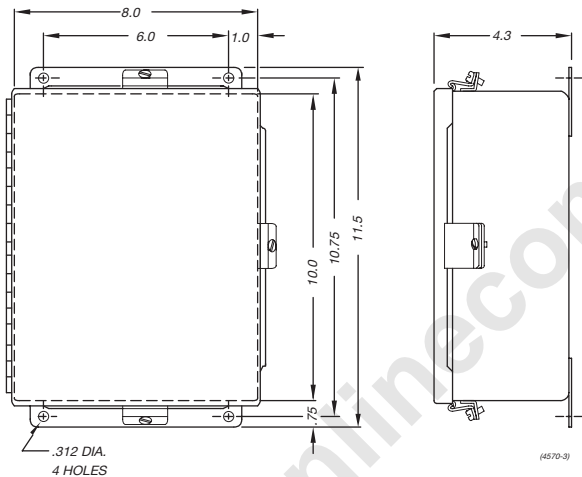

BOX-A1008-CHNF