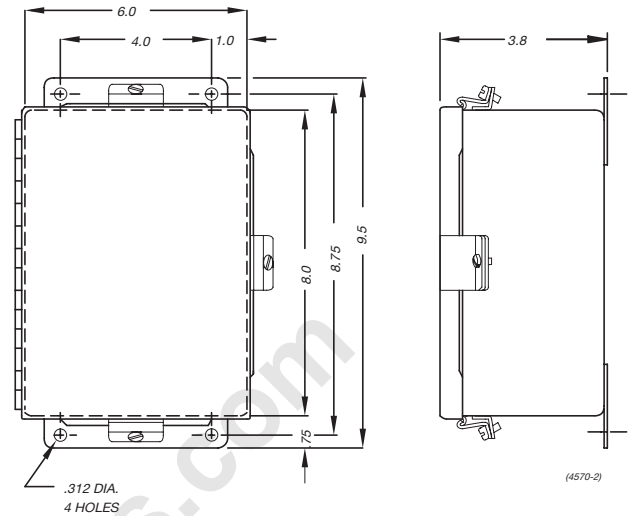

Relay

ORDERING INFORMATION

Alternate Action Dual Coil Latch Relay	KDD-LATCH-120AC
--	-----------------

Socket

ORDERING INFORMATION

Socket for Latch Relay	MSO-0D11P-012
------------------------	---------------

Enclosures

ORDERING INFORMATION

8" x 6" x 3.5" NEMA 4 Enclosure, Steel	BOX-A0806-CHNF
10" x 8" x 4" NEMA 4 Enclosure, Steel	BOX-A1008-CHNF
12" x 10" x 5" NEMA 4 Enclosure, Steel	BOX-A1210-CHNF
14" x 12" x 6" NEMA 4 Enclosure, Steel	BOX-A1412-CHNF
12" x 10" x 6" NEMA 4X Window Enclosure, Fiberglass	BOX-A1210-CHSC