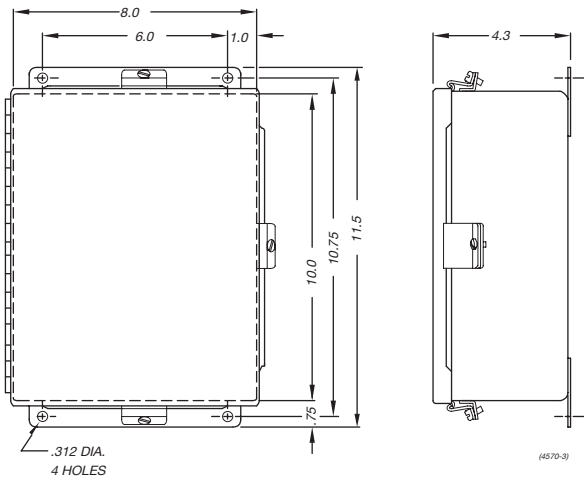

BOX-A1008-CHNF