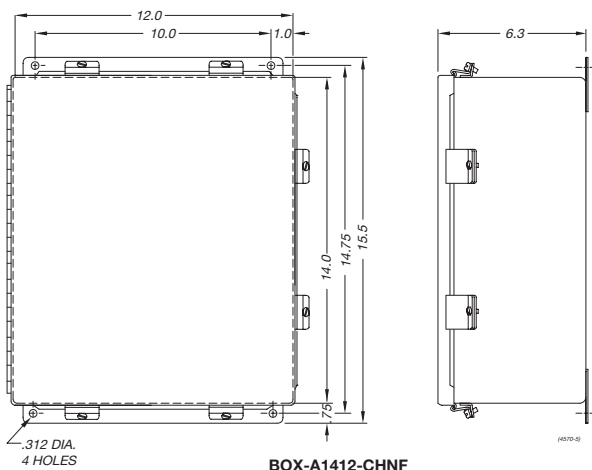

## Enclosures

### ORDERING INFORMATION

8" x 6" x 3.5" NEMA 4 Enclosure, Steel	BOX-A0806-CHNF
10" x 8" x 4" NEMA 4 Enclosure, Steel	BOX-A1008-CHNF
12" x 10" x 5" NEMA 4 Enclosure, Steel	BOX-A1210-CHNF
14" x 12" x 6" NEMA 4 Enclosure, Steel	BOX-A1412-CHNF
12" x 10" x 6" NEMA 4X Window Enclosure, Fiberglass	BOX-A1210-CHSC

BOX-A0806-CHNF

BOX-A1008-CHNF

BOX-A1210-CHNF

BOX-A1412-CHNF

BOX-A1210-CHSC