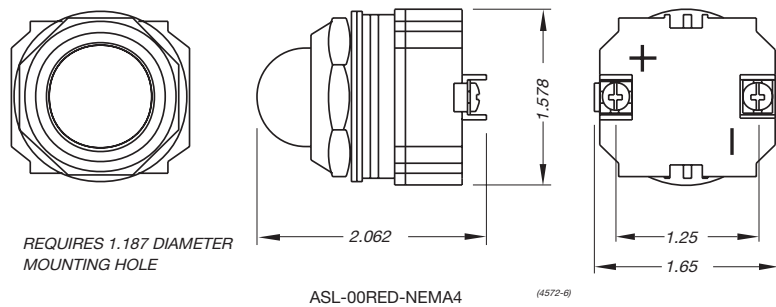

Pilot Lamp

ORDERING INFORMATION

NEMA 4 Rated Pilot Lamp	ASL-00RED-NEMA 4