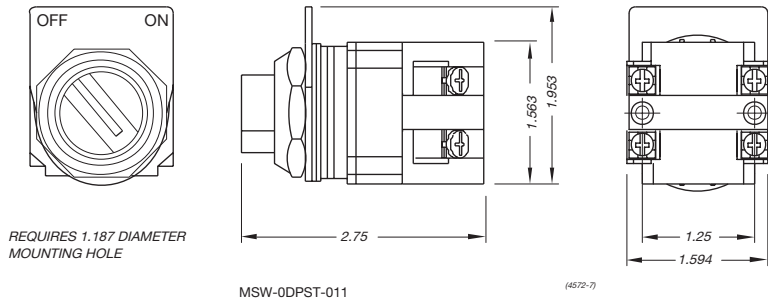

### ORDERING INFORMATION

NEMA 4 Rated On/Off Switch with Legend Plate	MSW-0DPST-011
--	---------------