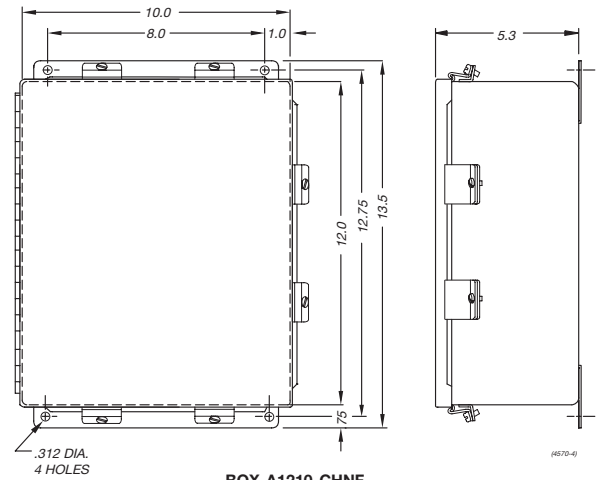

## Enclosures

### ORDERING INFORMATION

8" x 6" x 3.5" NEMA 4 Enclosure, Steel	BOX-A0806-CHNF
10" x 8" x 4" NEMA 4 Enclosure, Steel	BOX-A1008-CHNF
12" x 10" x 5" NEMA 4 Enclosure, Steel	BOX-A1210-CHNF
14" x 12" x 6" NEMA 4 Enclosure, Steel	BOX-A1412-CHNF
12" x 10" x 6" NEMA 4X Window Enclosure, Fiberglass	BOX-A1210-CHSC

BOX-A0806-CHNF

BOX-A1008-CHNF

BOX-A1210-CHNF

BOX-A1412-CHNF

BOX-A1210-CHSC