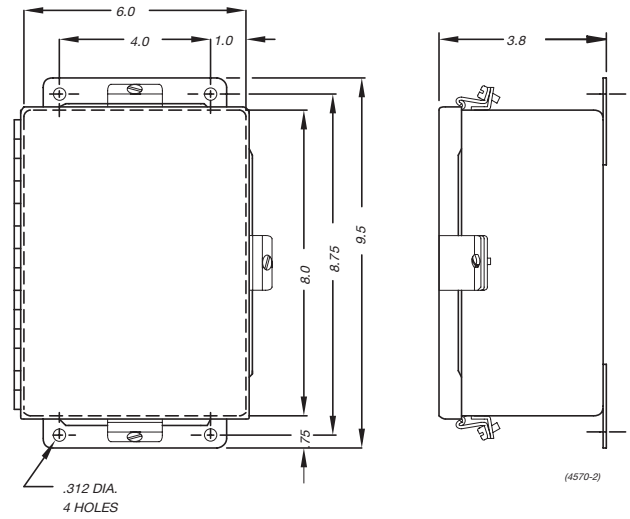

## Enclosures

### ORDERING INFORMATION

8" x 6" x 3.5" NEMA 4 Enclosure, Steel	BOX-A0806-CHNF
10" x 8" x 4" NEMA 4 Enclosure, Steel	BOX-A1008-CHNF
12" x 10" x 5" NEMA 4 Enclosure, Steel	BOX-A1210-CHNF
14" x 12" x 6" NEMA 4 Enclosure, Steel	BOX-A1412-CHNF
12" x 10" x 6" NEMA 4X Window Enclosure, Fiberglass	BOX-A1210-CHSC