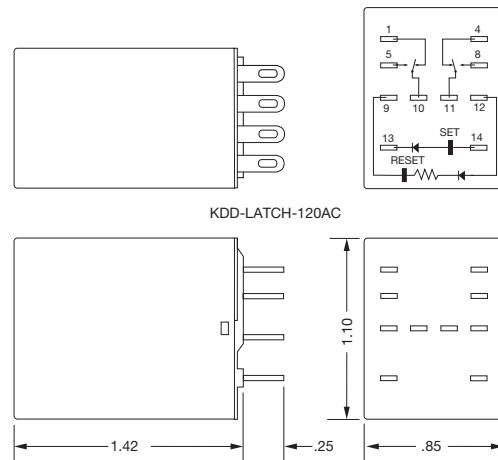

Relay

ORDERING INFORMATION

Alternate Action Dual Coil Latch Relay	KDD-LATCH-120AC