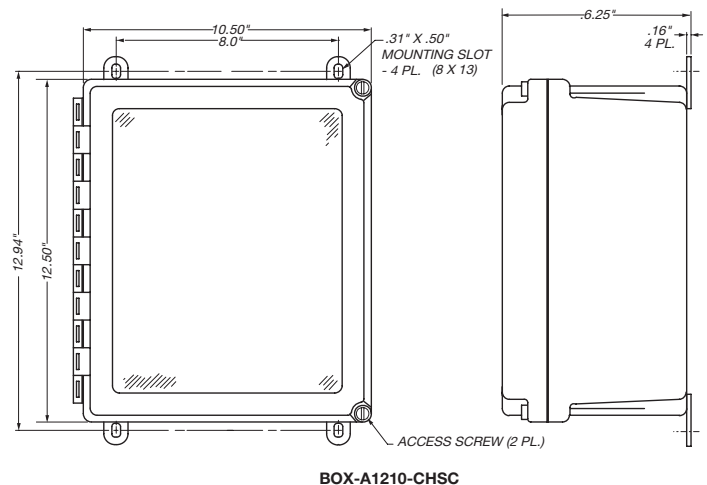

### ORDERING INFORMATION

8" x 6" x 3.5" NEMA 4 Enclosure, Steel	BOX-A0806-CHNF
10" x 8" x 4" NEMA 4 Enclosure, Steel	BOX-A1008-CHNF
12" x 10" x 5" NEMA 4 Enclosure, Steel	BOX-A1210-CHNF
14" x 12" x 6" NEMA 4 Enclosure, Steel	BOX-A1412-CHNF
12" x 10" x 6" NEMA 4X Window Enclosure, Fiberglass	BOX-A1210-CHSC

BOX-A0806-CHNF

BOX-A1008-CHNF

BOX-A1210-CHNF

BOX-A1412-CHNF

BOX-A1210-CHSC