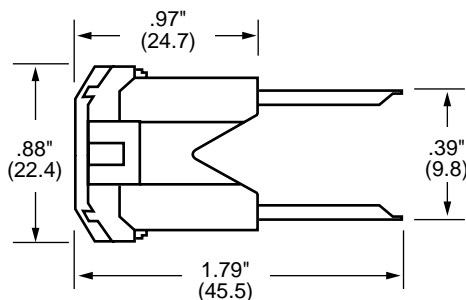

Fusible Links

Protecting Wiring Harnesses

FLF, FLM

Cat. Symbol	Type Connection	Amperes	Carton Data		Dimensions	Volume
			Qty.	Weight		
FLF	Female	20, 30, 40, 50, 60	10	.30 Lbs.	3" x 2" x 7 ³ / ₄ "	46.5 cu. in

Dimensions

Cat. Symbol	Type Connection	Amperes	Carton Data		Dimensions	Volume
			Qty.	Weight		
FLM	Male	30, 60, 80, 100, 120	10	.35 Lbs.	3" x 2" x 7 ³ / ₄ "	46.5 cu. in

The only controlled copy of this Data Sheet is the electronic read-only version located on the Bussmann Network Drive. All other copies of this Data Sheet are by definition uncontrolled. This bulletin is intended to clearly present comprehensive product data and provide technical information that will help the end user with design applications. Bussmann reserves the right, without notice, to change design or construction of any products and to discontinue or limit distribution of any products. Bussmann also reserves the right to change or update, without notice, any technical information contained in this bulletin. Once a product has been selected, it should be tested by the user in all possible applications.