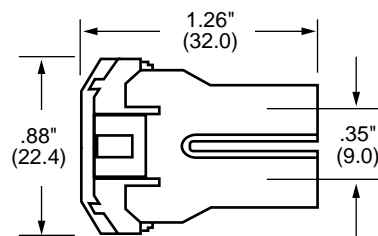

Fusible Links

Protecting Wiring Harnesses

FLF, FLM

Cat. Symbol	Type Connection	Amperes	Carton Data		Dimensions	Volume
			Qty.	Weight		
FLF	Female	20, 30, 40, 50, 60	10	.30 Lbs.	3" x 2" x 7 ³ / ₄ "	46.5 cu. in

Dimensions

Cat. Symbol	Type Connection	Amperes	Carton Data		Dimensions	Volume
			Qty.	Weight		
FLM	Male	30, 60, 80, 100, 120	10	.35 Lbs.	3" x 2" x 7 ³ / ₄ "	46.5 cu. in

The only controlled copy of this Data Sheet is the electronic read-only version located on the Bussmann Network Drive. All other copies of this Data Sheet are by definition uncontrolled. This bulletin is intended to clearly present comprehensive product data and provide technical information that will help the end user with design applications. Bussmann reserves the right, without notice, to change design or construction of any products and to discontinue or limit distribution of any products. Bussmann also reserves the right to change or update, without notice, any technical information contained in this bulletin. Once a product has been selected, it should be tested by the user in all possible applications.