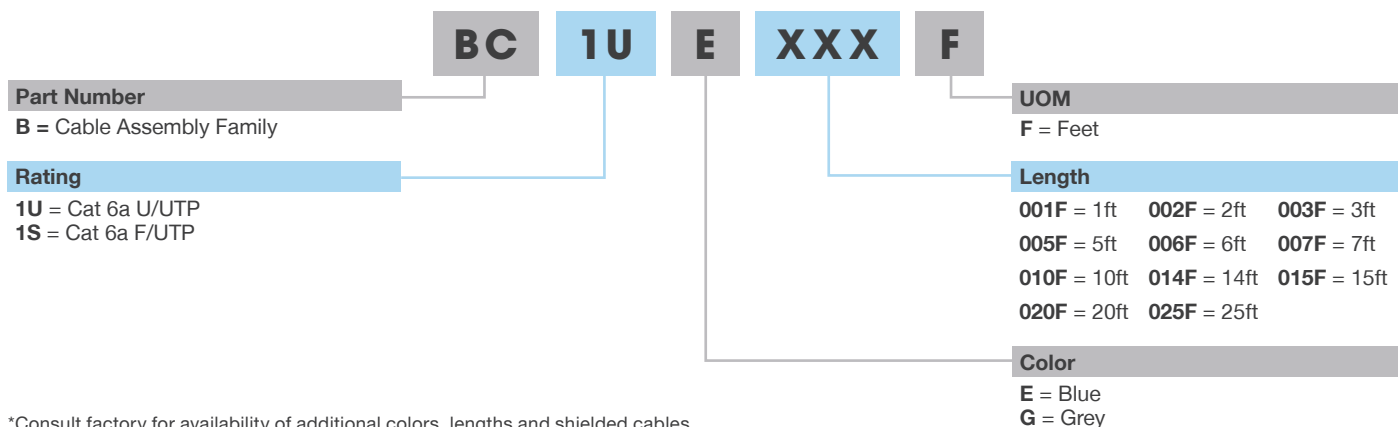

### Description

Bel's Cat 6a patch cords support voice communications and the transmission of 1G, 2.5G and 5G data speeds and 10G. Both shielded and unshielded options are available. Channel compliant patch cords feature UL rated CM jacket material in multiple lengths and colors, along with color-matching slim line snagless strain relief boots.

Bel Part Number	Rating	Shielded	Color	Lengths Available		AWG Size
				ft	m	
BC-1UG001F	Cat 6a	No	Grey	1ft	0.30m	24 AWG
BC-1UG002F	Cat 6a	No	Grey	2ft	0.60m	24 AWG
BC-1UG003F	Cat 6a	No	Grey	3ft	0.91m	24 AWG
BC-1UG005F	Cat 6a	No	Grey	5ft	1.52m	24 AWG
BC-1UG006F	Cat 6a	No	Grey	6ft	1.82m	24 AWG
BC-1UG007F	Cat 6a	No	Grey	7ft	2.13m	24 AWG
BC-1UG010F	Cat 6a	No	Grey	10ft	3.04m	24 AWG
BC-1UG015F	Cat 6a	No	Grey	15ft	4.57m	24 AWG
BC-1UG020F	Cat 6a	No	Grey	20ft	6.09m	24 AWG
BC-1UG025F	Cat 6a	No	Grey	25ft	7.62m	24 AWG
BC-1UE001F	Cat 6a	No	Blue	1ft	0.30m	24 AWG
BC-1UE002F	Cat 6a	No	Blue	2ft	0.60m	24 AWG
BC-1UE003F	Cat 6a	No	Blue	3ft	0.91m	24 AWG
BC-1UE005F	Cat 6a	No	Blue	5ft	1.52m	24 AWG
BC-1UE006F	Cat 6a	No	Blue	6ft	1.82m	24 AWG
BC-1UE007F	Cat 6a	No	Blue	7ft	2.13m	24 AWG
BC-1UE010F	Cat 6a	No	Blue	10ft	3.04m	24 AWG
BC-1UE015F	Cat 6a	No	Blue	15ft	4.57m	24 AWG
BC-1UE020F	Cat 6a	No	Blue	20ft	6.09m	24 AWG
BC-1UE025F	Cat 6a	No	Blue	25ft	7.62m	24 AWG
BC-1SE001F	Cat 6a	Yes	Blue	1ft	0.30m	24 AWG
BC-1SE003F	Cat 6a	Yes	Blue	3ft	0.91m	24 AWG
BC-1SE005F	Cat 6a	Yes	Blue	5ft	1.52m	24 AWG
BC-1SE007F	Cat 6a	Yes	Blue	7ft	2.13m	24 AWG
BC-1SE010F	Cat 6a	Yes	Blue	10ft	3.04m	24 AWG
BC-1SE014F	Cat 6a	Yes	Blue	14ft	4.26m	24 AWG
BC-1SE025F	Cat 6a	Yes	Blue	25ft	7.62m	24 AWG