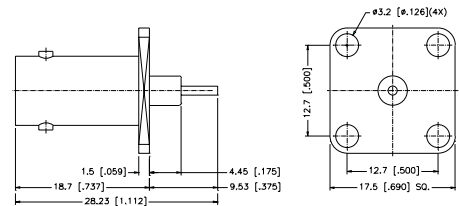

## Panel Receptacle Plug

P.N.	Cable Group	Plt.	Ins.	Imp.	Crimp Tool
B1551A1-NT3G-50	N/A	Nickel	Teflon	50	N/A

## Panel Receptacle Jack - Exposed TFE Type

P.N.	Cable Group	Plt.	Ins.	Imp.	Crimp Tool
B6551E1-002-NT30G-50	N/A	Nickel	Teflon	50	N/A
B6551E1-002-ST30GA-50	N/A	Silver	Teflon	50	N/A

Note: Contact Amphenol for other lengths availability