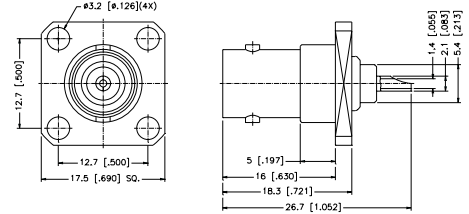

## Panel Receptacle Jack

P.N.	Cable Group	Plt.	Ins.	Imp.	Crimp Tool
B6551A1-NT3G-50	N/A	Nickel	Teflon	50	N/A
B6551A1-NT3G-75	N/A	Nickel	Teflon	75	N/A
B6551A9-001-NT3G-50	N/A	Nickel	Teflon	50	N/A
Flush Rear 4-40 Screws					