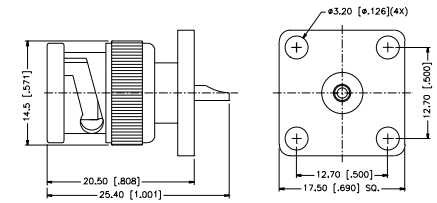

Panel Receptacle Plug

P.N.	Cable Group	Plt.	Ins.	Imp.	Crimp Tool
B1551A1-NT3G-50	N/A	Nickel	Teflon	50	N/A