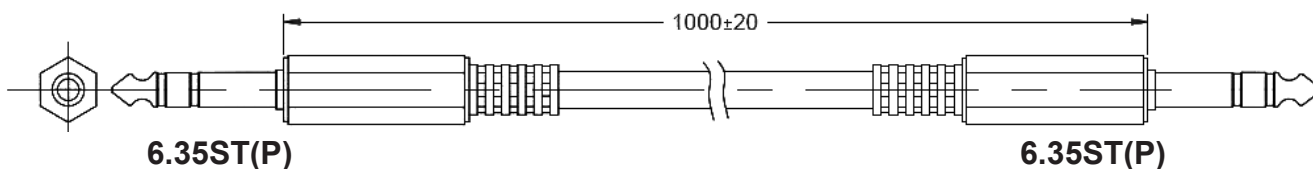

Specifications:

Connector Type A	: 6.35mm Stereo Jack Plug
Connector Type B	: 6.35mm Stereo Jack Plug
Cable Assembly Type	: Audio / Video
Cable Length - Imperial	: 3.28ft
Jacket Colour	: Black
Cable Length	: 1m
No. of Poles	: 3

Section Of Cable

Wiring Diagram

Dimensions: Millimetres

Presentation of Cable

1 Inner Conductor	: 2*9/0.12 Cu
2 Insulation	: 2*1 PVC(Red/White)
3 Spiral	: 2*28/0.1 Cu
4 Outer Sheath	: 2*2.6 PVC Black1

Part number Table

Description	Part Number
Lead, 6.35mm S Jack PLG to PLG, 1M	AV02562

Important Notice : This data sheet and its contents (the "Information") belong to the members of the Premier Farnell group of companies (the "Group") or are licensed to it. No licence is granted for the use of it other than for information purposes in connection with the products to which it relates. No licence of any intellectual property rights is granted. The Information is subject to change without notice and replaces all data sheets previously supplied. The Information supplied is believed to be accurate but the Group assumes no responsibility for its accuracy or completeness, any error in or omission from it or for any use made of it. Users of this data sheet should check for themselves the Information and the suitability of the products for their purpose and not make any assumptions based on information included or omitted. Liability for loss or damage resulting from any reliance on the Information or use of it (including liability resulting from negligence or where the Group was aware of the possibility of such loss or damage arising) is excluded. This will not operate to limit or restrict the Group's liability for death or personal injury resulting from its negligence. pro-SIGNAL is the registered trademark of the Group. © Premier Farnell plc 2012.