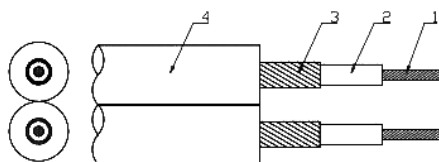

Specifications:

Connector Type A	: 6.35mm Stereo Jack Plug
Connector Type B	: 6.35mm Stereo Jack Plug
Cable Assembly Type	: Audio / Video
Cable Length - Imperial	: 3.28ft
Jacket Colour	: Black
Cable Length	: 1m
No. of Poles	: 3

Section Of Cable

Wiring Diagram

Dimensions: Millimetres

Presentation of Cable

1 Inner Conductor	: 2*9/0.12 Cu
2 Insulation	: 2*1 PVC(Red/White)
3 Spiral	: 2*28/0.1 Cu
4 Outer Sheath	: 2*2.6 PVC Black1

Part number Table

Description	Part Number
Lead, 6.35mm S Jack PLG to PLG, 1M	AV02562

Important Notice : This data sheet and its contents (the "Information") belong to the members of the Premier Farnell group of companies (the "Group") or are licensed to it. No licence is granted for the use of it other than for information purposes in connection with the products to which it relates. No licence of any intellectual property rights is granted. The Information is subject to change without notice and replaces all data sheets previously supplied. The Information supplied is believed to be accurate but the Group assumes no responsibility for its accuracy or completeness, any error in or omission from it or for any use made of it. Users of this data sheet should check for themselves the Information and the suitability of the products for their purpose and not make any assumptions based on information included or omitted. Liability for loss or damage resulting from any reliance on the Information or use of it (including liability resulting from negligence or where the Group was aware of the possibility of such loss or damage arising) is excluded. This will not operate to limit or restrict the Group's liability for death or personal injury resulting from its negligence. pro-SIGNAL is the registered trademark of the Group. © Premier Farnell plc 2012.