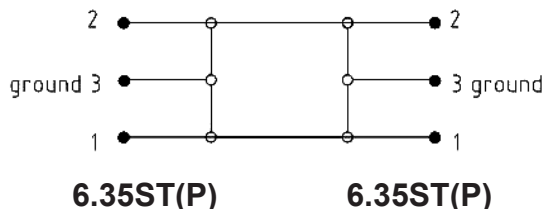

Specifications:

Connector Type A	: 6.35mm Stereo Jack Plug
Connector Type B	: 6.35mm Stereo Jack Plug
Cable Assembly Type	: Audio / Video
Cable Length - Imperial	: 3.28ft
Jacket Colour	: Black
Cable Length	: 1m
No. of Poles	: 3

Section Of Cable

Wiring Diagram

Dimensions: Millimetres

Presentation of Cable

1 Inner Conductor	: 2*9/0.12 Cu
2 Insulation	: 2*1 PVC(Red/White)
3 Spiral	: 2*28/0.1 Cu
4 Outer Sheath	: 2*2.6 PVC Black1

Part number Table

Description	Part Number
Lead, 6.35mm S Jack PLG to PLG, 1M	AV02562

Important Notice : This data sheet and its contents (the "Information") belong to the members of the Premier Farnell group of companies (the "Group") or are licensed to it. No licence is granted for the use of it other than for information purposes in connection with the products to which it relates. No licence of any intellectual property rights is granted. The Information is subject to change without notice and replaces all data sheets previously supplied. The Information supplied is believed to be accurate but the Group assumes no responsibility for its accuracy or completeness, any error in or omission from it or for any use made of it. Users of this data sheet should check for themselves the Information and the suitability of the products for their purpose and not make any assumptions based on information included or omitted. Liability for loss or damage resulting from any reliance on the Information or use of it (including liability resulting from negligence or where the Group was aware of the possibility of such loss or damage arising) is excluded. This will not operate to limit or restrict the Group's liability for death or personal injury resulting from its negligence. pro-SIGNAL is the registered trademark of the Group. © Premier Farnell plc 2012.